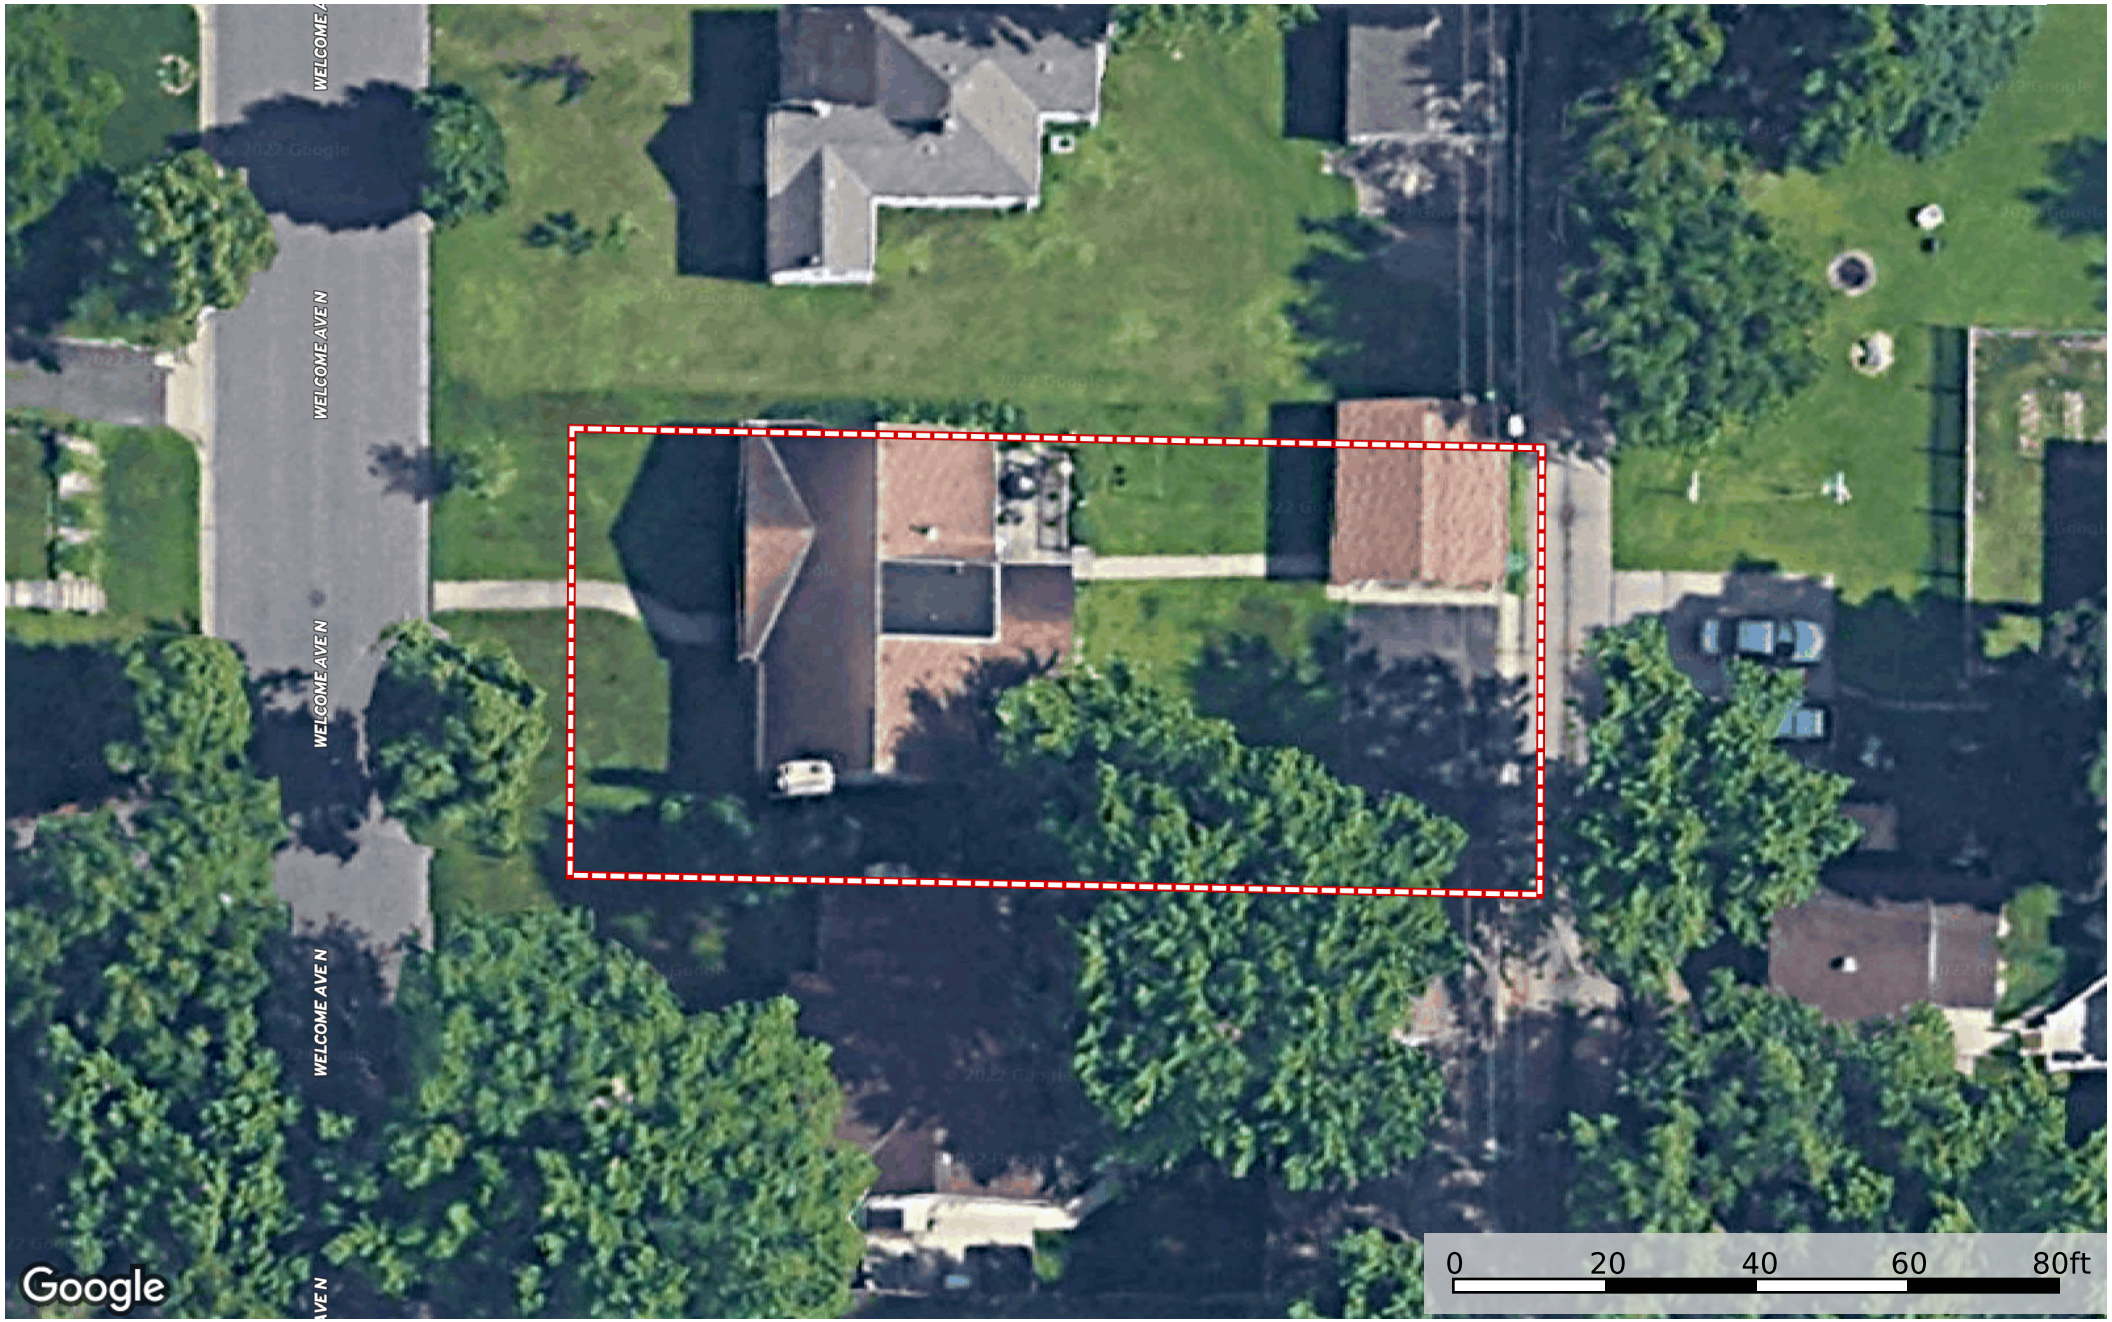

4126 Welcome Ave N, Robbinsdale  
Hennepin County, Minnesota, 0.17 AC +/-

Google

-  Boundary
-  Stream, Intermittent
-  River/Creek
-  Water Body