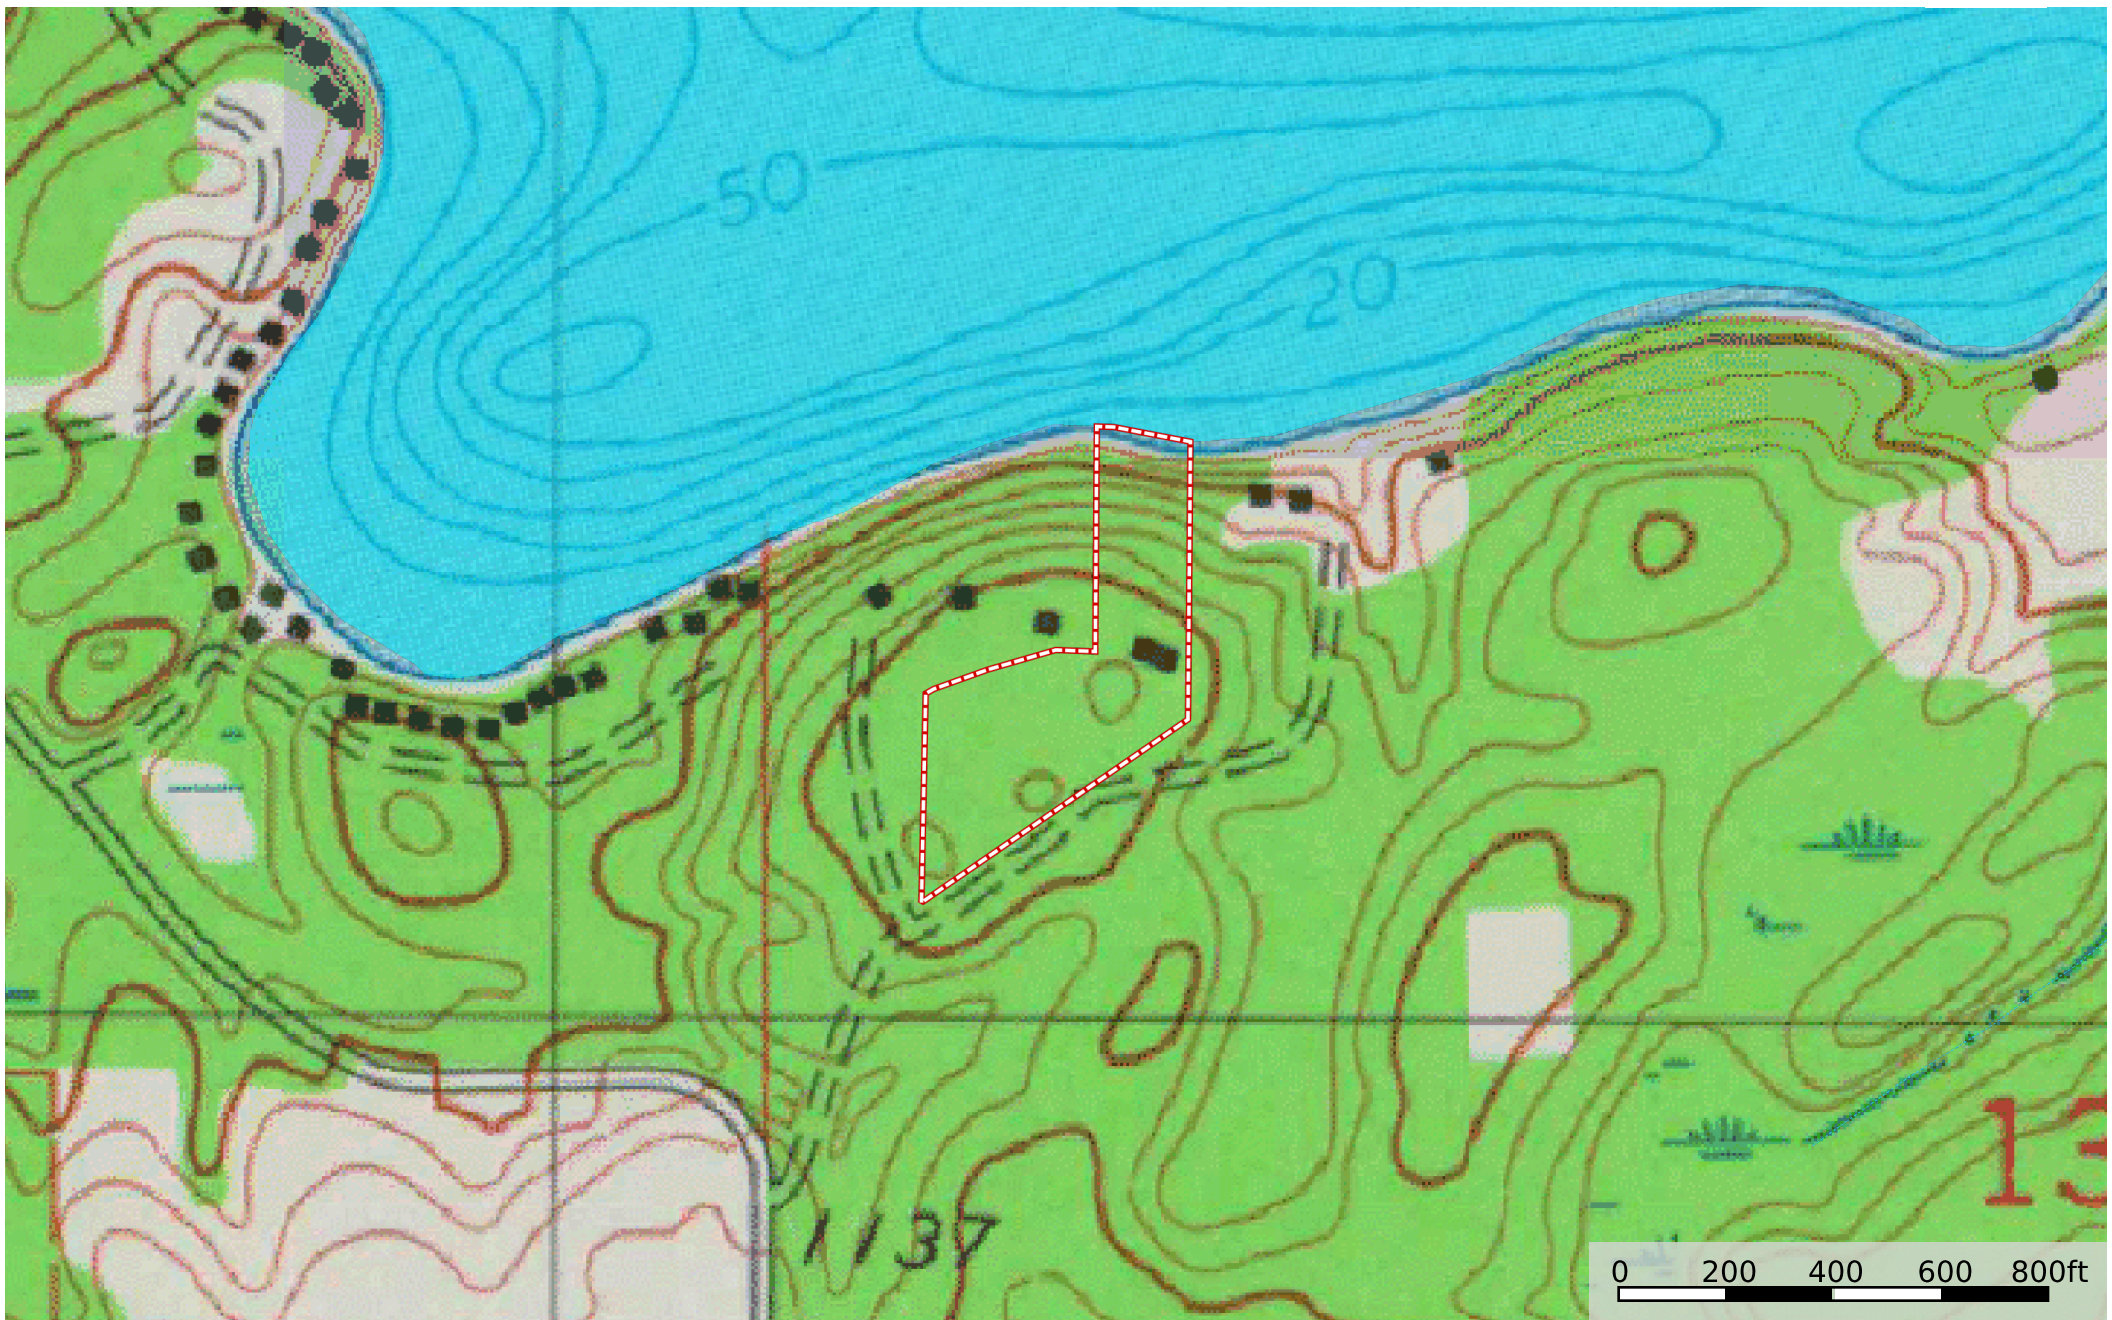

4171 Lake Rd 3, Moose Lake
Carlton County, Minnesota, 4.1 AC +/-

-  Boundary
-  Stream, Intermittent
-  River/Creek
-  Water Body