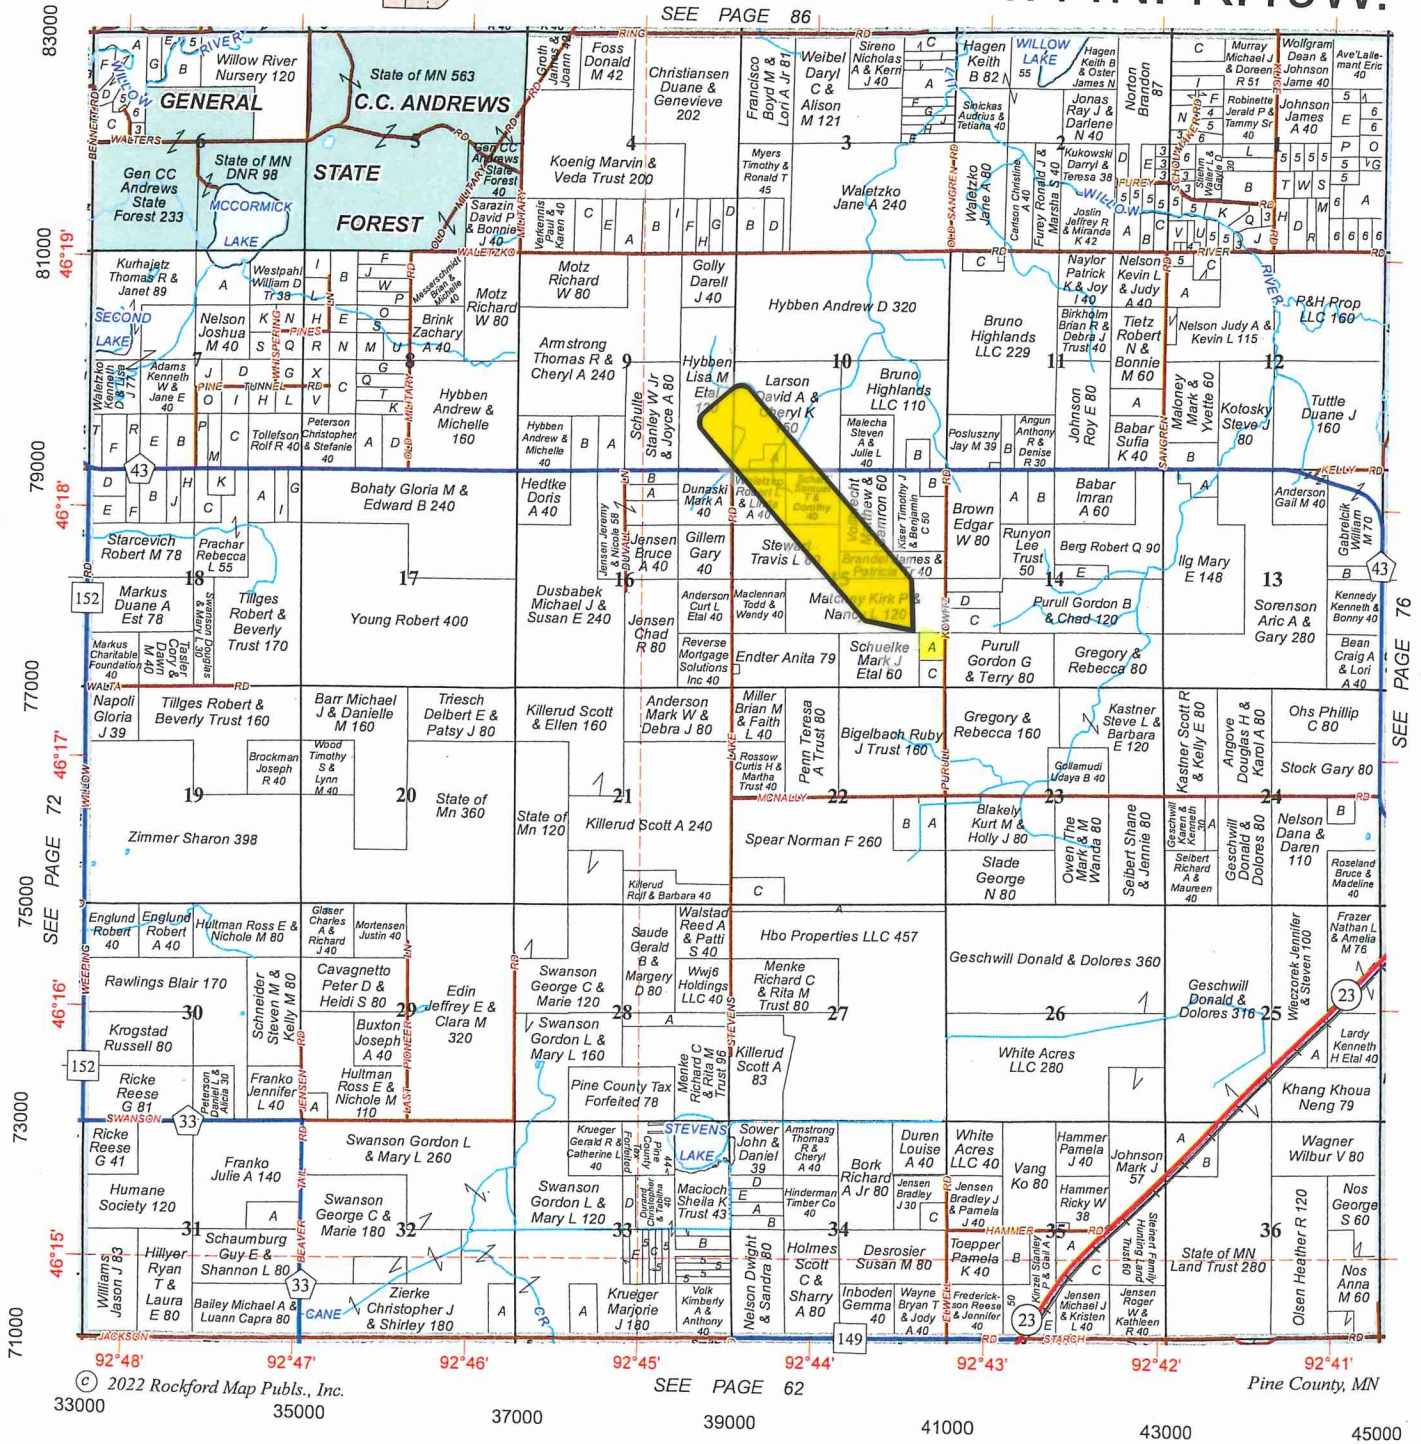

NORMAN

Refer to page 113 for keyed parcels

T.44N.-R.19W.

SEE PAGE 86

SEE PAGE 76

© 2022 Rockford Map Publs., Inc.

SEE PAGE 62

Pine County, MN

33000 35000 37000 39000 41000 43000 45000