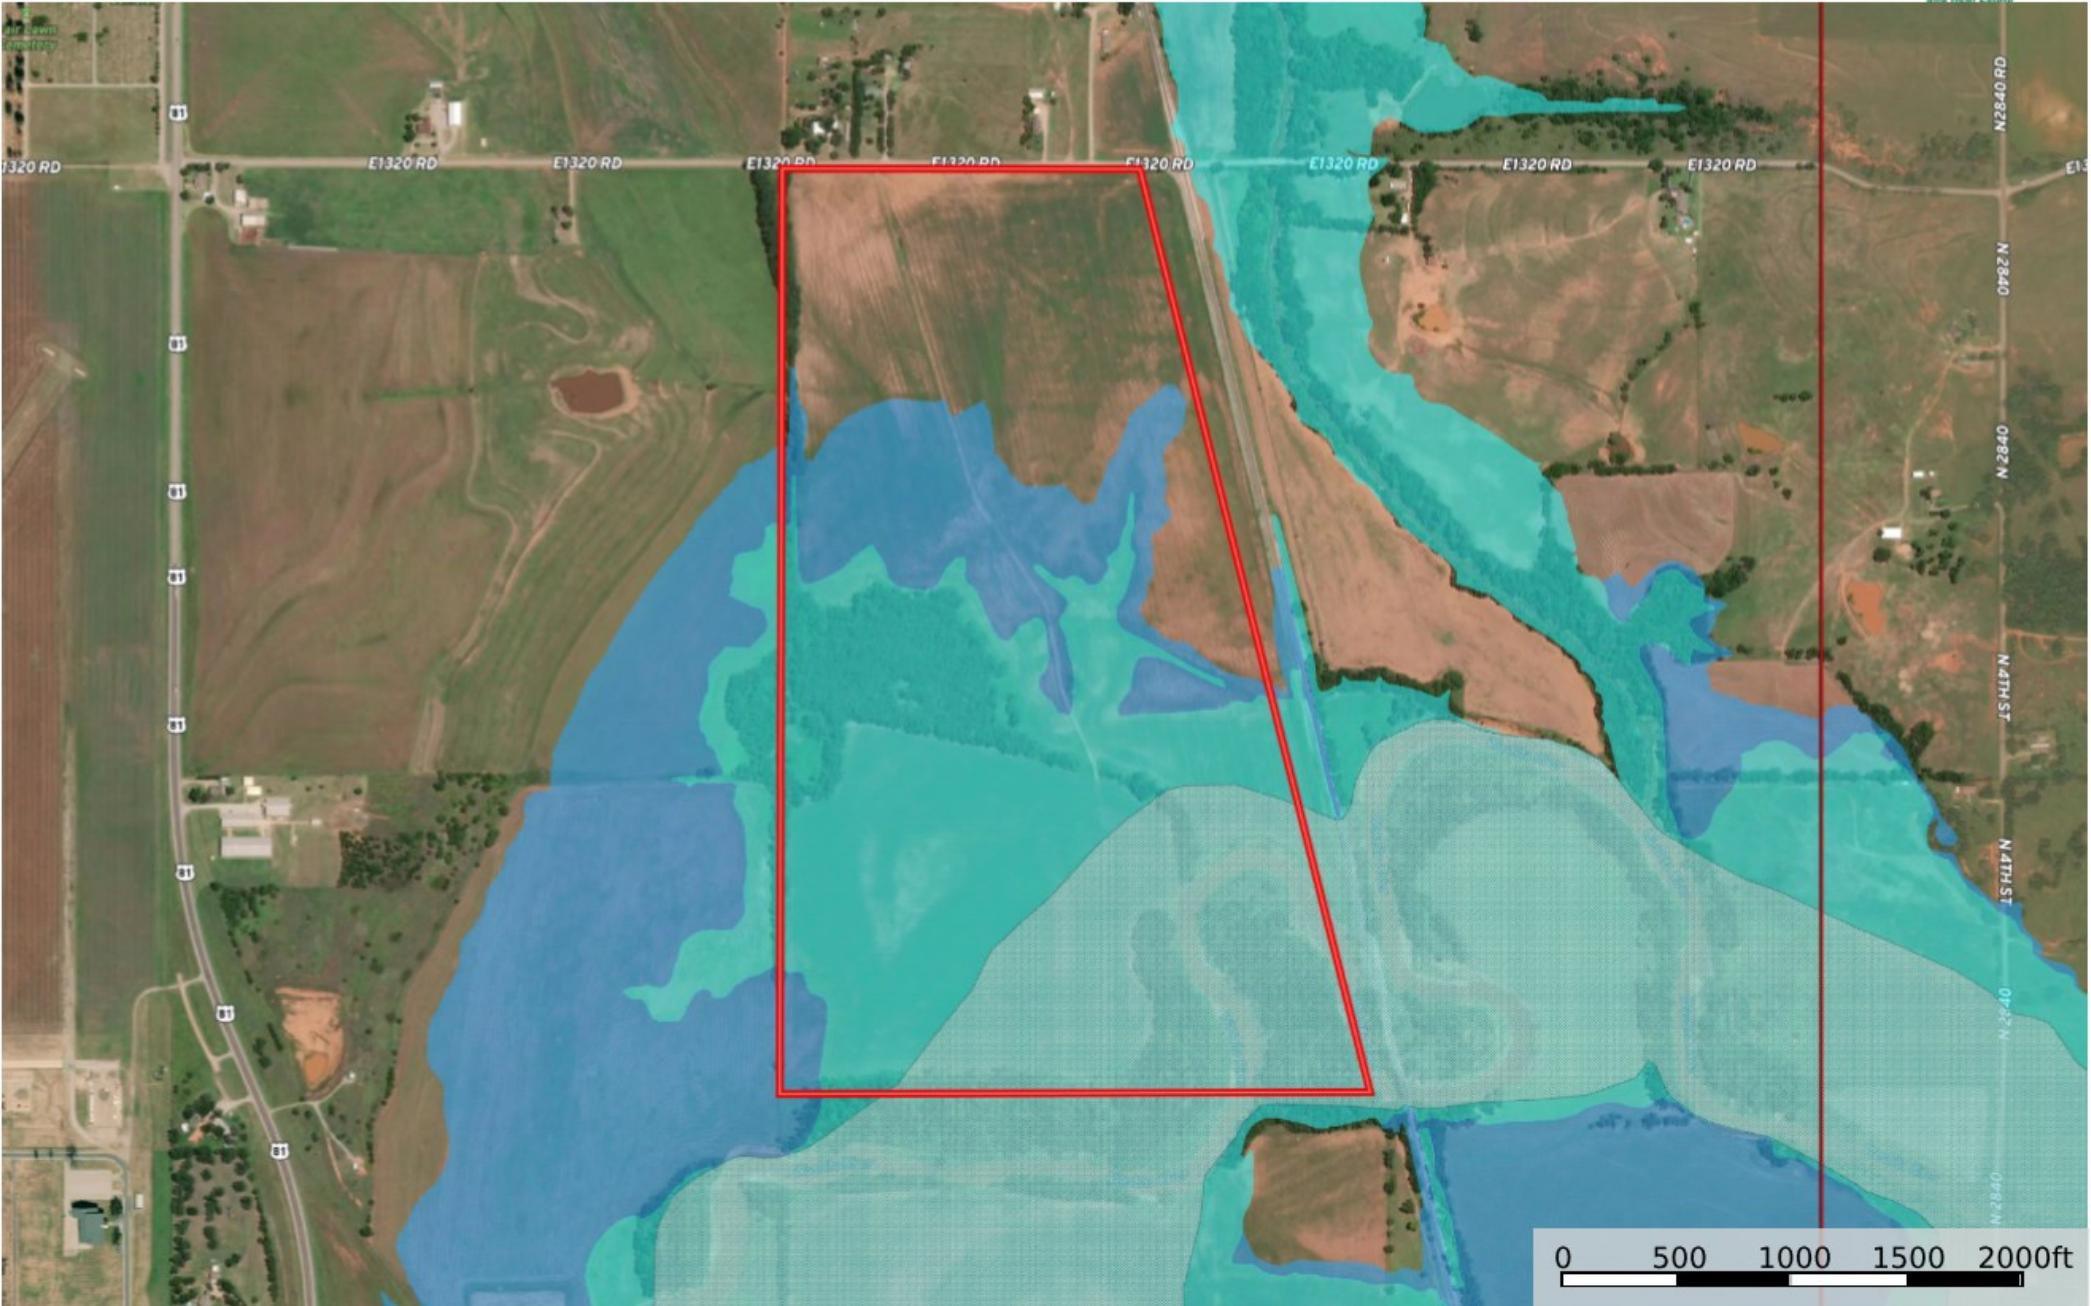

McCool - 188 acres Oklahoma, AC +/-

- Boundary
- 100 Year Floodplain
- 500 Year Floodplain
- Floodway
- Special
- Unmapped/ Not Included