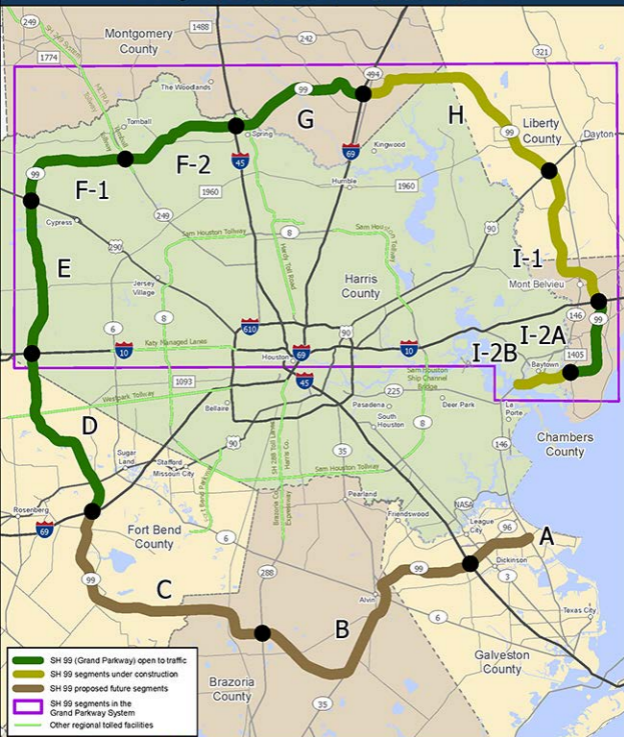

State Highway 99 Map (Grand Parkway Project & System)

0 3.5 7
Miles