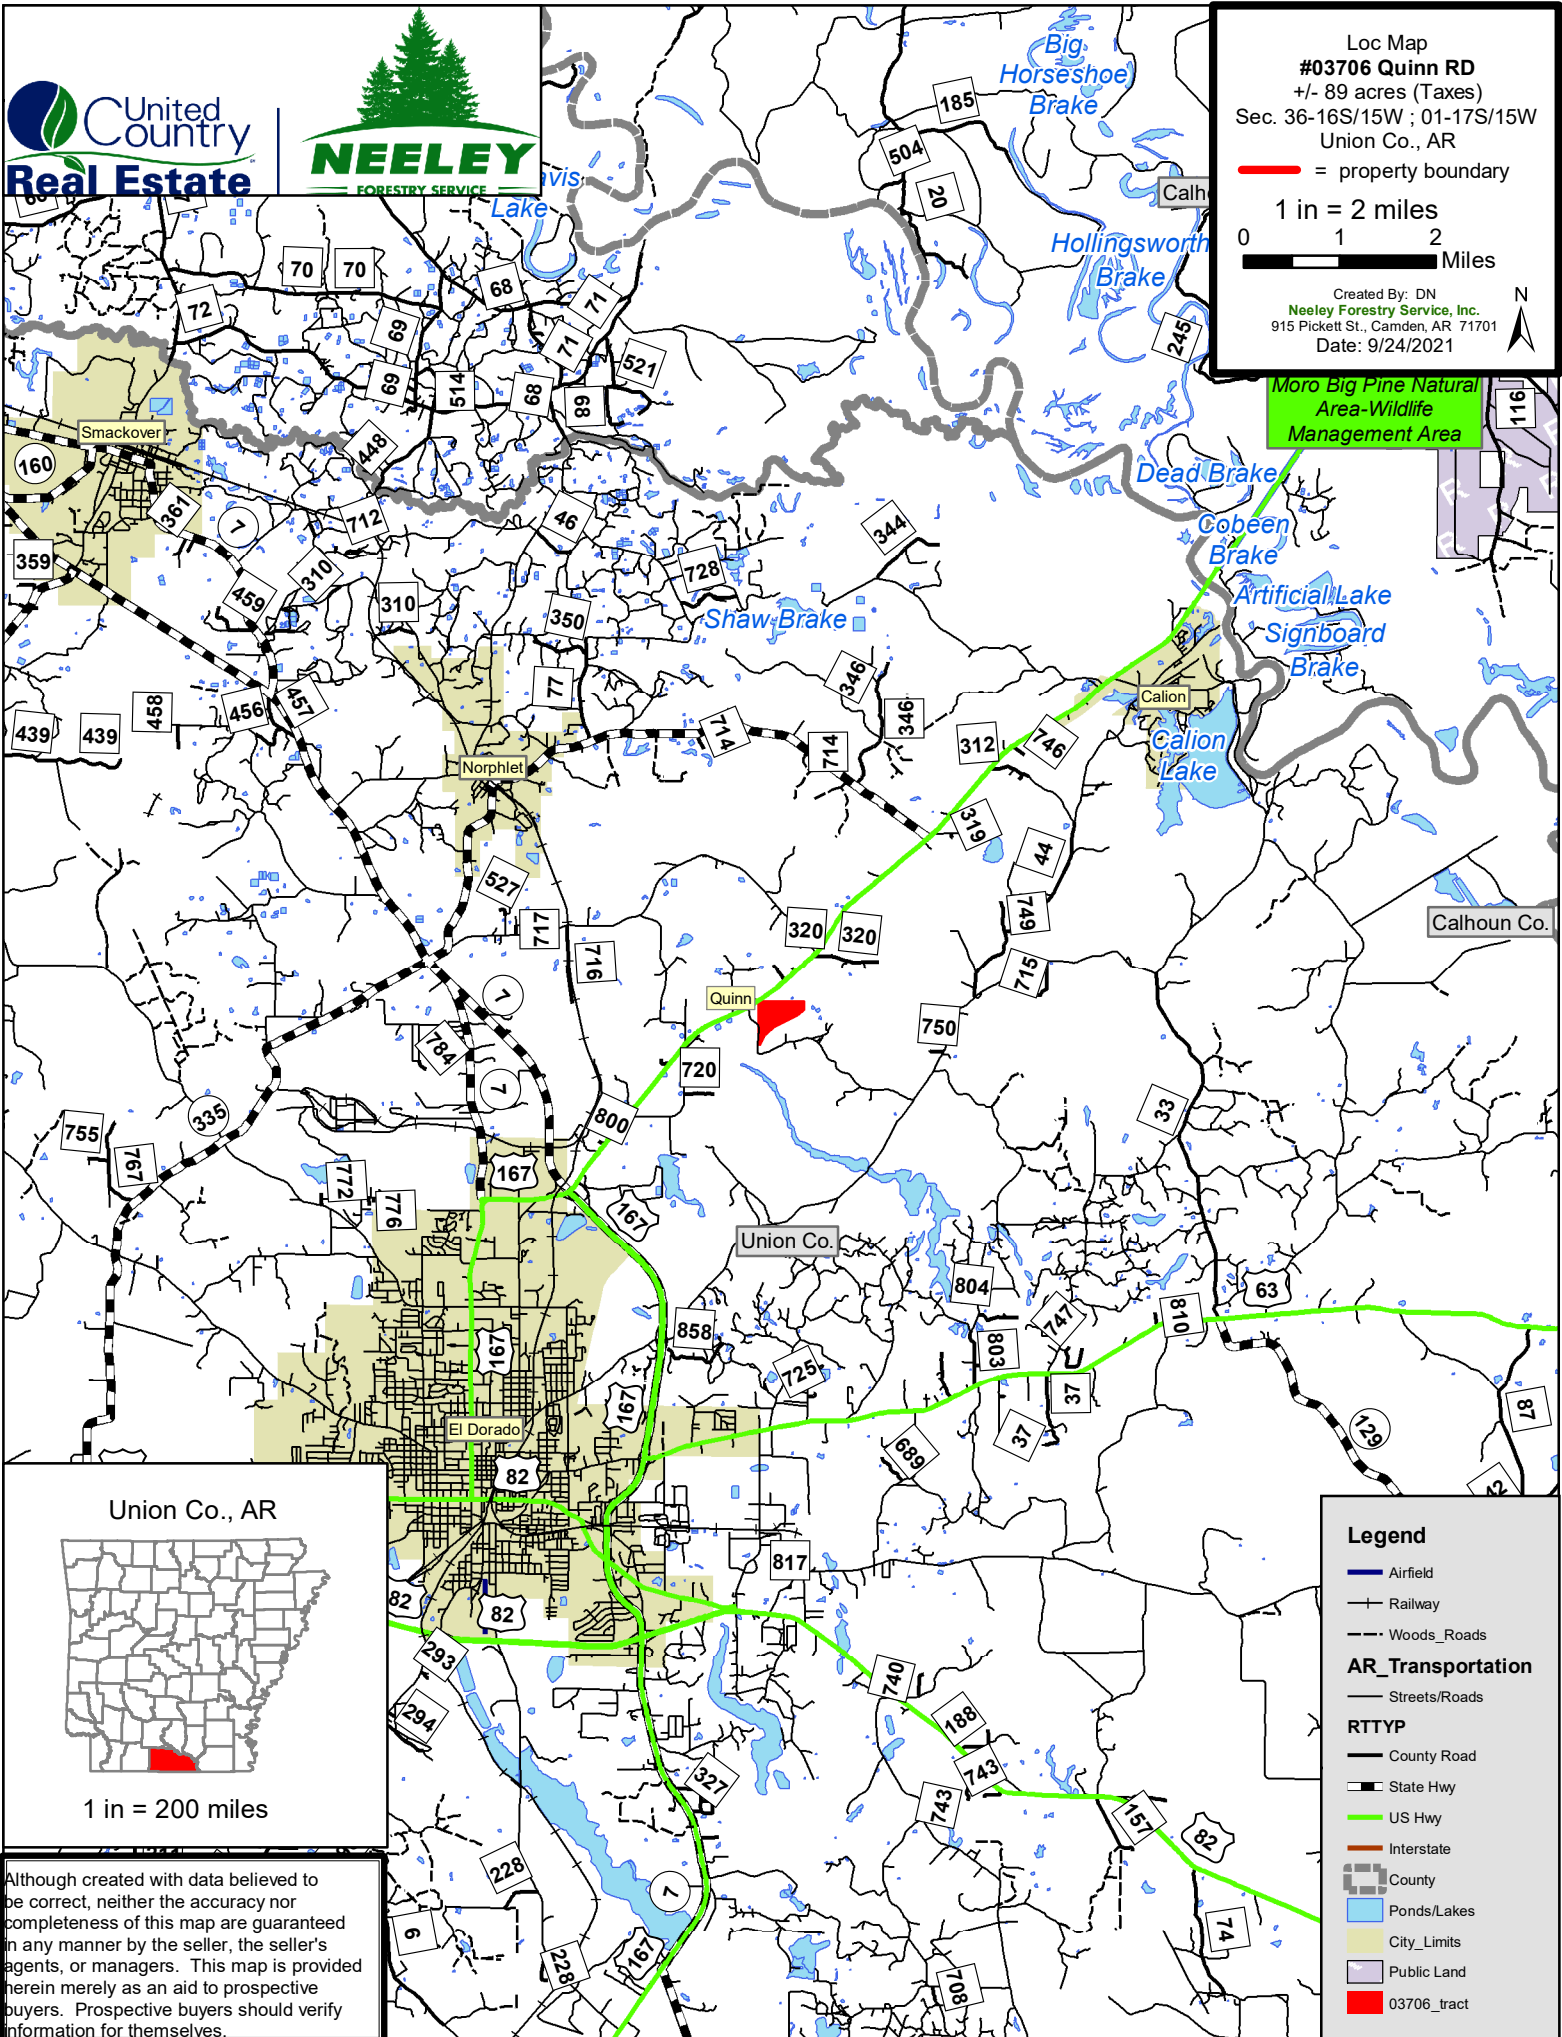

Loc Map  
 #03706 Quinn RD  
 +/- 89 acres (Taxes)  
 Sec. 36-16S/15W ; 01-17S/15W  
 Union Co., AR  
 = property boundary  
 1 in = 2 miles  
 0 1 2 Miles

Created By: DN  
 Neeley Forestry Service, Inc.  
 915 Pickett St., Camden, AR 71701  
 Date: 9/24/2021

Moro Big Pine Natural Area-Wildlife Management Area

Although created with data believed to be correct, neither the accuracy nor completeness of this map are guaranteed in any manner by the seller, the seller's agents, or managers. This map is provided herein merely as an aid to prospective buyers. Prospective buyers should verify information for themselves.

**Legend**

- Airfield
- Railway
- Woods\_Roads
- Streets/Roads
- AR\_Transportation**
- RTTYP
- County Road
- State Hwy
- US Hwy
- Interstate
- County
- Ponds/Lakes
- City\_Limits
- Public Land
- 03706\_tract