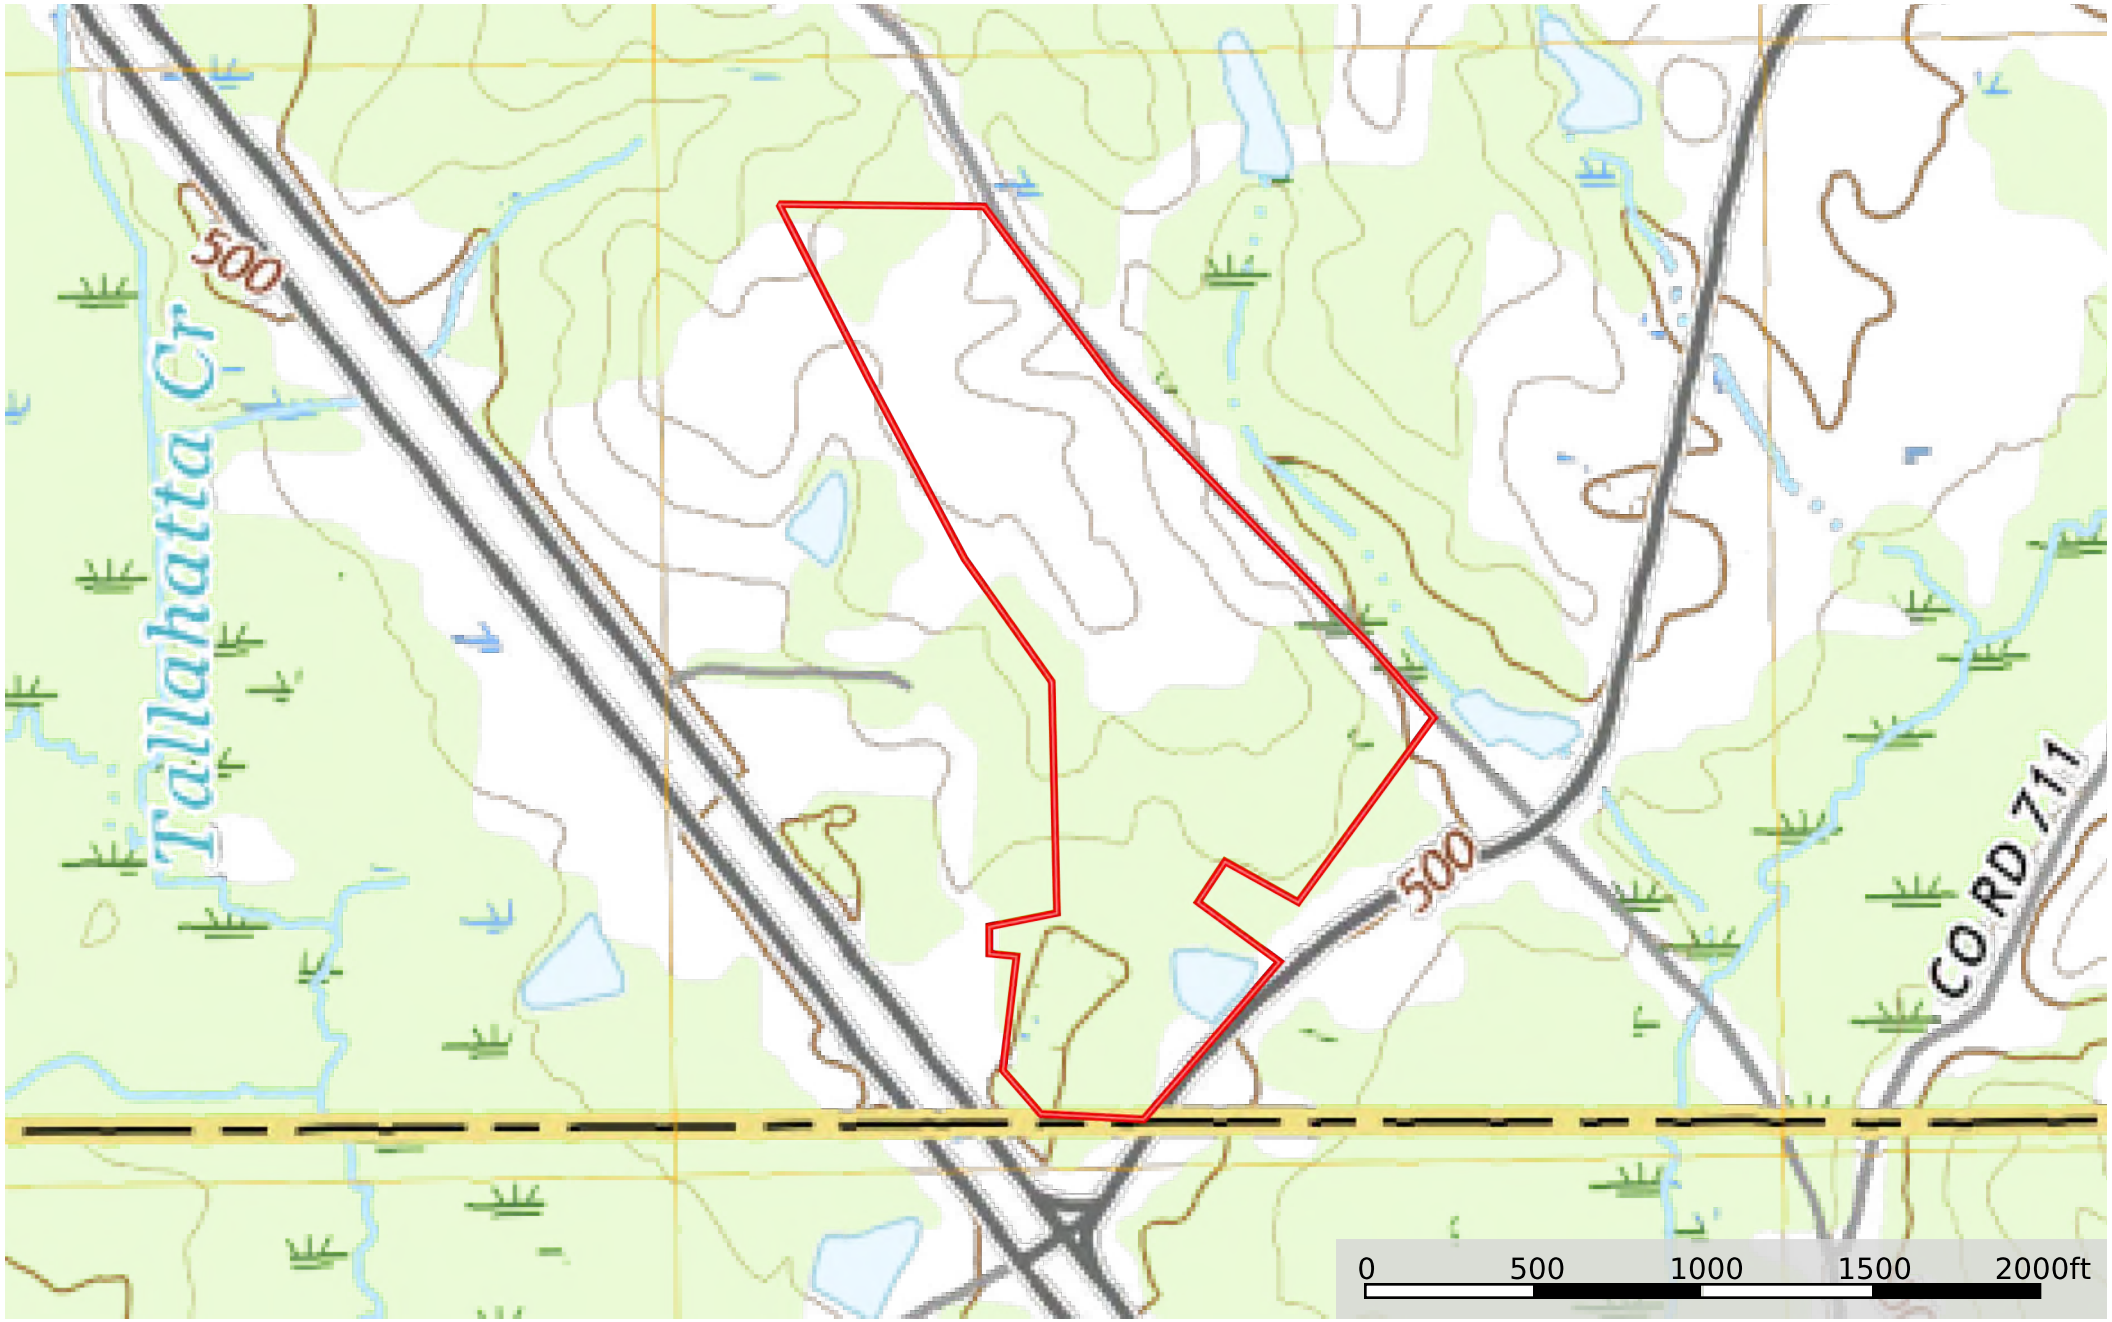

JD-Clay Young 49 acres 7 house

Mississippi, AC +/-

 Boundary

 Boundary

JD-Clay Young 49 acres 7 house
Mississippi, AC +/-

□ Boundary