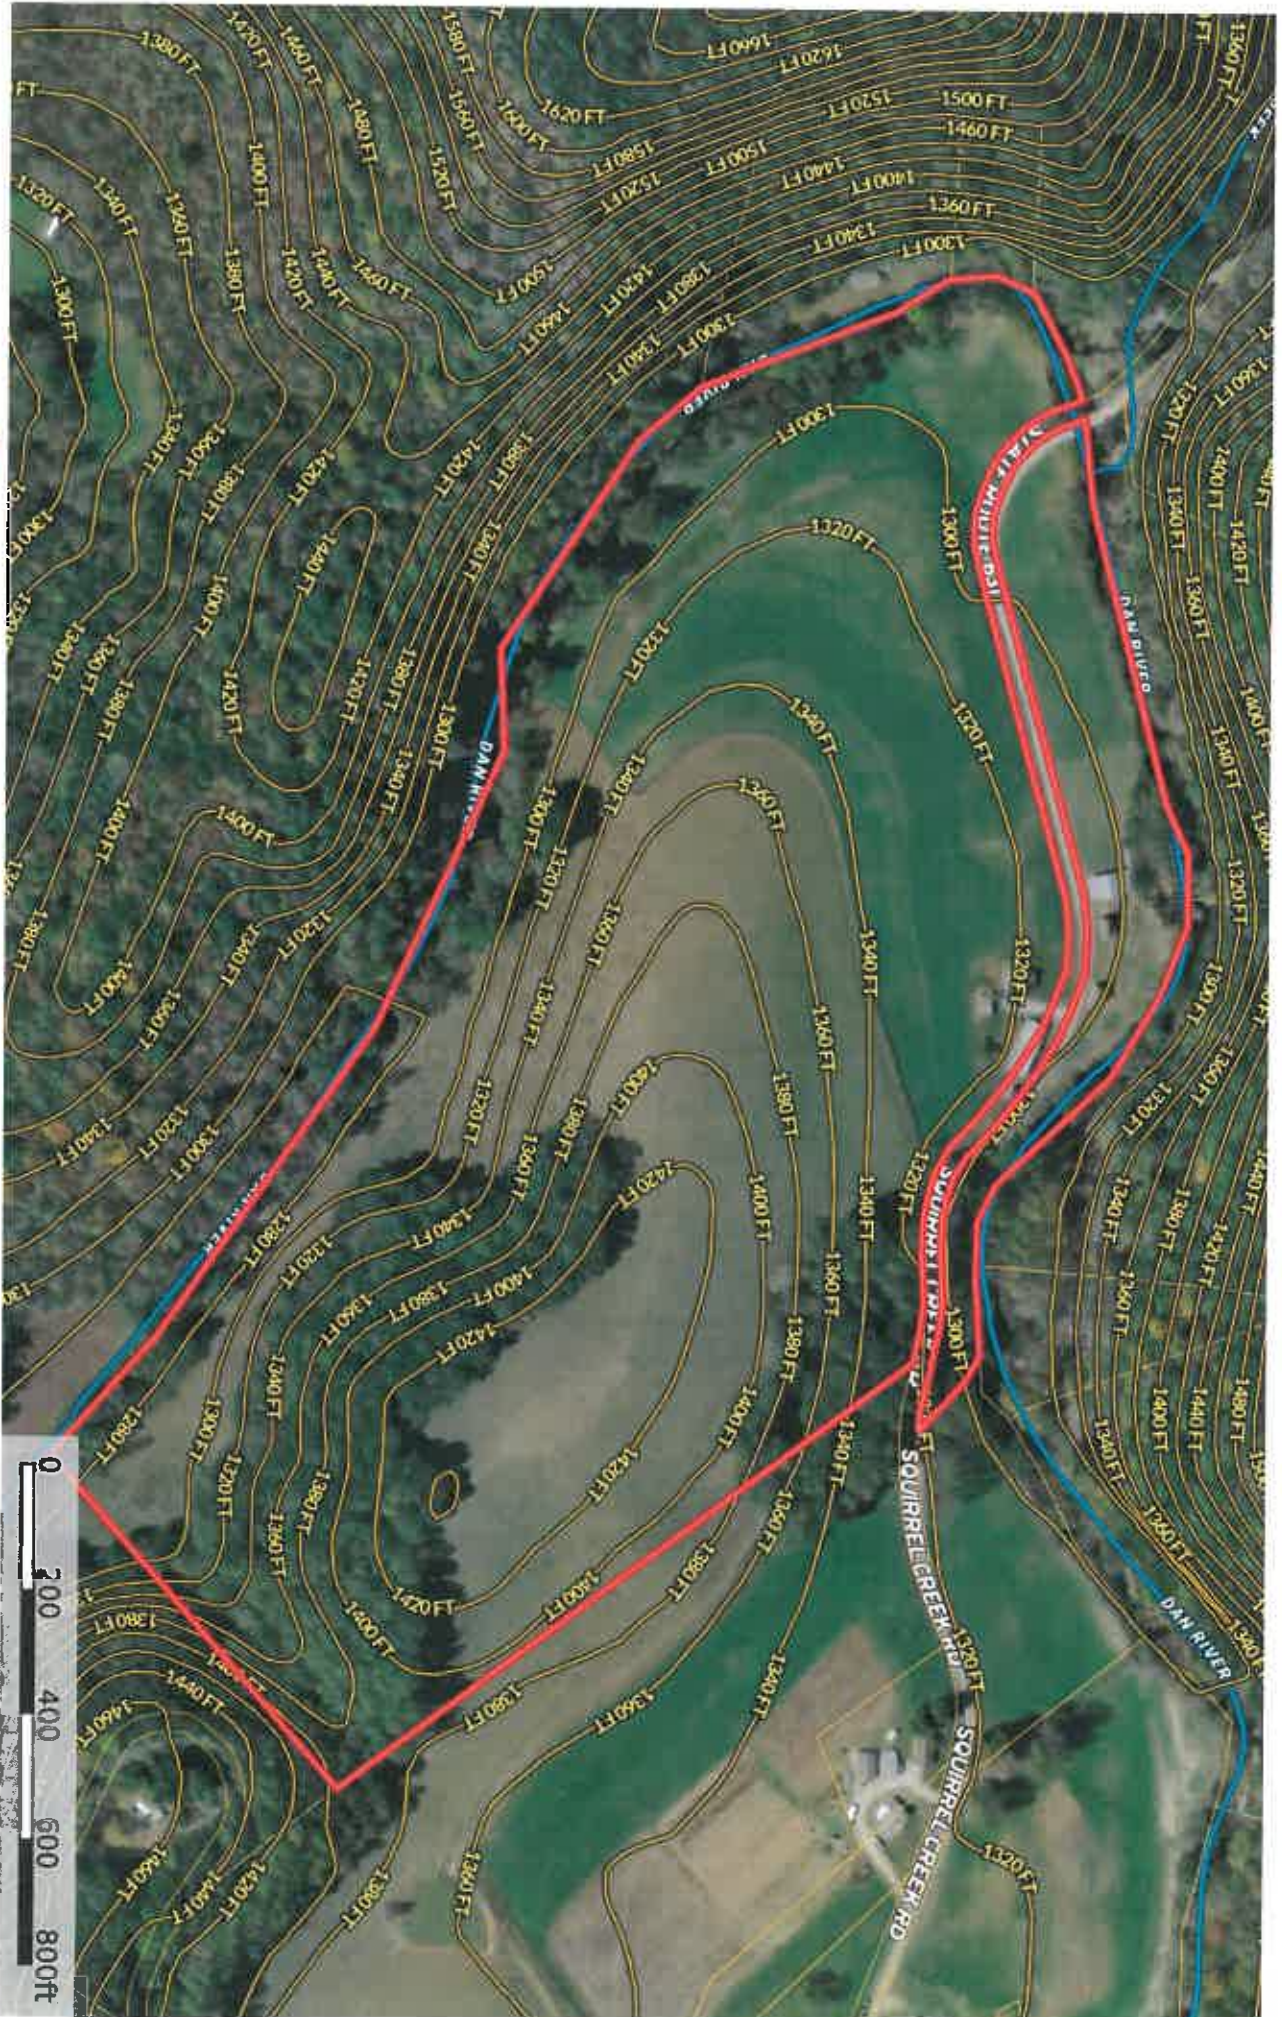

Leroy Pack
Patrick County, Virginia. 50 AC +/-

Boundary Stream Intermittent River/Creek Water Body

Johnny Lambert
P: (276) 694 2646
jlambert@swva.net

12518 Jeb Stuart Hwy / P.O. Box 752

The information contained herein was obtained from sources deemed to be reliable. MapRight Services makes no warranties or guarantees as to the completeness or accuracy thereof.