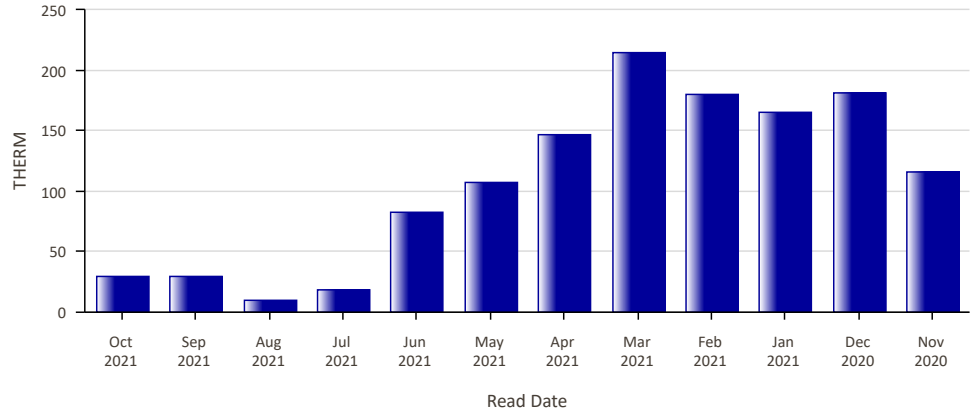

Usage History

Real Estate Agent Name : Joselyn L DeHart
Property Address : 654 S COLORADO ST
 BUTTE, MT

Show Usage For Gas ▼

Showing Month 1 to 12 out of 24 Months

⏪
⏩

Go
⏴
⏵

The tables below show your energy usage for the past 24 months. This information may be useful as you look for opportunities to save energy or when you compare offers of energy suppliers. These figures do not include usage for area lighting or other unlimited services.