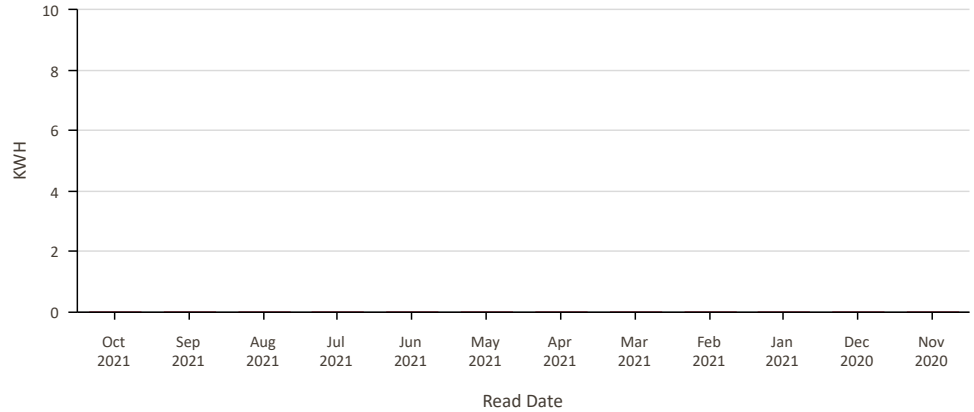

**Real Estate Agent Name :** Joselyn L DeHart  
**Property Address :** 654 S COLORADO ST  
 BUTTE, MT

Show Usage For Electric ▼

Showing Month 1 to 12 out of 24 Months

1

The tables below show your energy usage for the past 24 months. This information may be useful as you look for opportunities to save energy or when you compare offers of energy suppliers. These figures do not include usage for area lighting or other unlimited services.