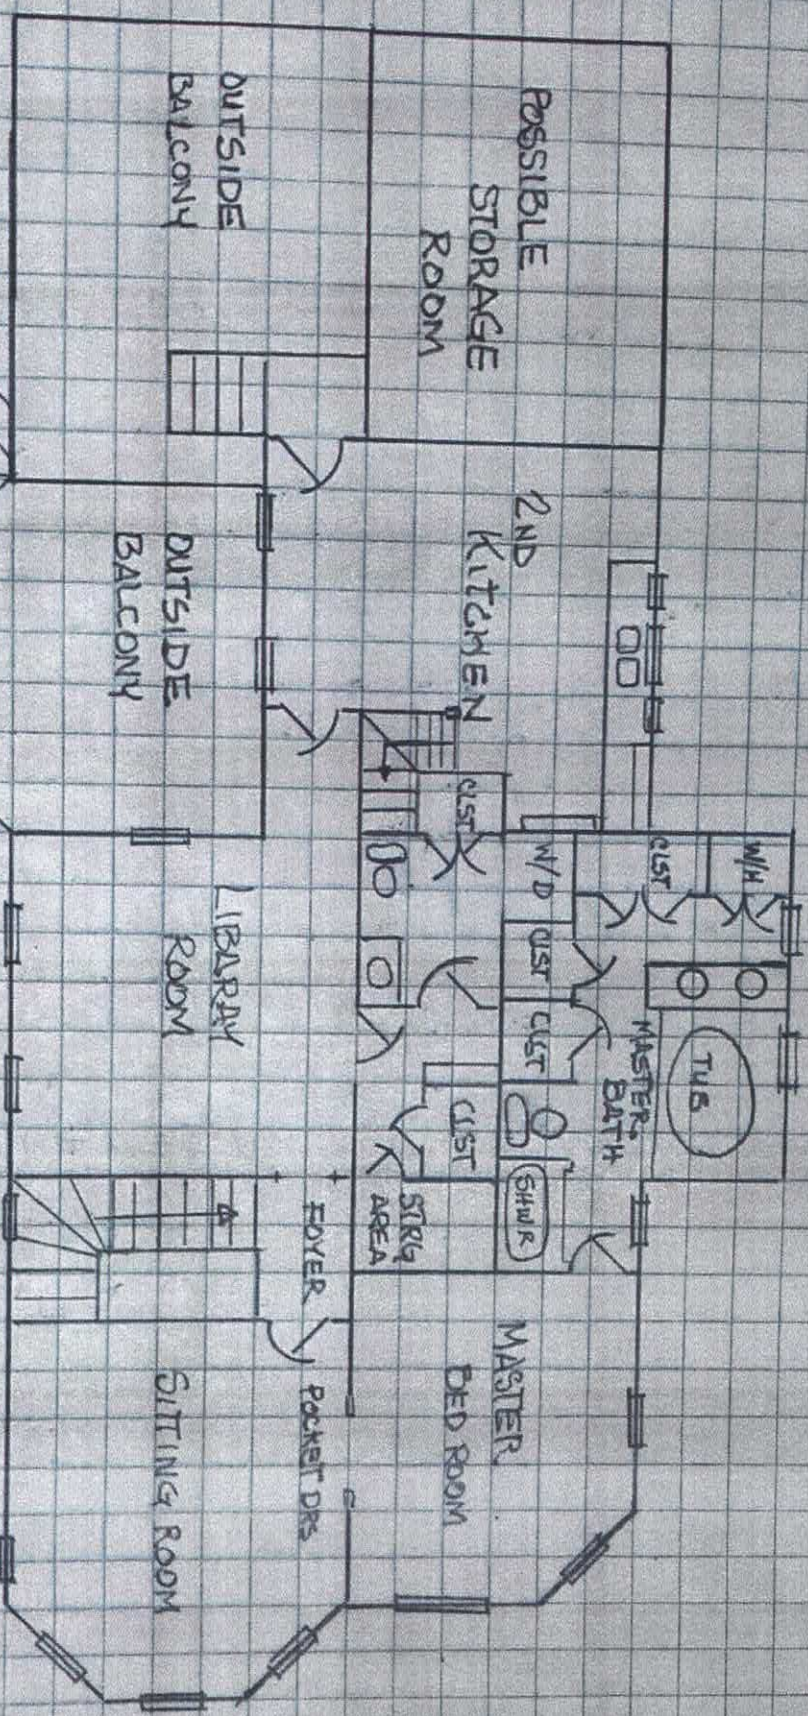

BEVEN GABLES  
DON & JERI DIAS

MAIN/1st. FLOOR

APPROX: 4/14/66  
SCALE: 1/4" = 1'-0"

STAIRCASE  
TO GRD FLDR

2ND BLDDR

APPROX. 1422

SCALE: 1" = 16'

# SEVEN GABLES

DON J. TERIDIAS

SEVEN GABLES  
DON & JERI DIAS

3RD FLOOR

APPROX. # 1048  
SCALE: 1" = 116'