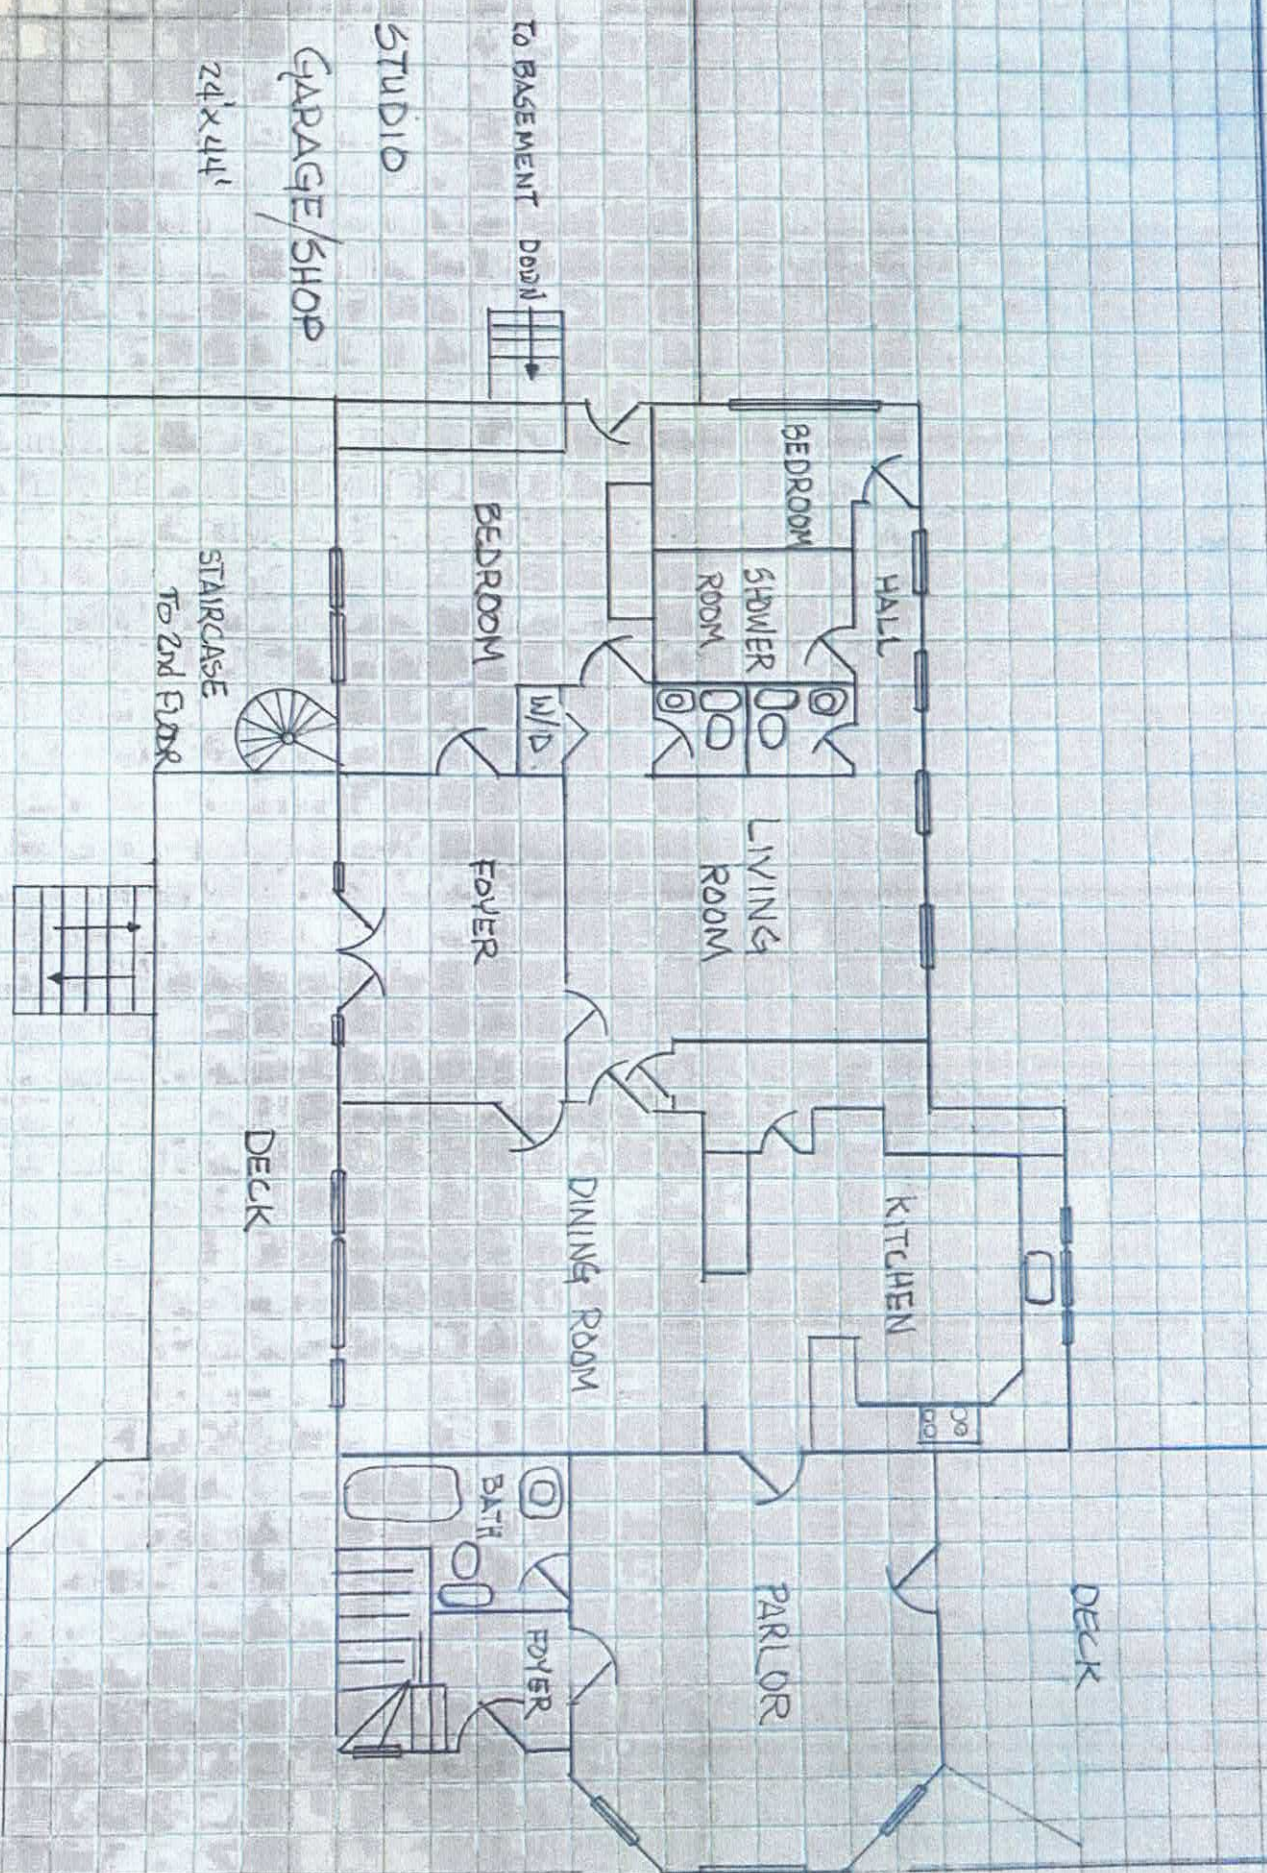

BEVEN GABLES  
DON & JERI DIAS

MAIN/1st. FLOOR

APPROX: 4/14/66  
SCALE: 1/4" = 1'-0"

STAIRCASE  
TO GRD FLDR

2ND BLDDR

APPROX. 1422

SCALE: 1" = 16'

# SEVEN GABLES

DON J. TERIDIAS

SEVEN GABLES  
DON & JERI DIAS

3RD FLOOR

APPROX. # 1048  
SCALE: 1" = 116'