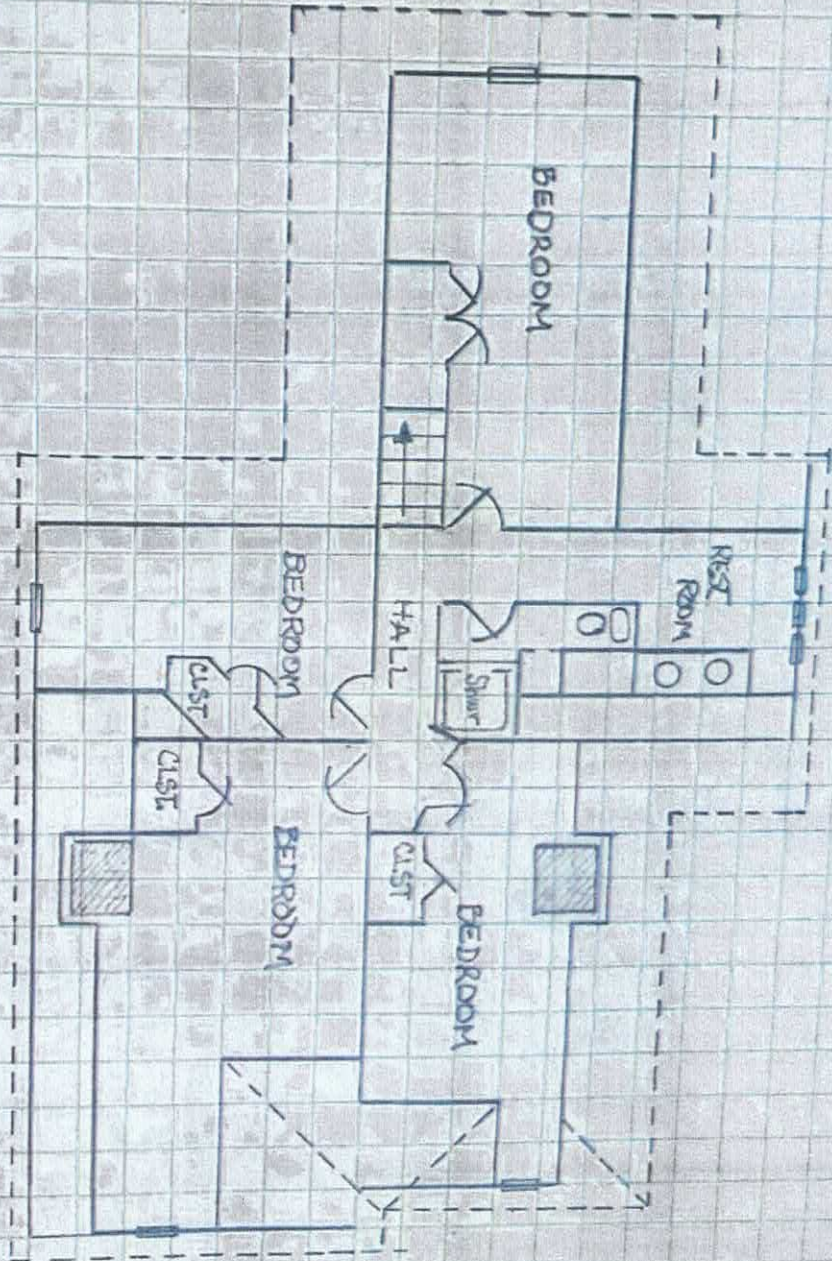

BEVEN GABLES  
DON & JERI DIAS

MAIN/1st. FLOOR

APPROX: 4/14/66  
SCALE: 1/4" = 1'-0"

STAIRCASE  
TO GRD FLDR

2ND BLDDR

APPROX. 1422

SCALE: 1" = 16'

# SEVEN GABLES

DON J. TERIDIAS

SEVEN GABLES  
DON & JERI DIAS

3RD FLOOR

APPROX. # 1048  
SCALE: 1" = 116'