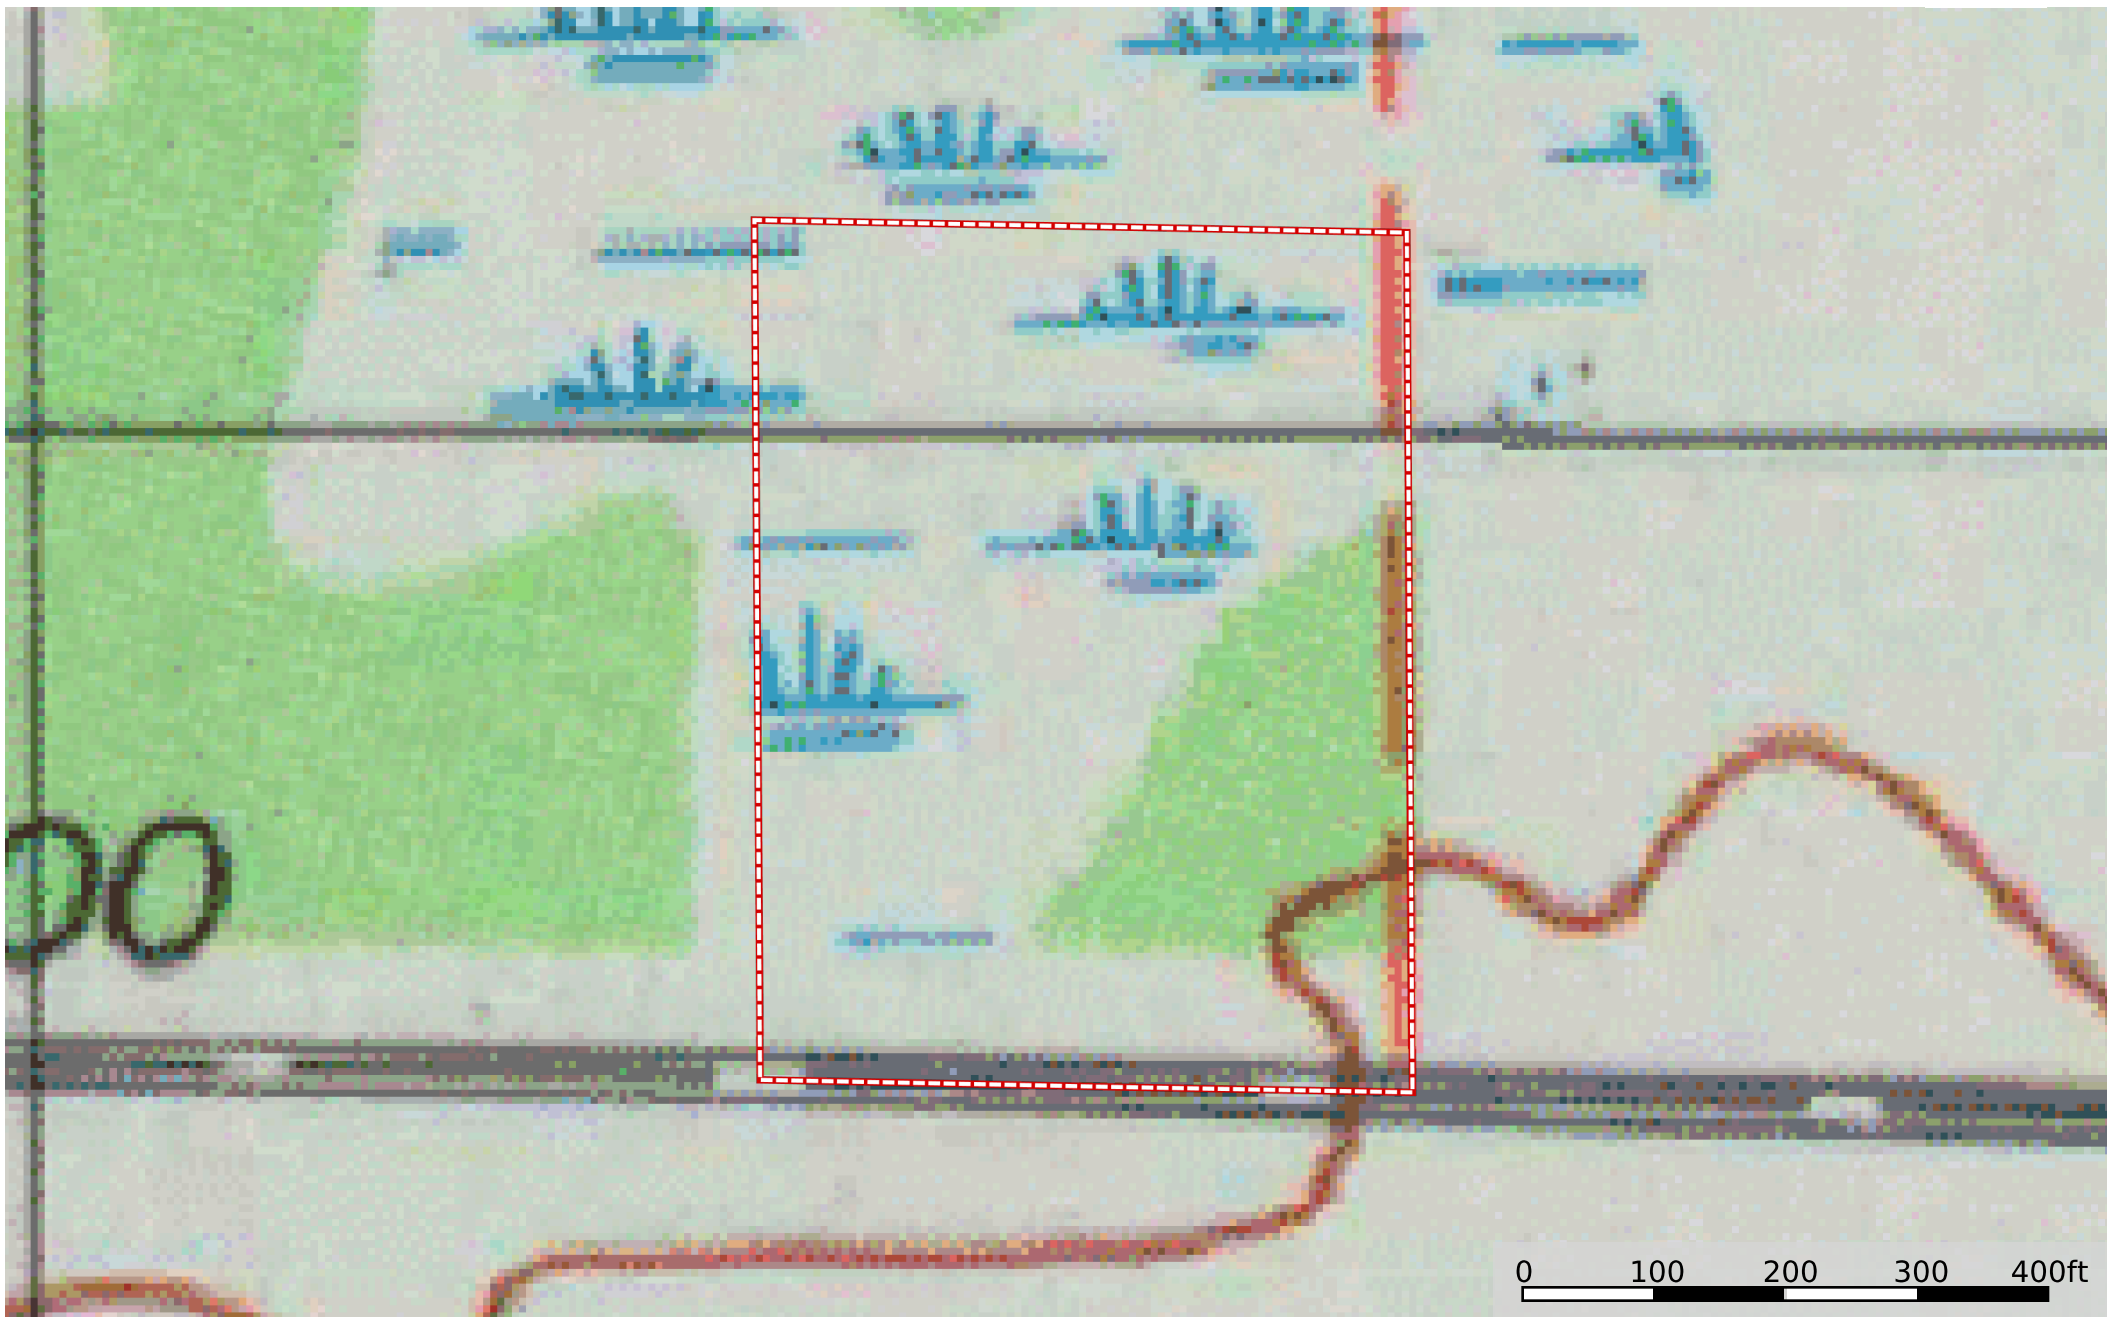

25489 Pelkey Creek Rd, Hinckley
Pine County, Minnesota, 7.52 AC +/-

-  Boundary
-  Stream, Intermittent
-  River/Creek
-  Water Body