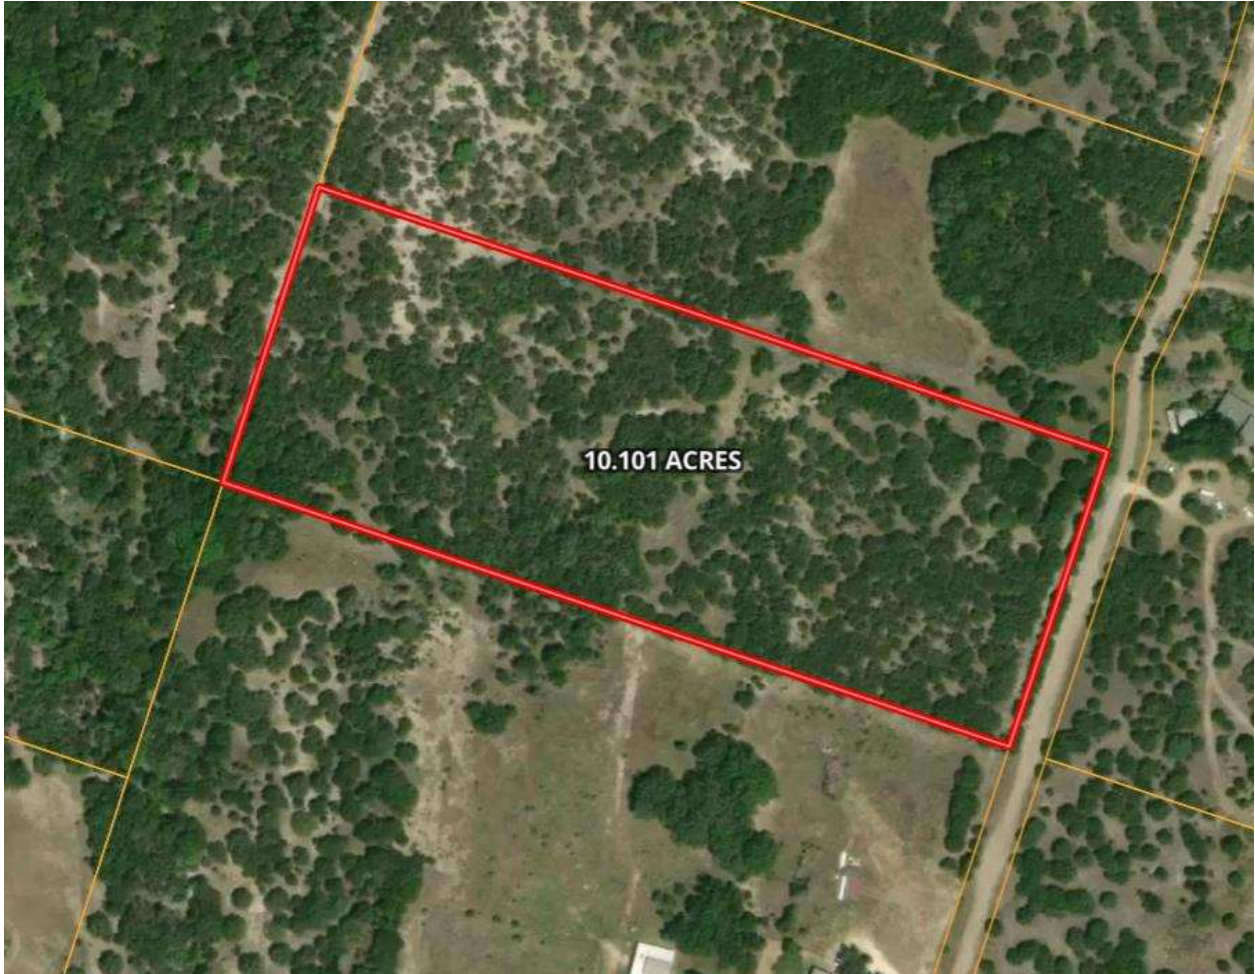

Exhibit A

TBD Beadle Road, Gatesville TX

Legal Description: KING COUNTRY RANCH, LOT 70, ACRES 10.1

Survey Attached

Deed Restrictions:

- No Commercial Gun Range
- No Junk Yard
- No Turkey or Pig Farm

Initialed for Acknowledgment by Buyer: _____ and Seller: ^{DS} TBIH ^{DS} MS