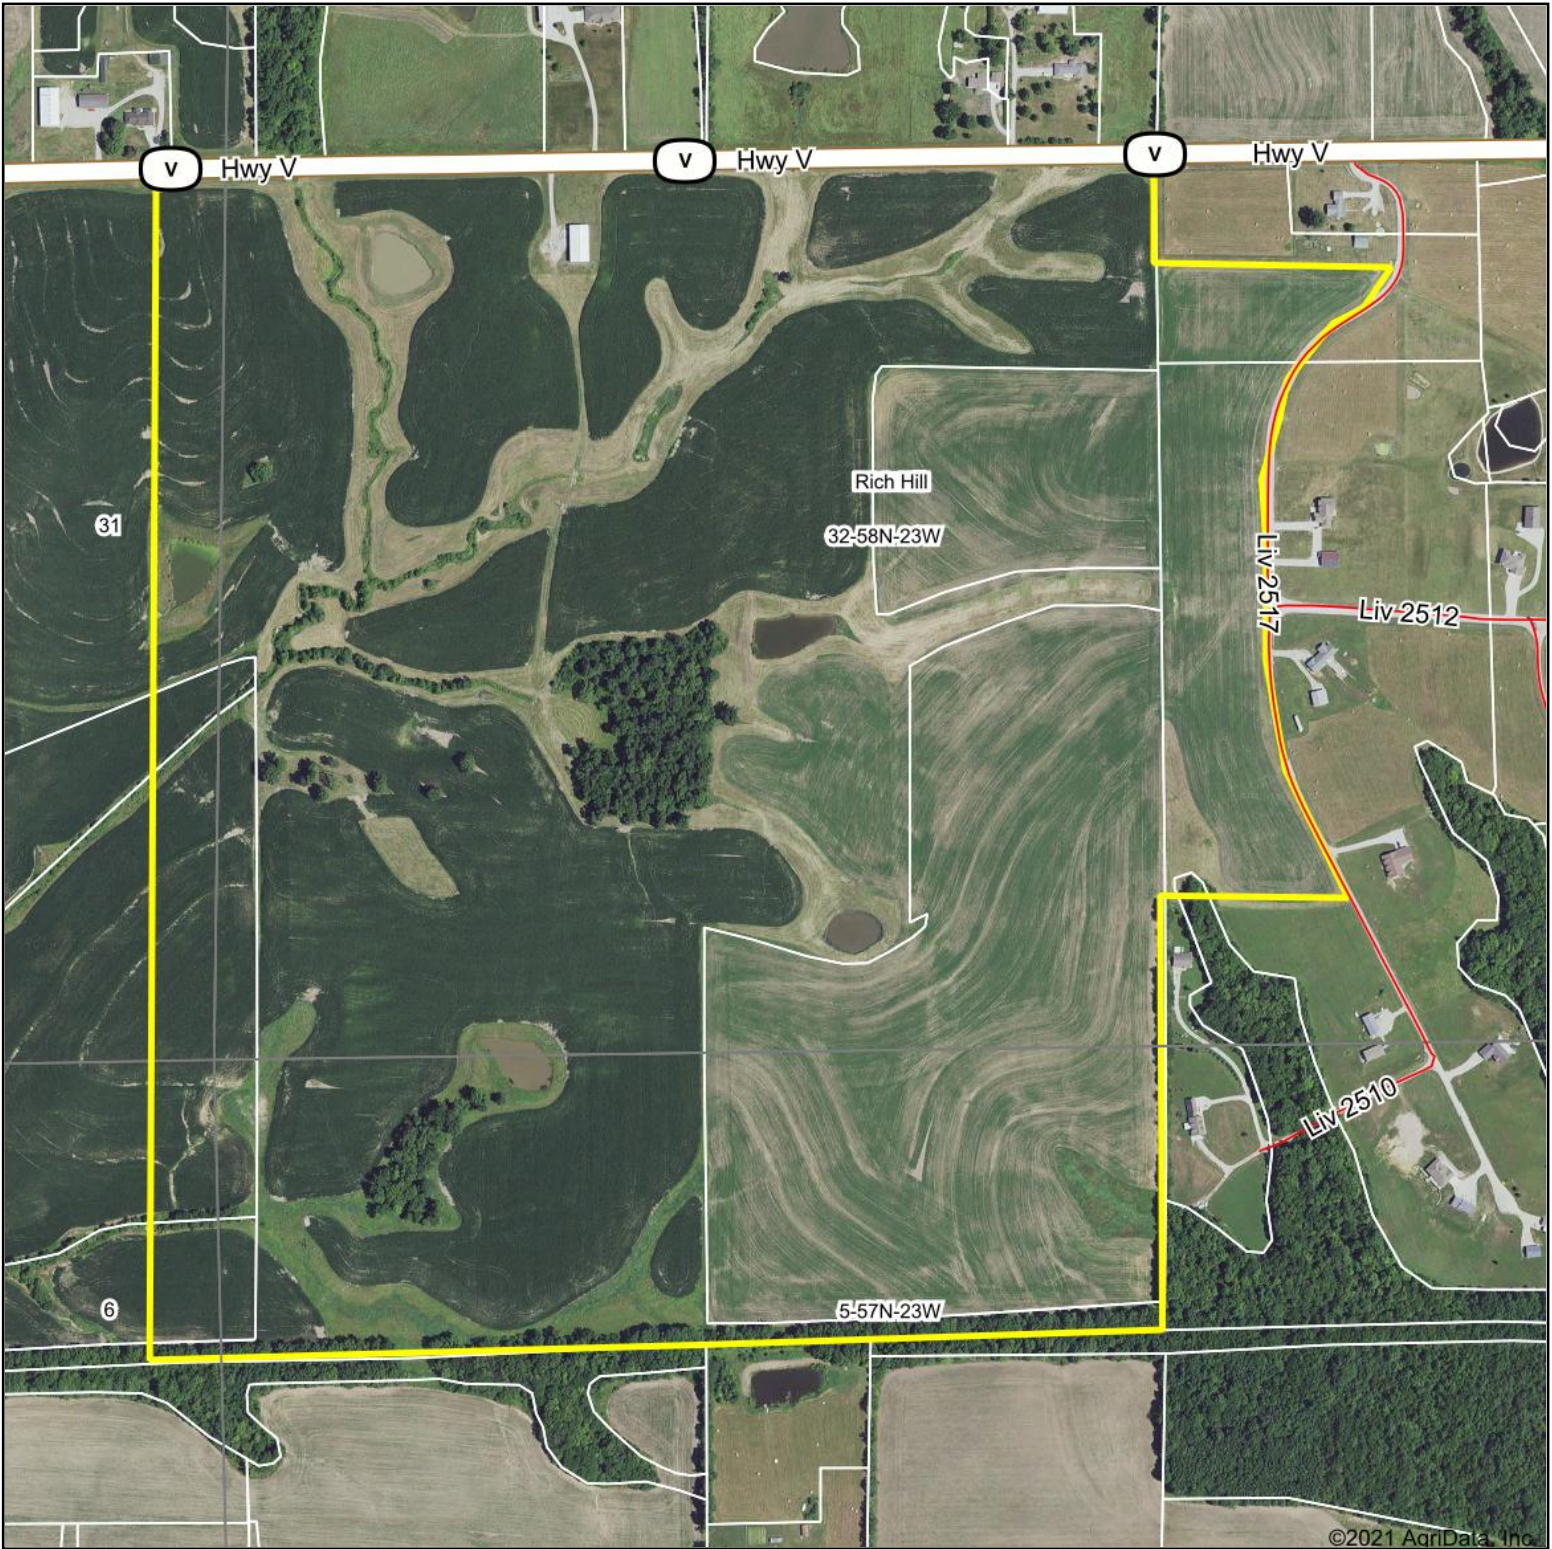

Aerial Map

Map Center: 39° 47' 33.59, -93° 30' 53.74

United Country
Property Solutions, LLC

32-58N-23W
Livingston County
Missouri

9/1/2021

Maps Provided By:
 **surety**
CUSTOMIZED ONLINE MAPPING
© AgriData, Inc. 2021 www.AgriDataInc.com

Field borders provided by Farm Service Agency as of 5/21/2008.