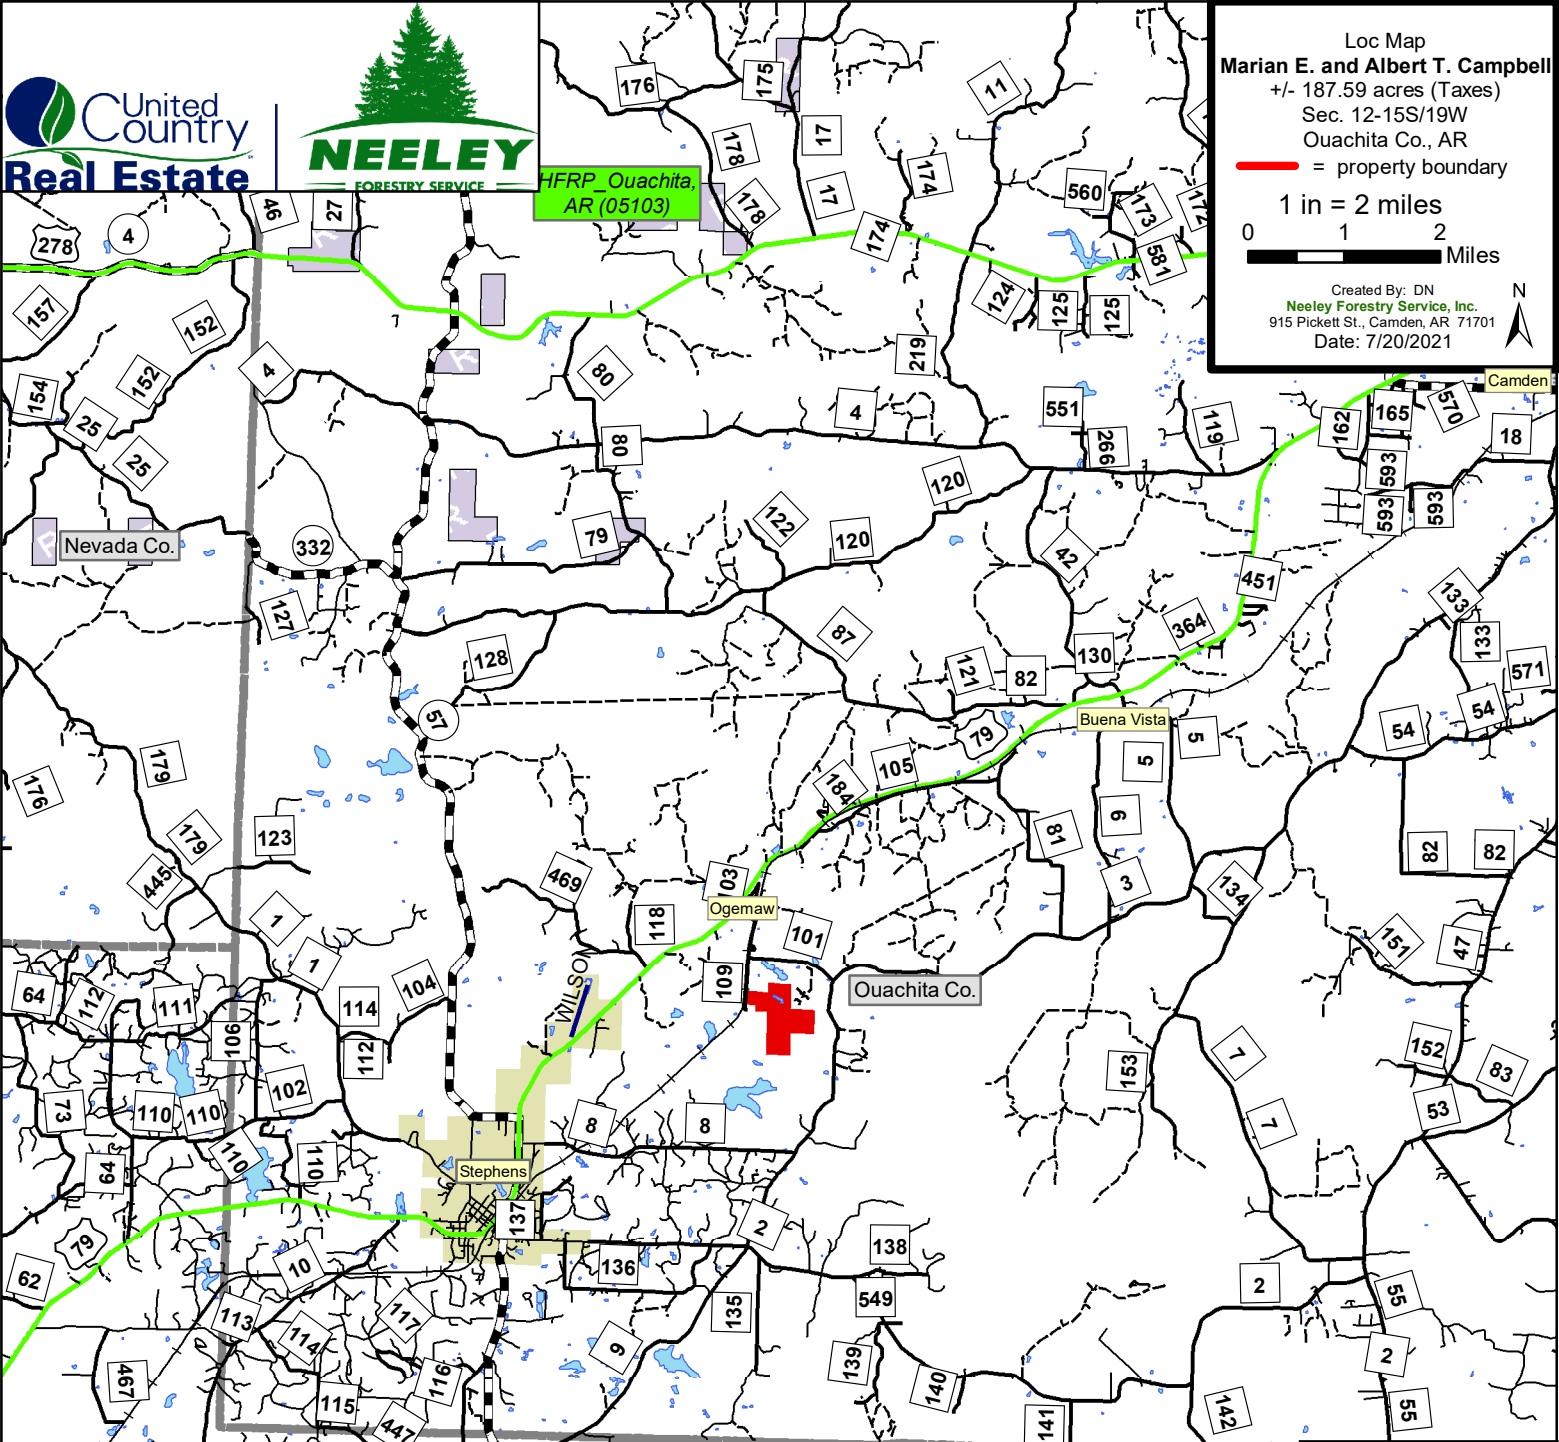

HFRP, Ouachita, AR (05103)

Loc Map  
**Marian E. and Albert T. Campbell**  
 +/- 187.59 acres (Taxes)  
 Sec. 12-15S/19W  
 Ouachita Co., AR

= property boundary

1 in = 2 miles

Created By: DN  
 Neeley Forestry Service, Inc.  
 915 Pickett St., Camden, AR 71701  
 Date: 7/20/2021

Although created with data believed to be correct, neither the accuracy nor completeness of this map are guaranteed in any manner by the seller, the seller's agents, or managers. This map is provided herein merely as an aid to prospective buyers. Prospective buyers should verify information for themselves.

**Legend**

- Airfield
- Railway
- Woods\_Roads

**AR\_Transportation**

- Streets/Roads

**RTTYP**

- County Road
- State Hwy
- US Hwy
- Interstate

**Other Symbols:**

- County
- Ponds/Lakes
- City\_Limits
- Public Land
- Campbell\_Tract