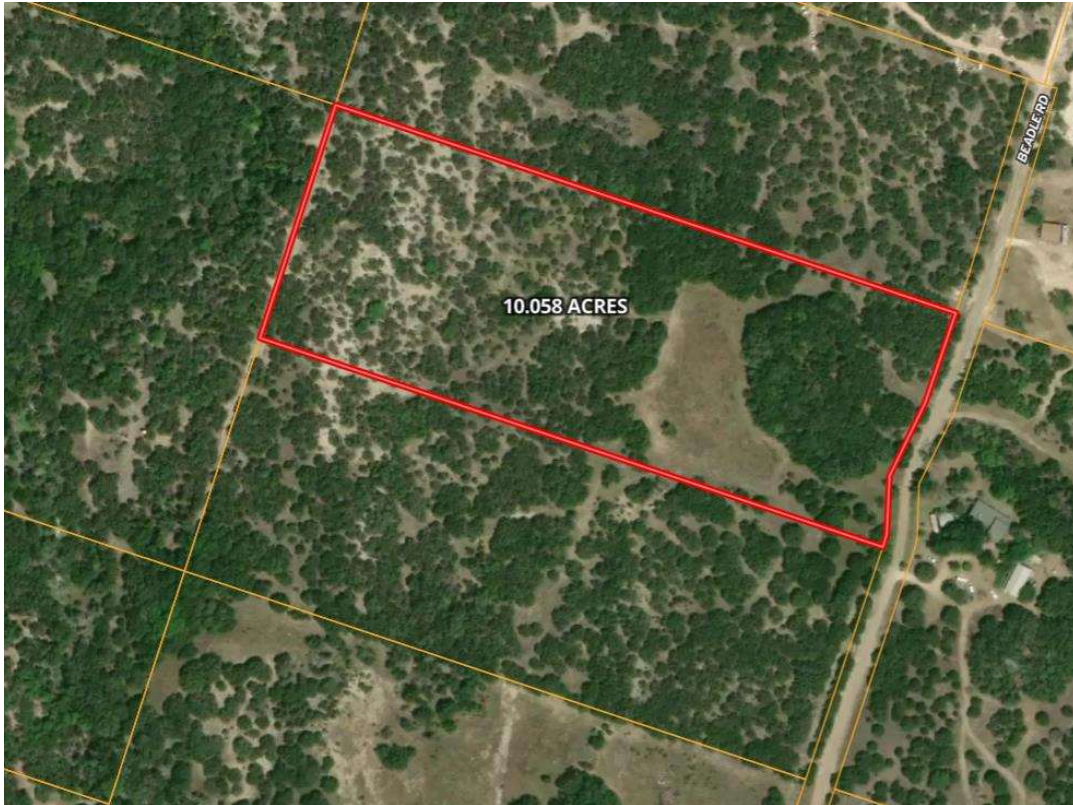

**Exhibit A**

TBD Beadle Road, Gatesville TX

Legal Description: KING COUNTRY RANCH, LOT 69, ACRES 10.1

Survey Attached

**Deed Restrictions:**

- No Commercial Gun Range
- No Junk Yard
- No Turkey or Pig Farm