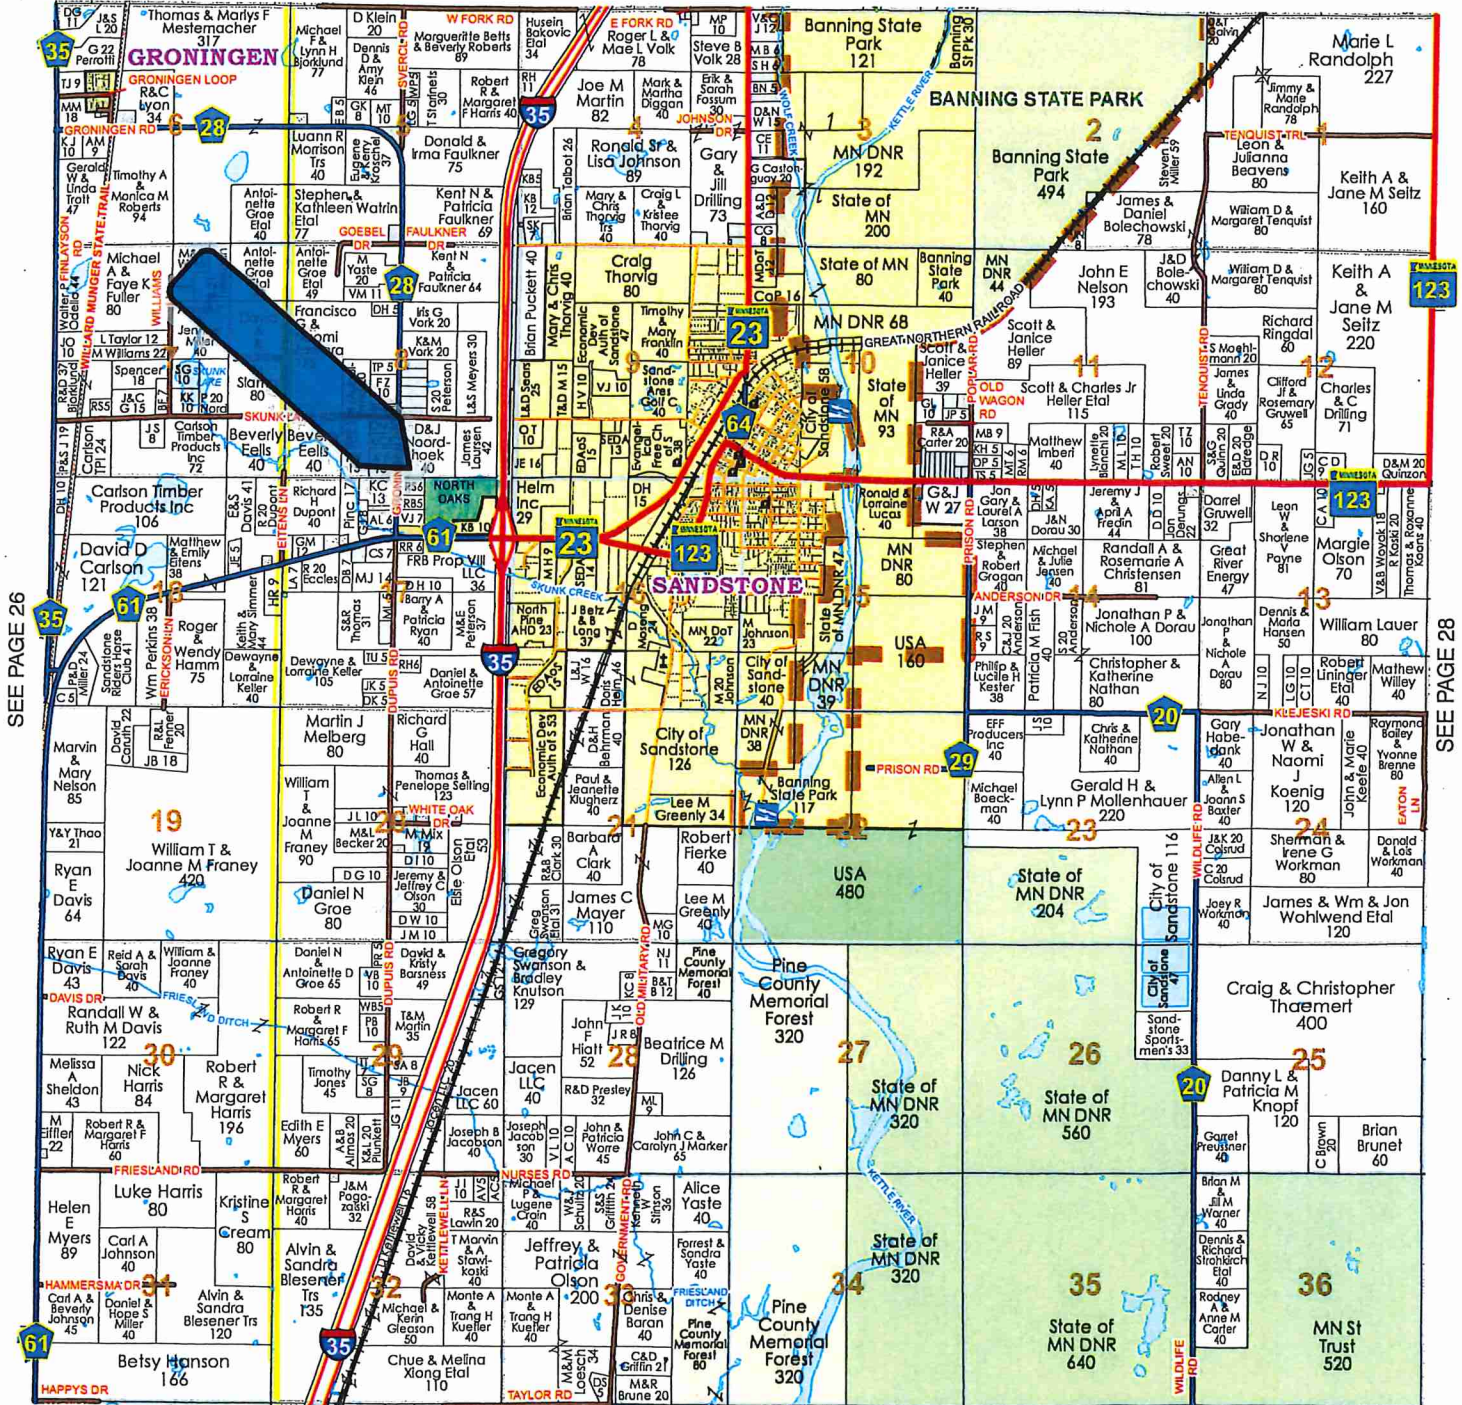

Dell Grove (E) & Sandstone (W)

Township 42N - Range 20W

Copyright © 2017 Mapping Solutions

SEE PAGE 33

SEE PAGE 26

SEE PAGE 28

DELL GROVE Y SANDSTONE

SEE PAGE 21