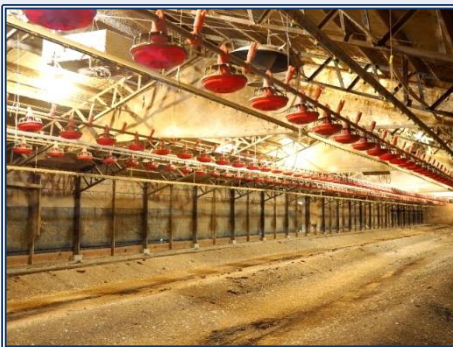

$725,000

40 Acres
MLS #134607
UC #23042-34607

Jeff Daughdrill
jeffdaughdrill@bellsouth.net
Office: (601) 250-0017
Cell: (601) 810-5511
SouthernStatesRealty.com