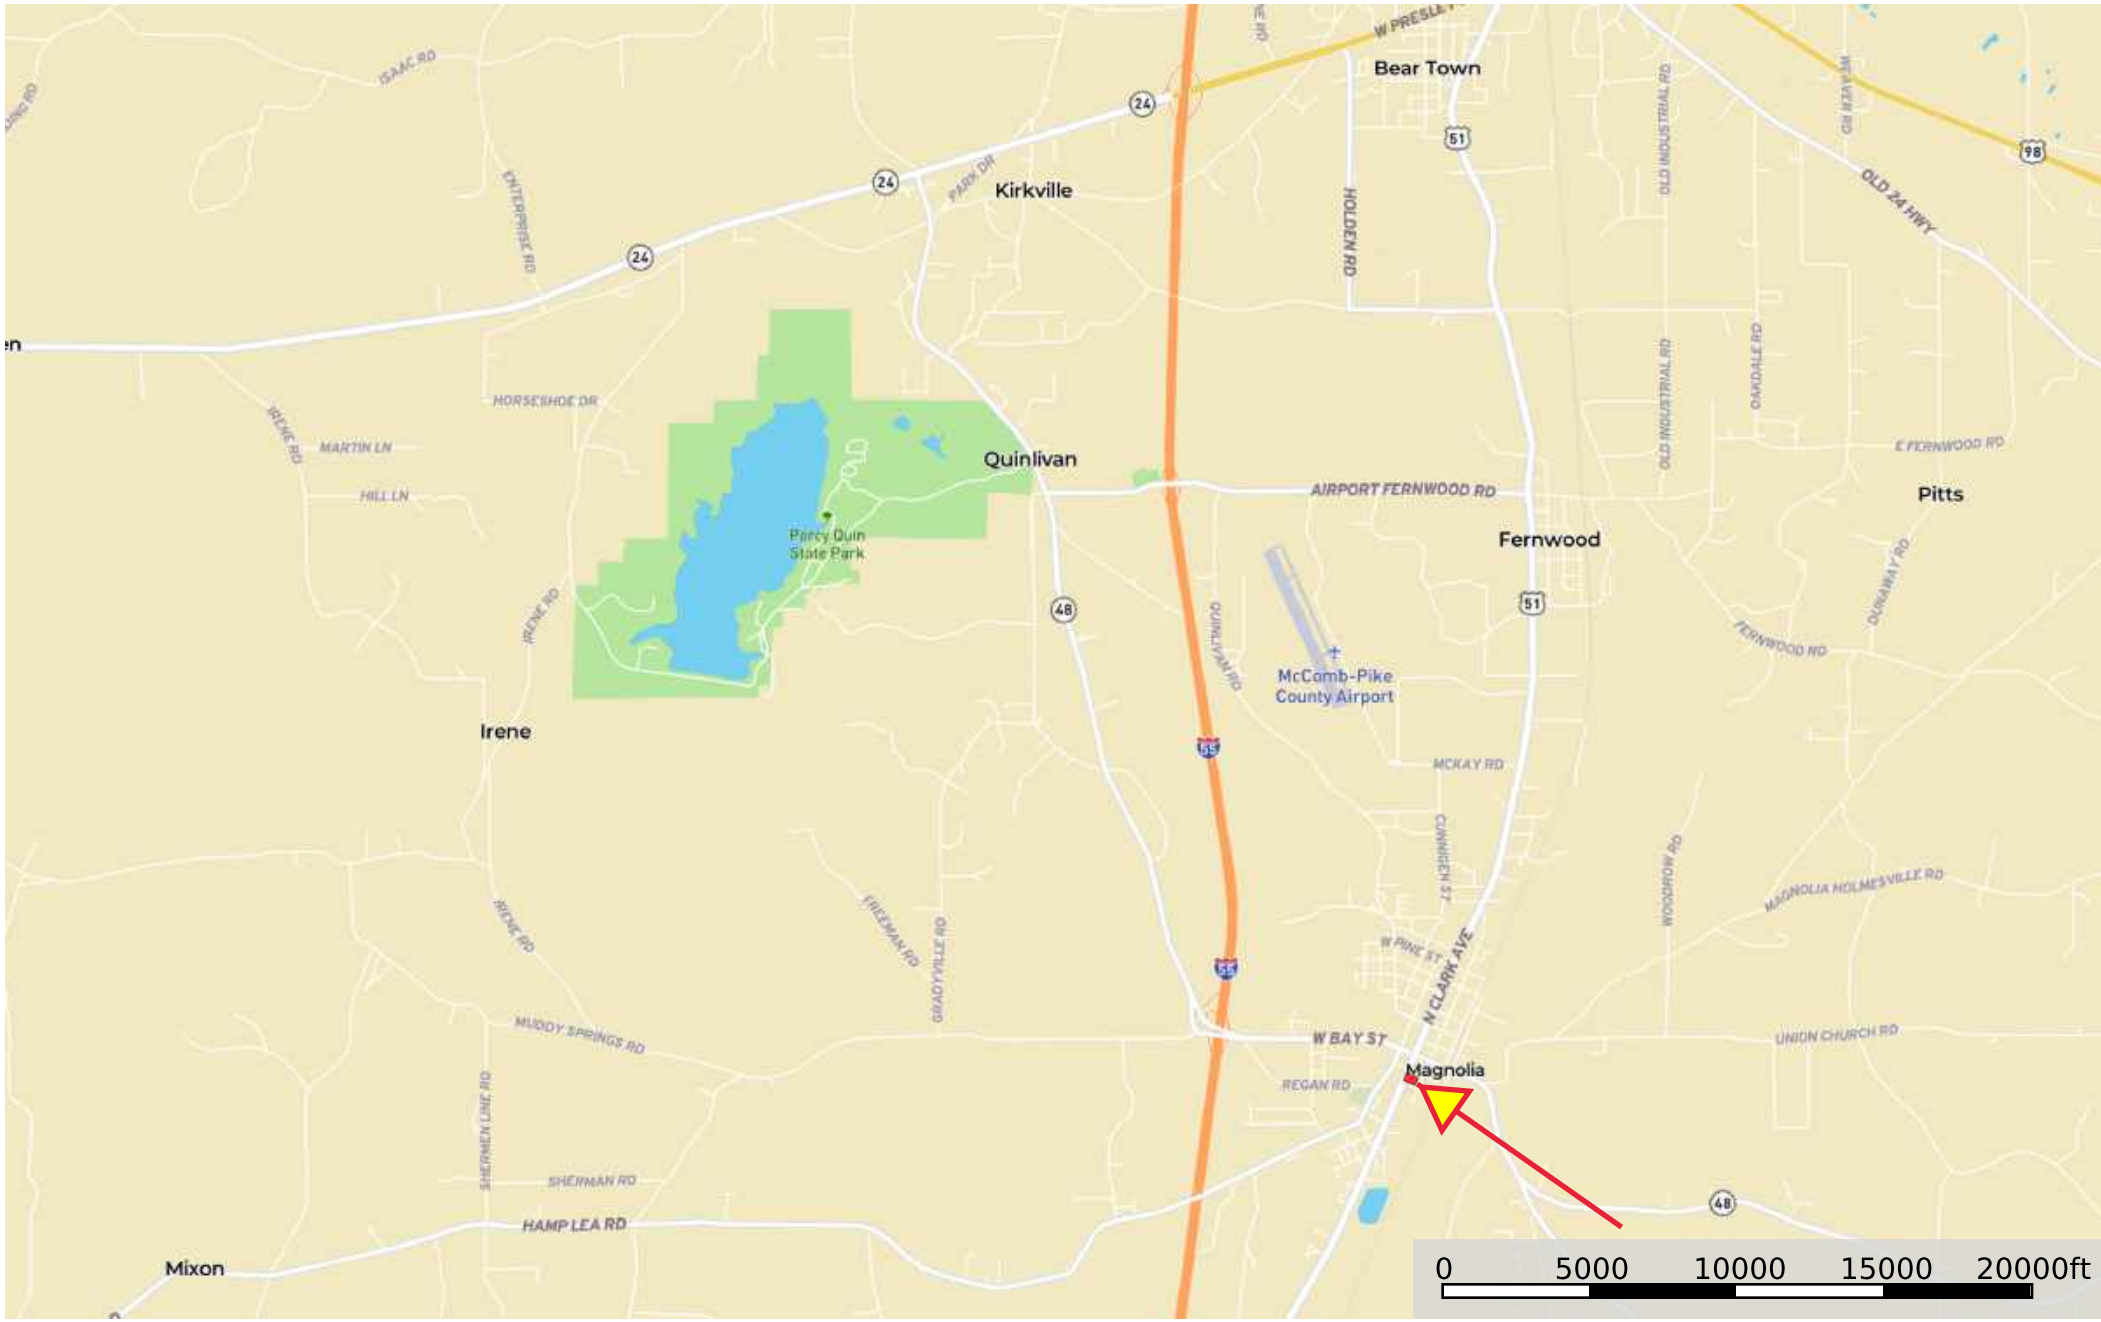

SCH - 245 South Clark Avenue

Mississippi, 0.51 AC +/-

 Boundary

 Boundary  Road / Trail  Primary Road