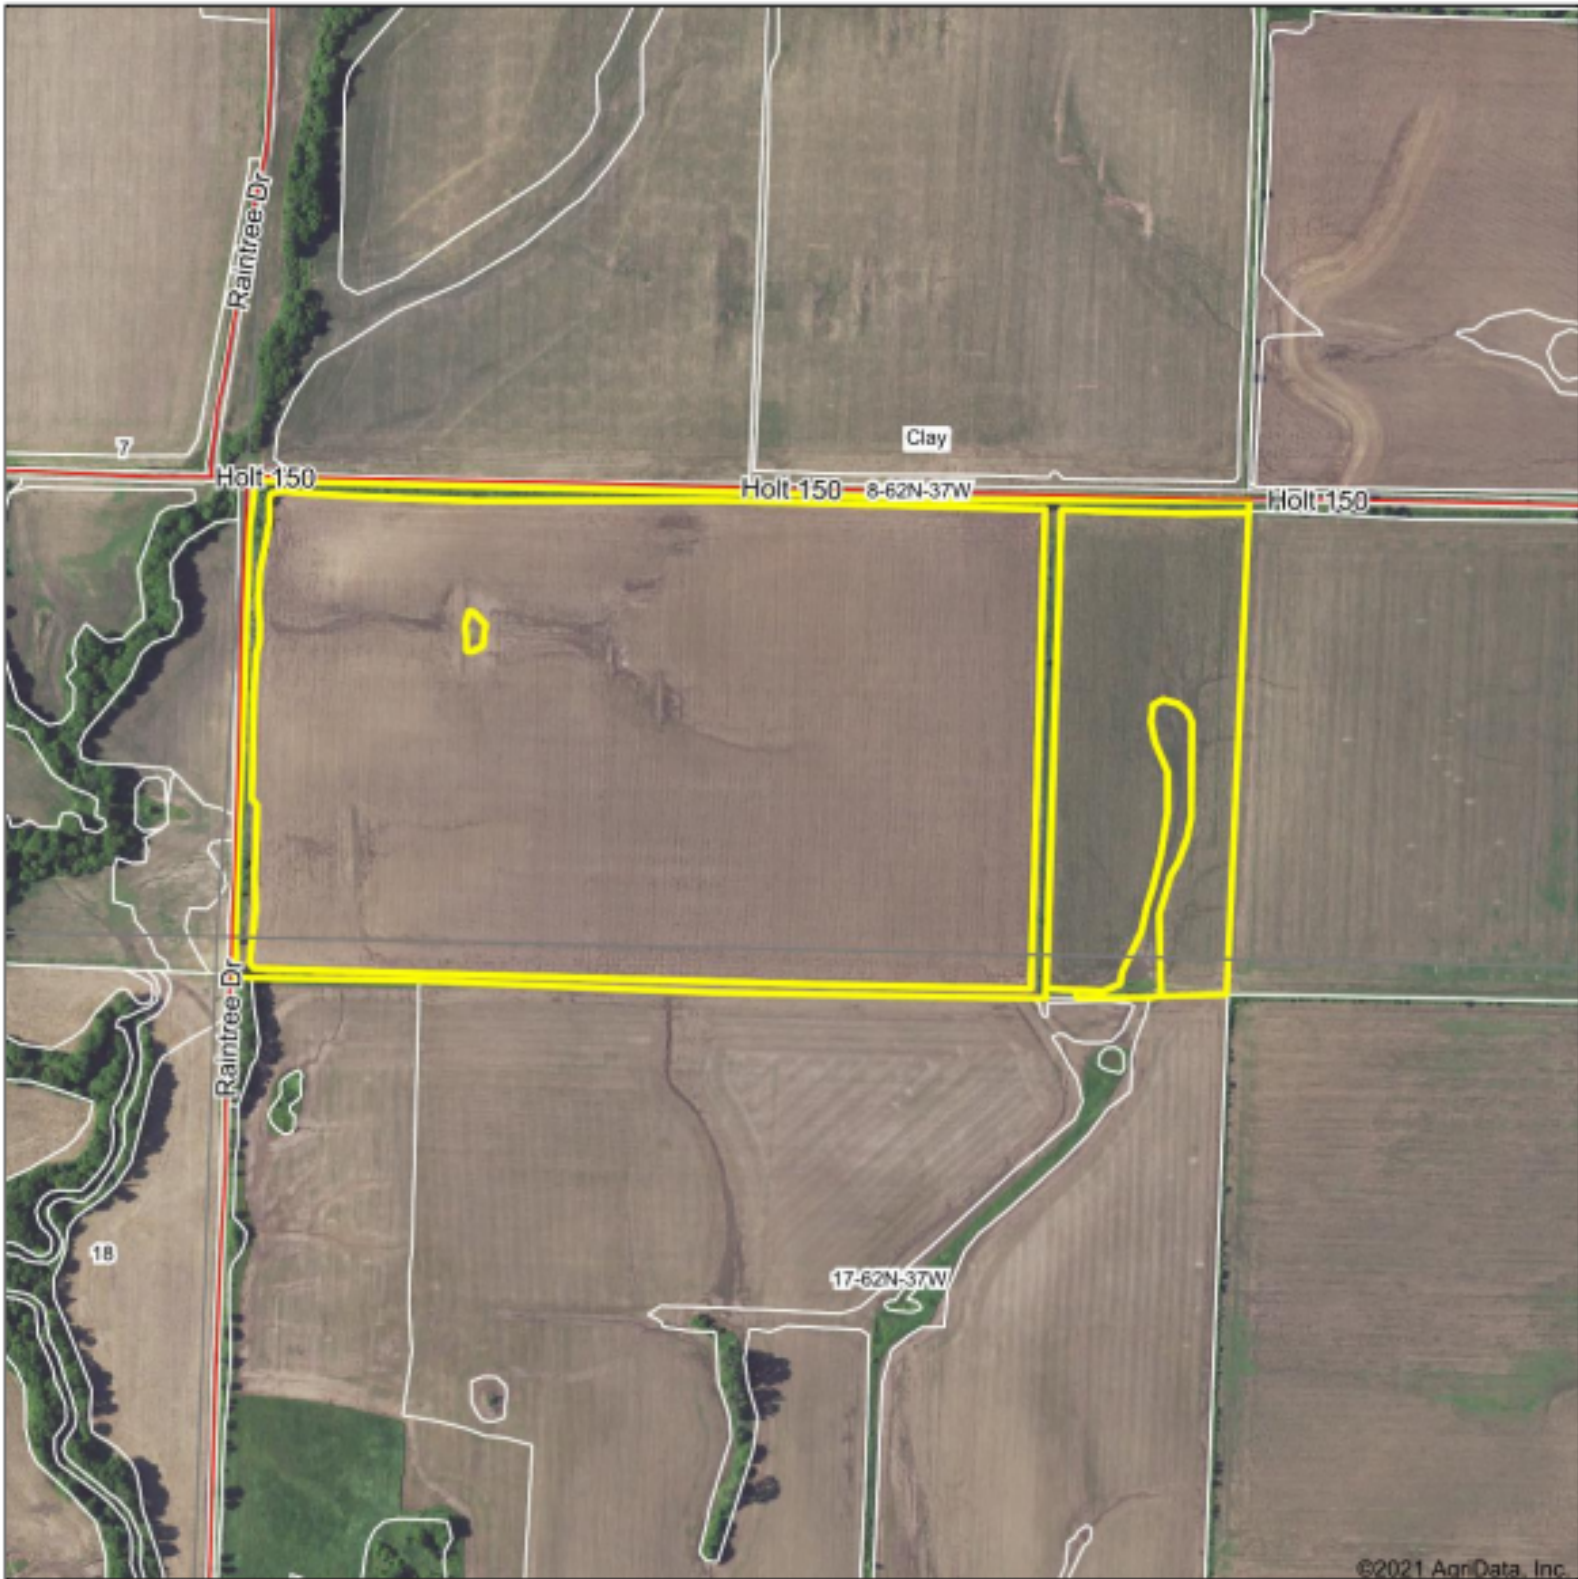

Aerial Map

©2021 AgriData, Inc.

Map Center: 40° 11' 22.57, -95° 6' 7.05

United Country
Property Solutions, LLC

8-62N-37W
Holt County
Missouri

Maps Provided By
surety
CUSTOMER ONLINE MAPPING
© AgriData, Inc. 2021 www.AgriData.com

6/15/2021

Field borders provided by Farm Service Agency as of 5/21/2008.