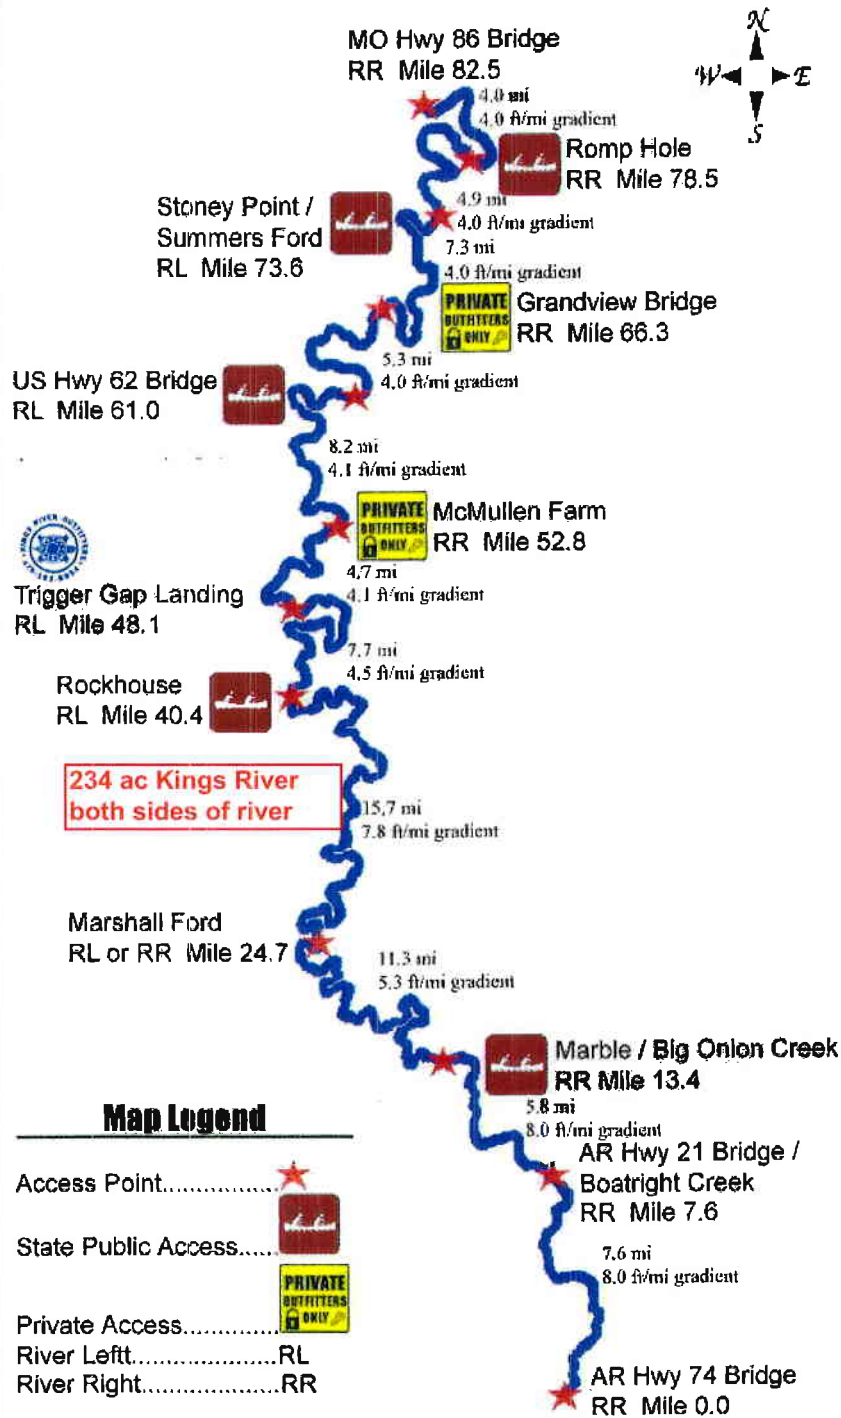

Access Points To the Kings River

Map Legend

- Access Point.....*
- State Public Access.....
- Private Access.....
- River Left.....RL
- River Right.....RR

River Right means access is located on your right looking downstream.
 The Kings River flows from South to North.
 River mileage indicates miles starting from AR Hwy 74 bridge.

Map courtesy of Kings River Outfitters