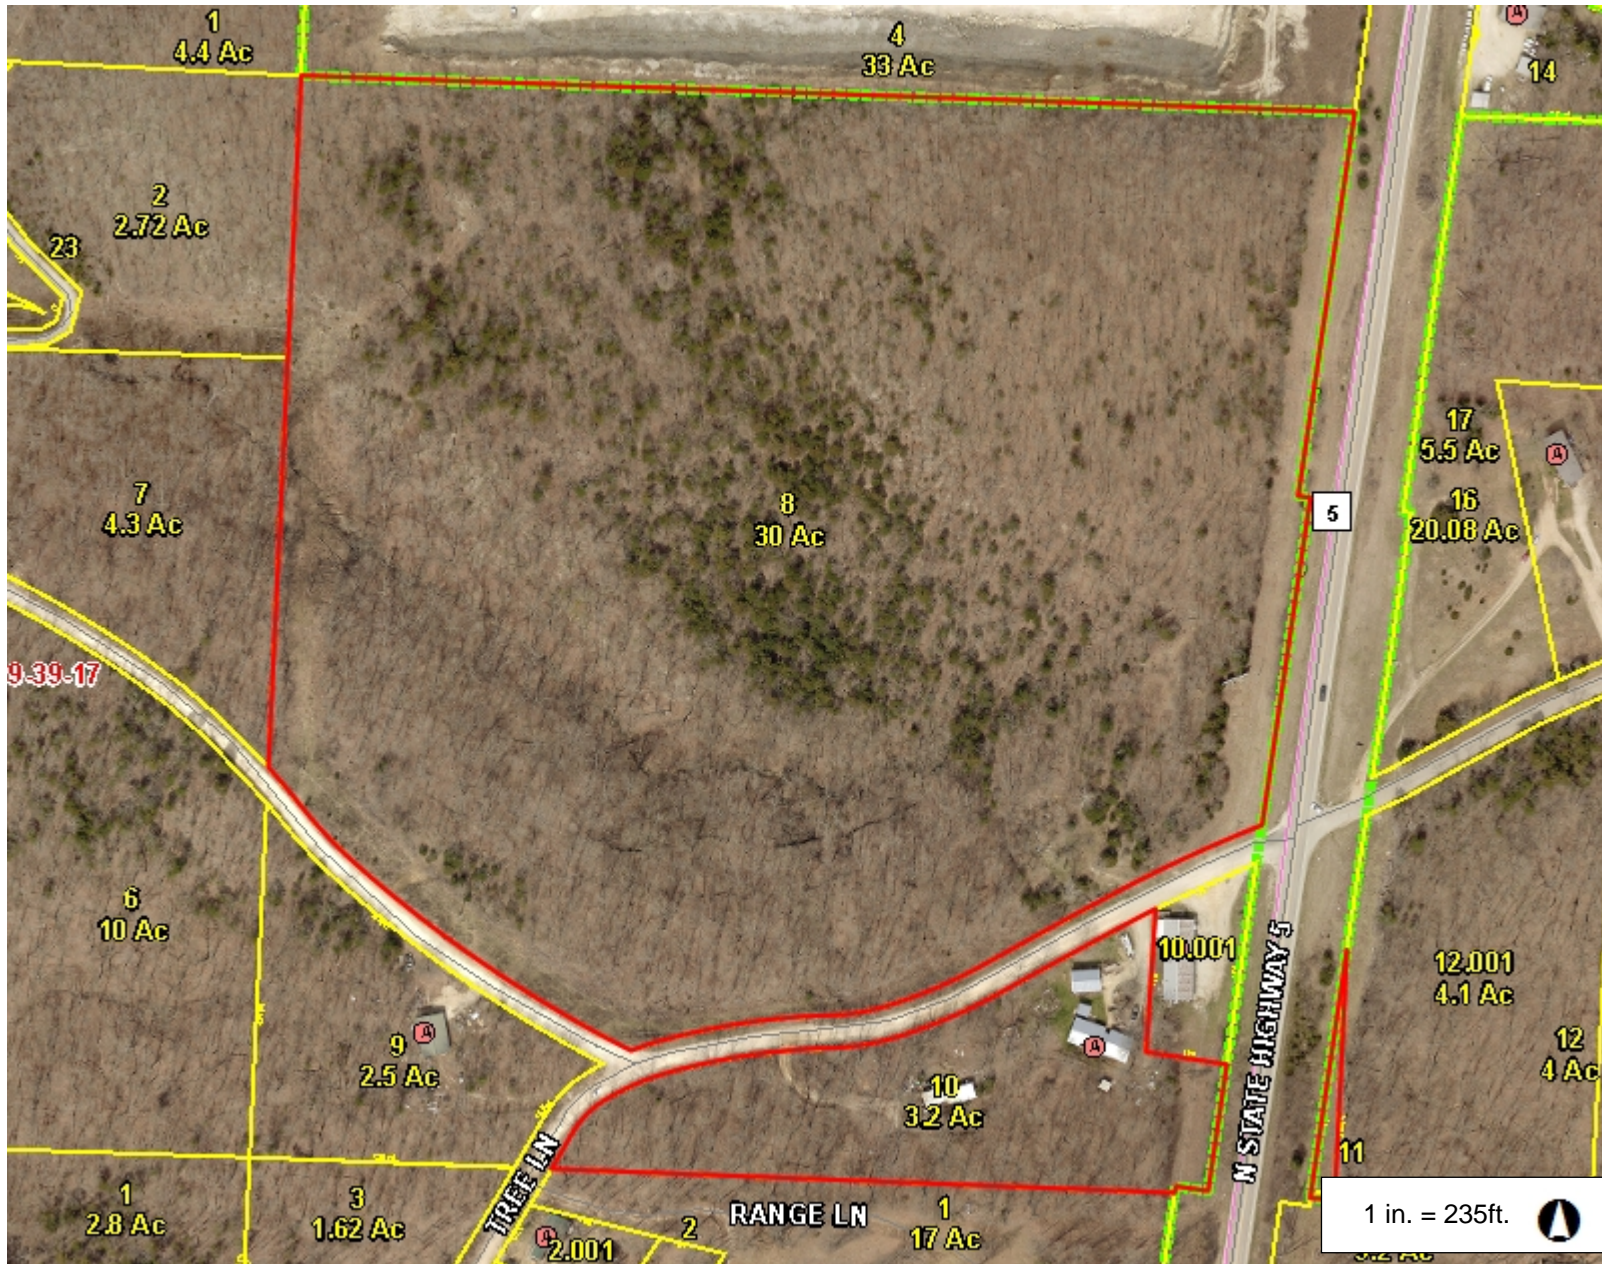

# Camden County, MO

## Legend

- Highway
  - Interstate Highway
  - US Highway
  - Numbered State Highway
  - Lettered State Highway
- Road
- Address Point
- Condo Point
- Parcel
- Corporate Limit Line
- Land Hook
  - DASHED LAND HOOK
  - SOLID LAND HOOK
- Original Lot
- Section
- County Boundary

## Notes

470.8 0 235.41 470.8 Feet

This Cadastral Map is for informational purposes only. It does not purport to represent a property boundary survey of the parcels shown and shall not be used for conveyances or the establishment of property boundaries.

THIS MAP IS NOT TO BE USED FOR NAVIGATION