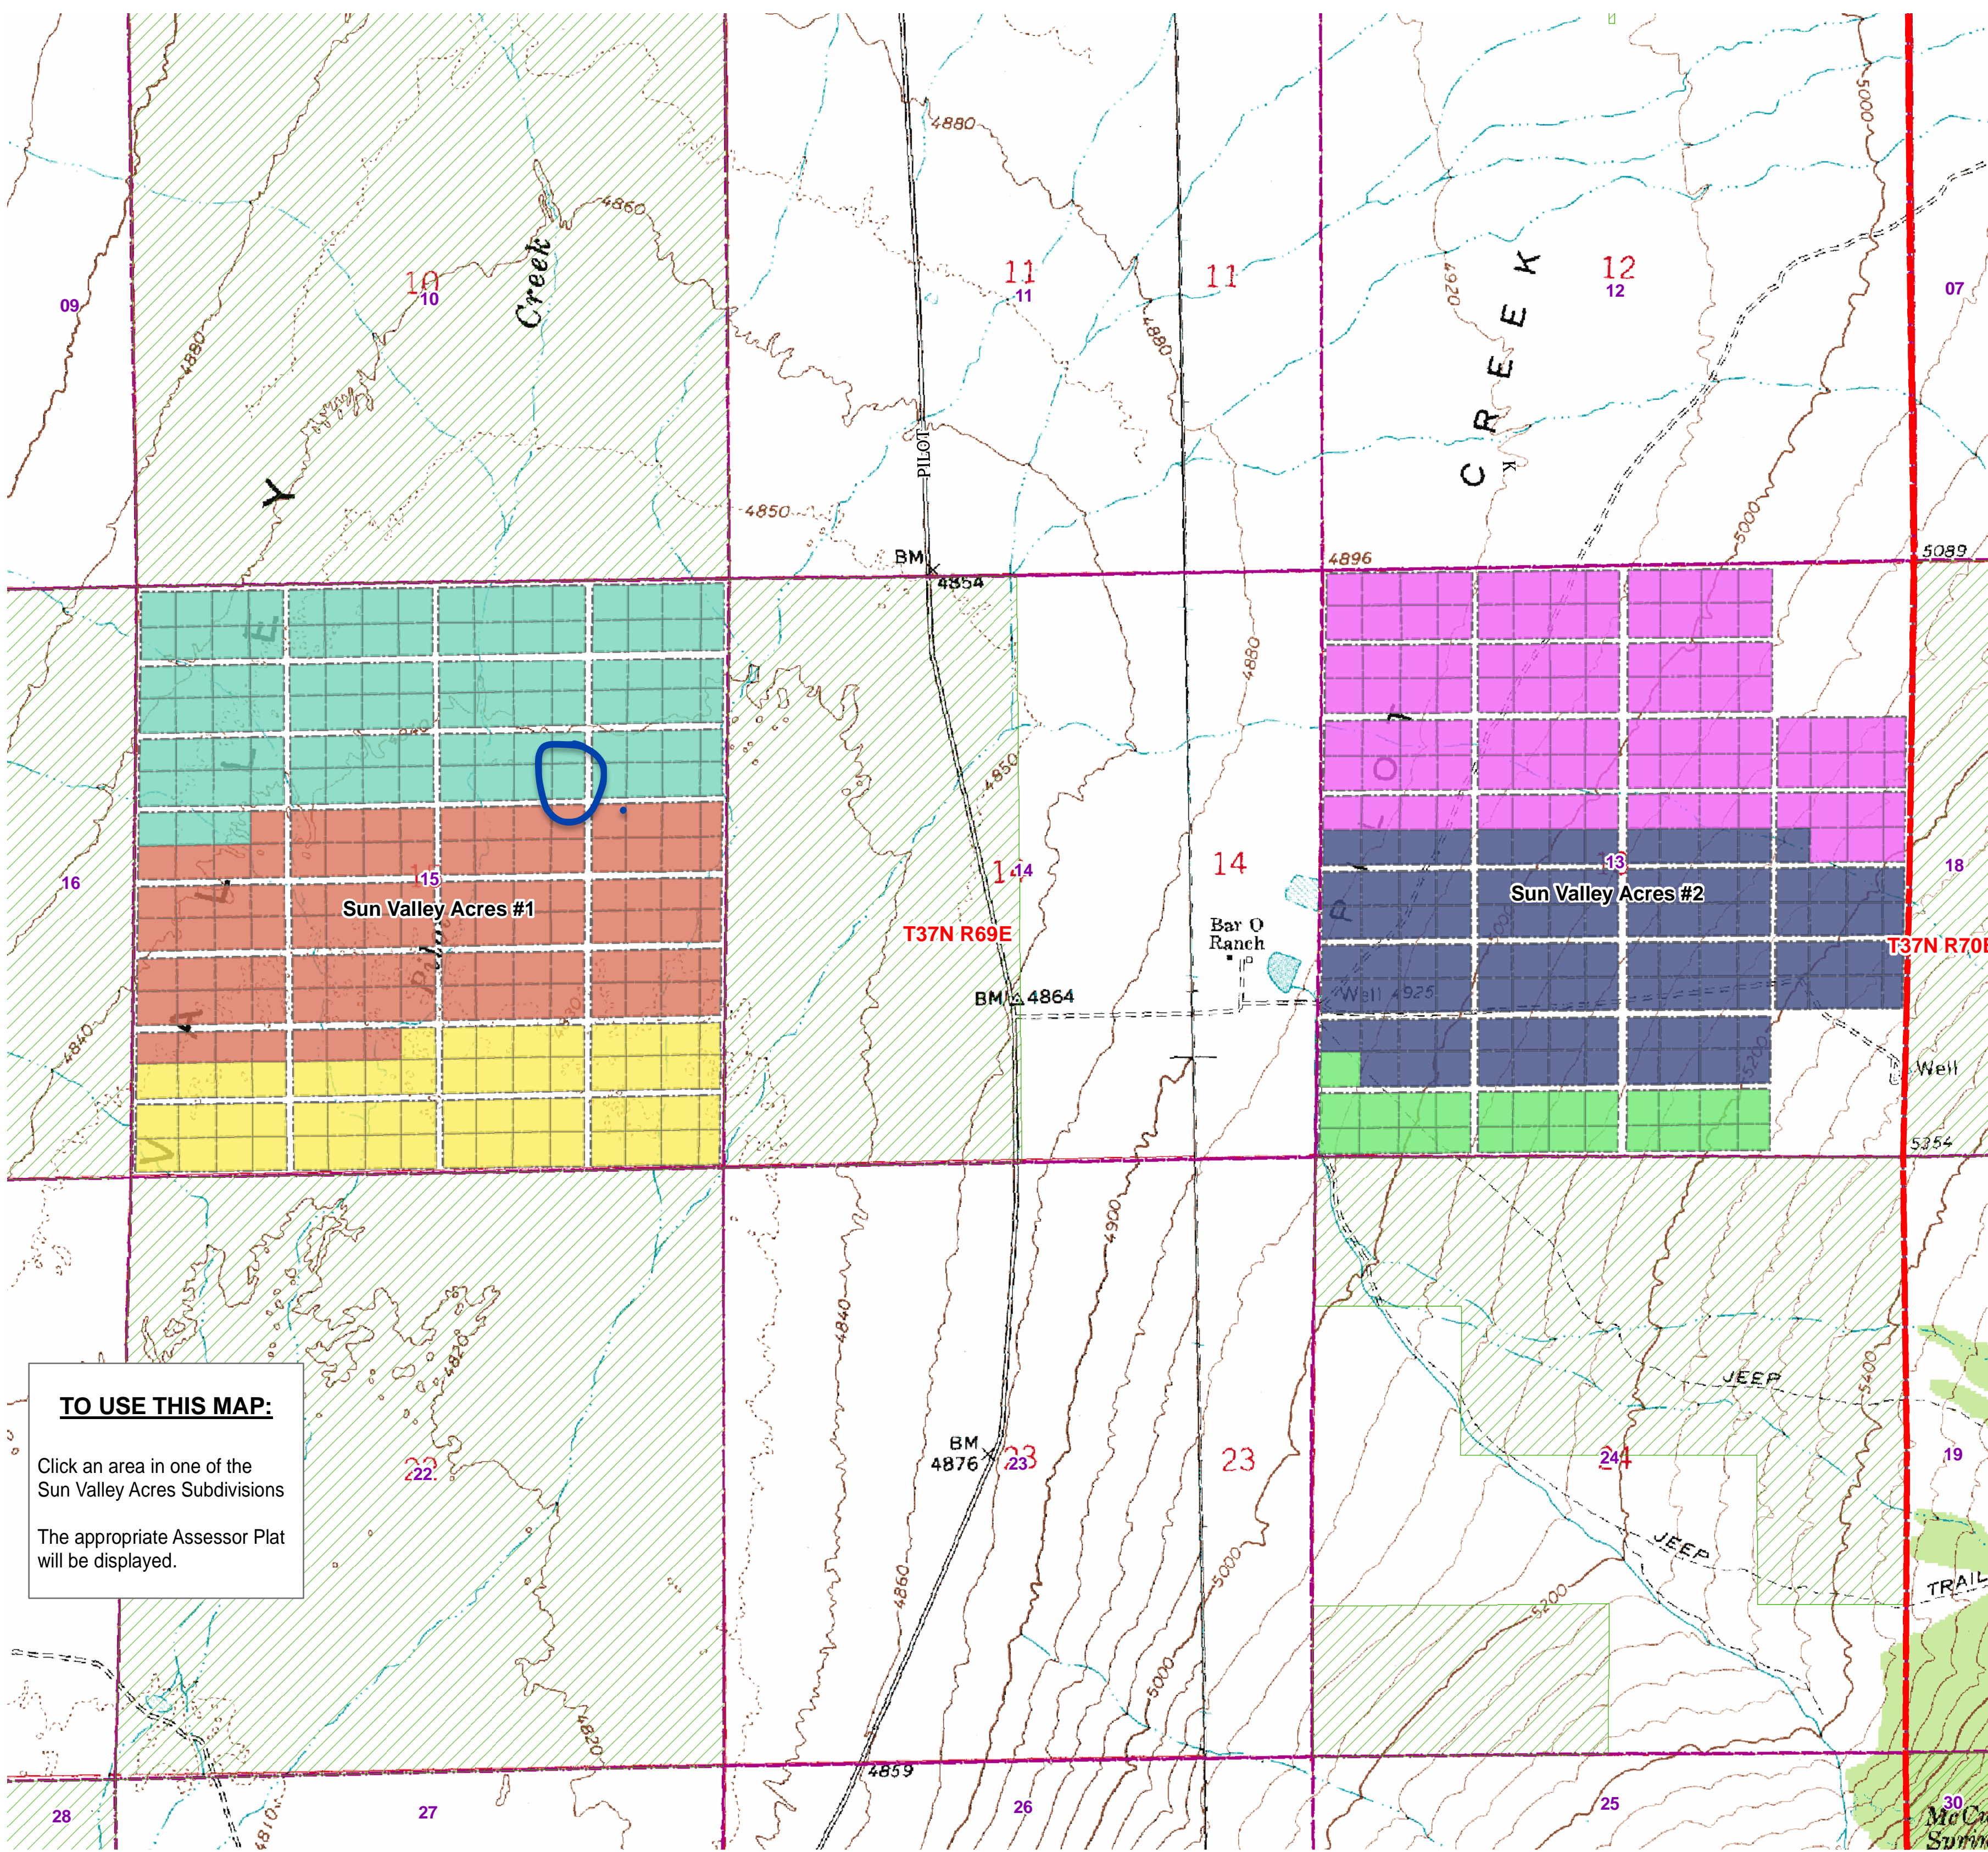

Sun Valley Acres #1, 2 Index Map

Legend

Public Land	Sun Valley Acres
Township/Range	Book - Page
Section	011-003
County Line	011-004
	011-103
	011-104
	011-203
	011-204

This map does NOT represent a survey. It is compiled from official records, including surveys and deeds. Recorded documents should be used for detailed legal information. Unless approved by Elko County Assessor, other uses are forbidden.

FOR ASSESSMENT USE ONLY

Background DRG was downloaded from the W. M. Keck Earth Sciences & Mining Research Information Center.

Last Update 02/08/08 JLS

TO USE THIS MAP:

Click an area in one of the Sun Valley Acres Subdivisions

The appropriate Assessor Plat will be displayed.