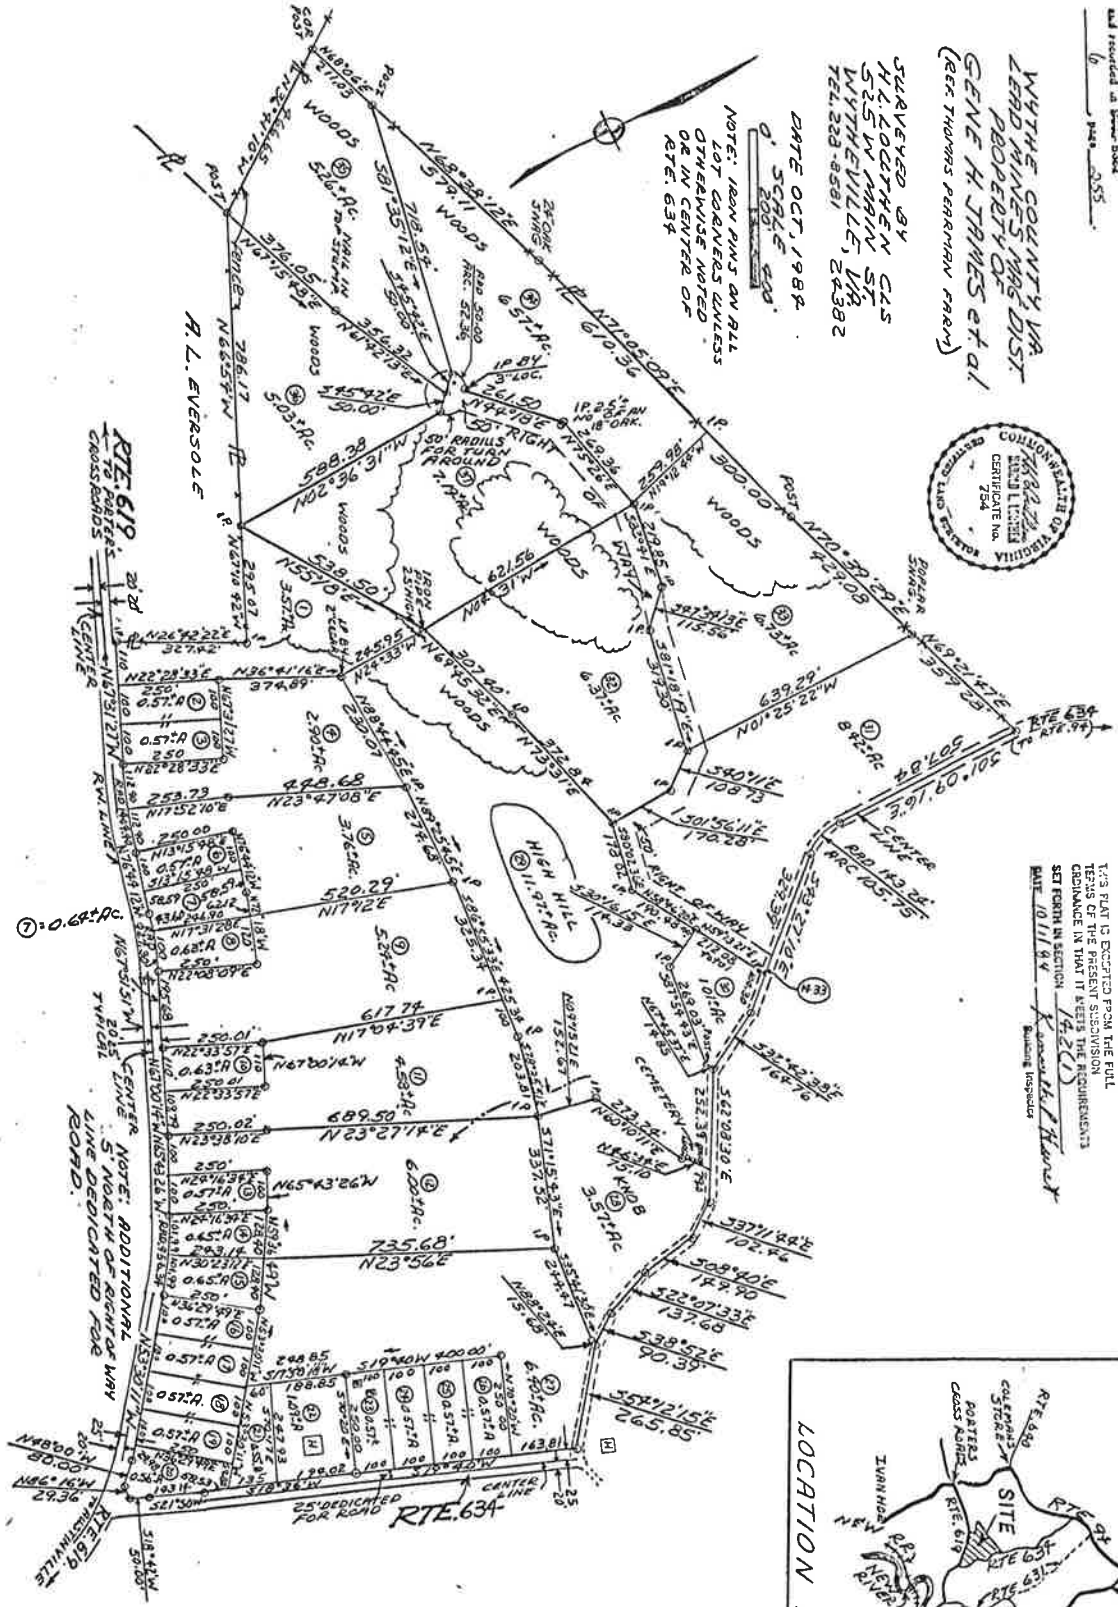

Map filed to record Site 11
 1:54 A.M. 11:05 A.M.
 and recorded in Book
6 page 255

WYTHE COUNTY VA
 LAND MINES AND DIST
 PROPERTY OF
 GENE H. JAMES et al
 (See Thomas Permann Map)

STRAVEED BY
 H. L. COFFMAN GAS
 525 W. MAIN ST
 WYTHEVILLE, VA
 TEL. 228-8581

DATE OCT. 1988
 SCALE 1" = 200'
 NOTE: IRON PINS ON ALL
 LOT CORNERS UNLESS
 OTHERWISE NOTED
 OR IN CENTER OF
 RTE. 634

THIS PLAN IS EXCEPT FROM THE FULL
 TERMS OF GREAT SUBDIVISION
 ORDINANCE IN THAT IT MEETS THE REQUIREMENTS
 SET FORTH IN SECTION 142(C)
 DATE 10/11/88 *K. Thomas Permann*
 Planning Inspector