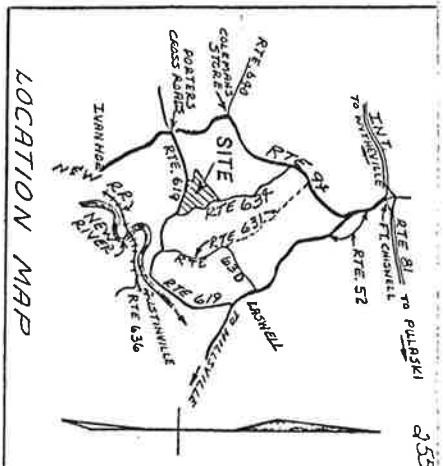

Map filed to record Site 11
 1:54 A.M. 11:05 A.M.
 and recorded in Book
6 page 255

WYTHE COUNTY VA
 LAND MINES AND DIST
 PROPERTY OF
 GENE H. JAMES et al
 (See Thomas Permann Map)

STRAVEED BY
 H. L. COFFMAN GAS
 525 W. MAIN ST
 WYTHEVILLE, VA
 TEL. 228-8581

DATE OCT. 1988
 SCALE 1" = 200'
 NOTE: IRON PINS ON ALL
 LOT CORNERS UNLESS
 OTHERWISE NOTED
 OR IN CENTER OF
 RTE. 634

THIS PLAN IS EXCEPT FROM THE FULL
 TERMS OF GREAT SUBDIVISION
 ORDINANCE IN THAT IT MEETS THE REQUIREMENTS
 SET FORTH IN SECTION 142(C)
 DATE 10/11/88 *K. Thomas Permann*
 Planning Inspector