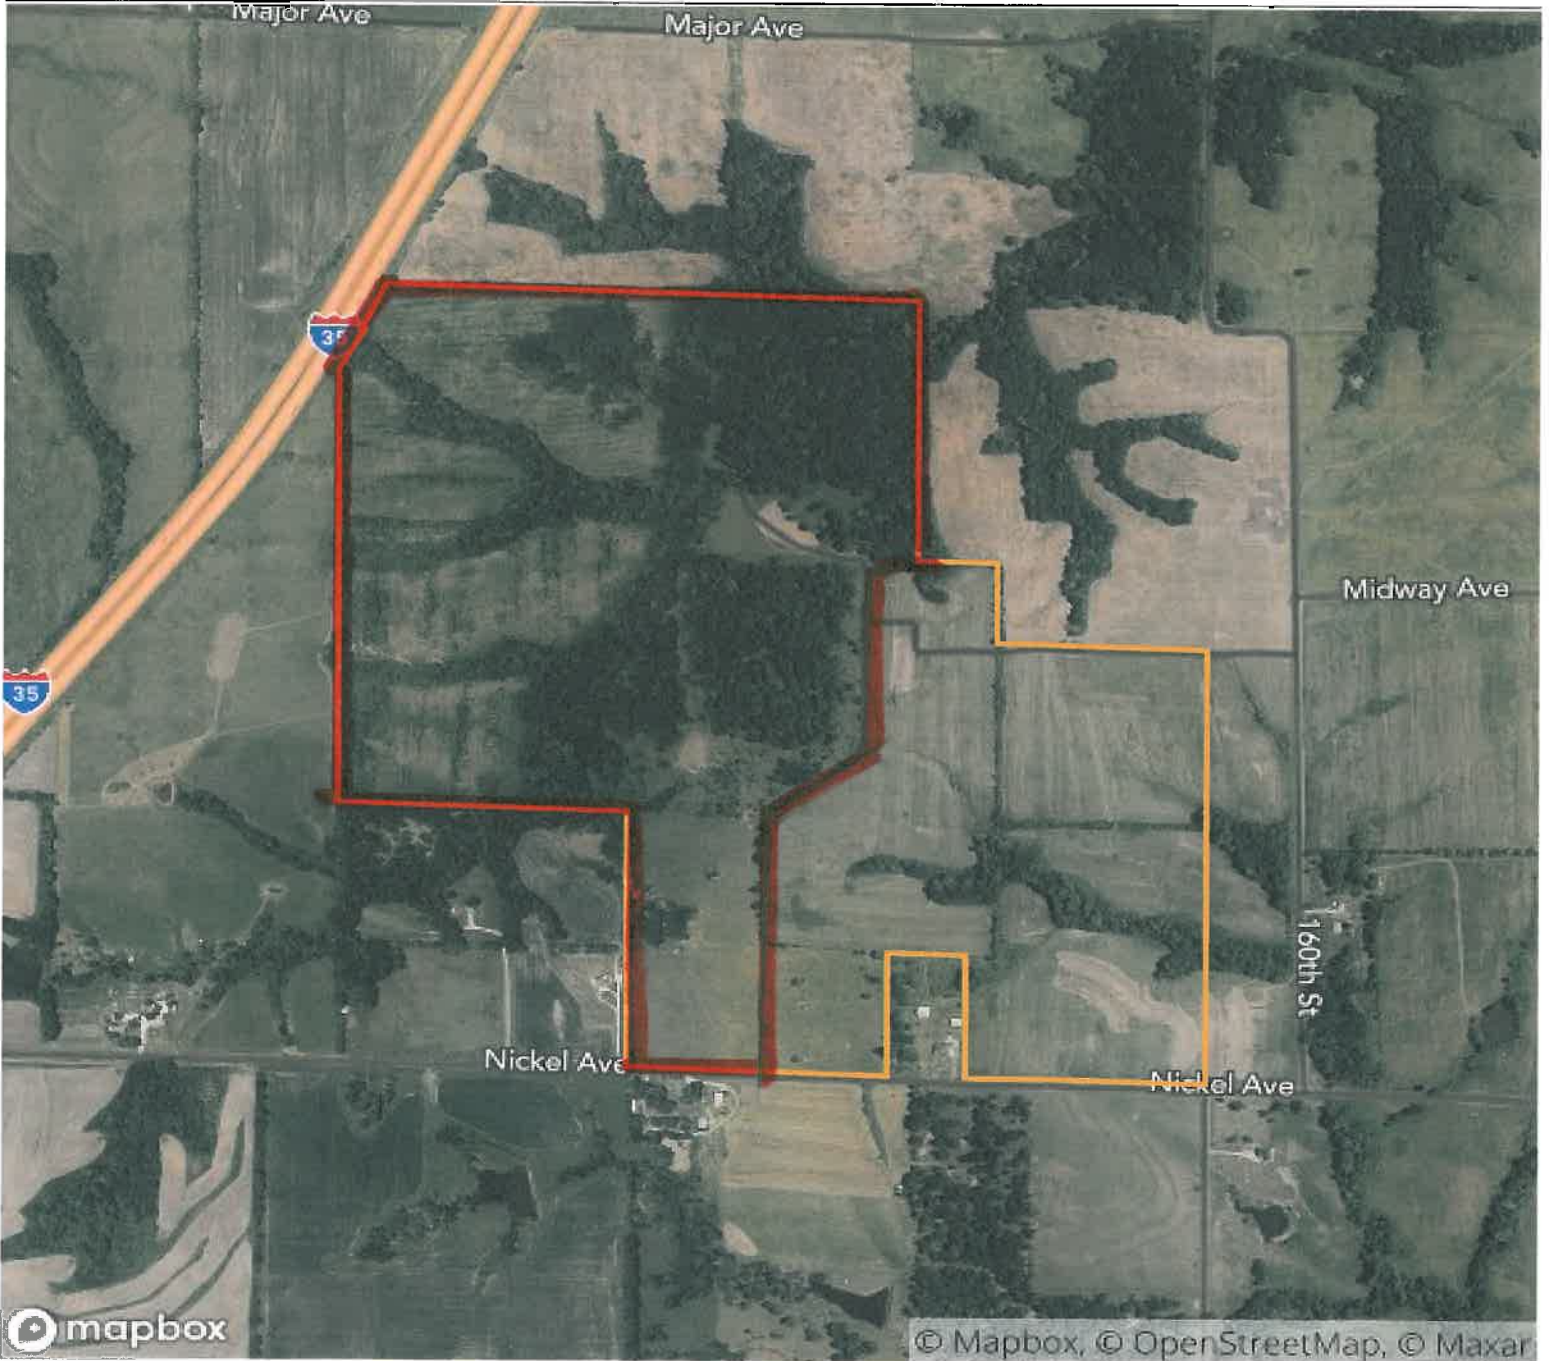

1 field, 262 acres in Daviess County, MO

TOWNSHIP/SECTION 59N 28W - 6, 59N 29W - 1

# Daviess County, MO

FIELD	ACRES	LOCATION	OWNER (LAST UPDATED)	OWNER ADDRESS
	262.03	59N 28W - 6, 59N 29W - 1 APN: 13100107	OAK BUR FARMS INC (11/14/2019)	17169 MIDWAY AVE, GALLATIN, MO 64640

45

100 Timber