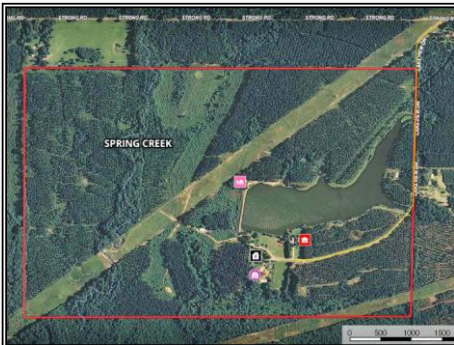

Patrick Gibson
 patricklgibson@gmail.com
 Office: (601) 250-0017
 Cell: (601) 248-9232
 SouthernStatesRealty.com

SOUTHERN STATES REALTY

Premier Lakefront Estate features a 27 acre private lake on 400 acres of pine timberland located 10 miles NE of West Point, MS. A lakeside, southern style 5 Bedroom custom home has a chef's kitchen, formal living and dining rooms and inviting front and back porches. Next to the home is a 3 car garage with an office/hobby room and 2nd floor apartment. Other improvements include a 3 Bedroom brick, ranch style guest house, several equipment sheds and an adorable lakeside cabin that's a popular vacation rental. The property has miles of interior roads, nice timber and over a mile of frontage on Spring Creek. Big hardwoods are along the creek but the majority of the property is in 25 year old +/- pine timber. The deer hunting could be phenomenal with a large farming neighbor to the west.

10084 Lakeview Drive, Aberdeen

33.686723, -88.549396 GPS

\$1,600,000

400 Acres
 MLS #21-22
 UC #23042-02122