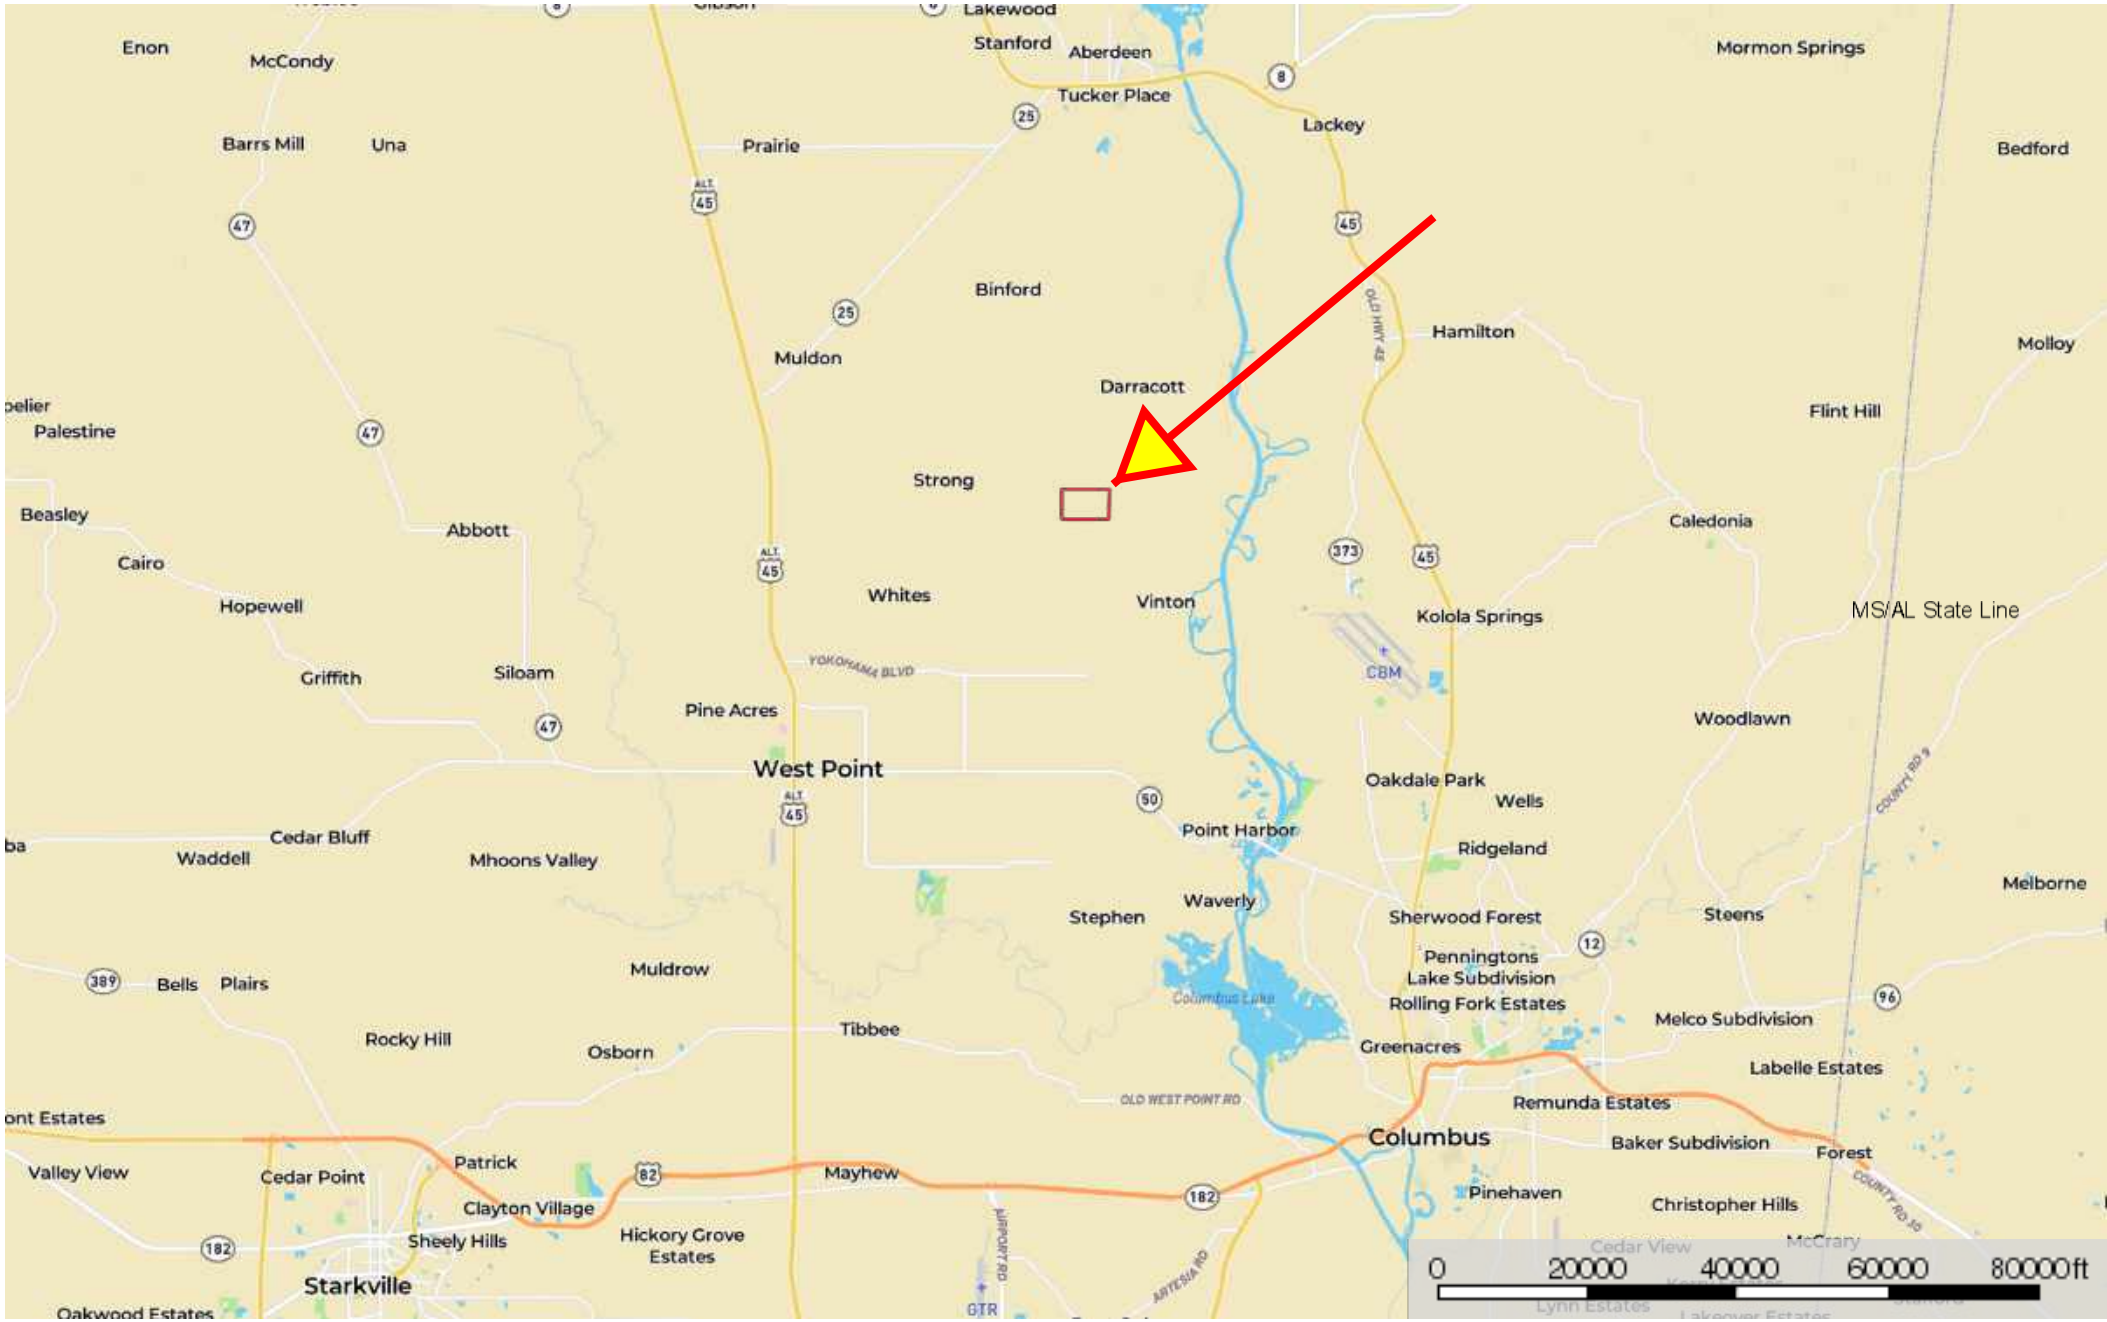

400 Acres - Lakeview Dr - Monroe County

Monroe County, Mississippi, 400 AC +/-

Boundary

400 Acres - Lakeview Dr - Monroe County

Monroe County, Mississippi, 400 AC +/-

- Main House
- Cabin
- Foreman's House
- Barn
- Stream
- Primary Road
- Boundary