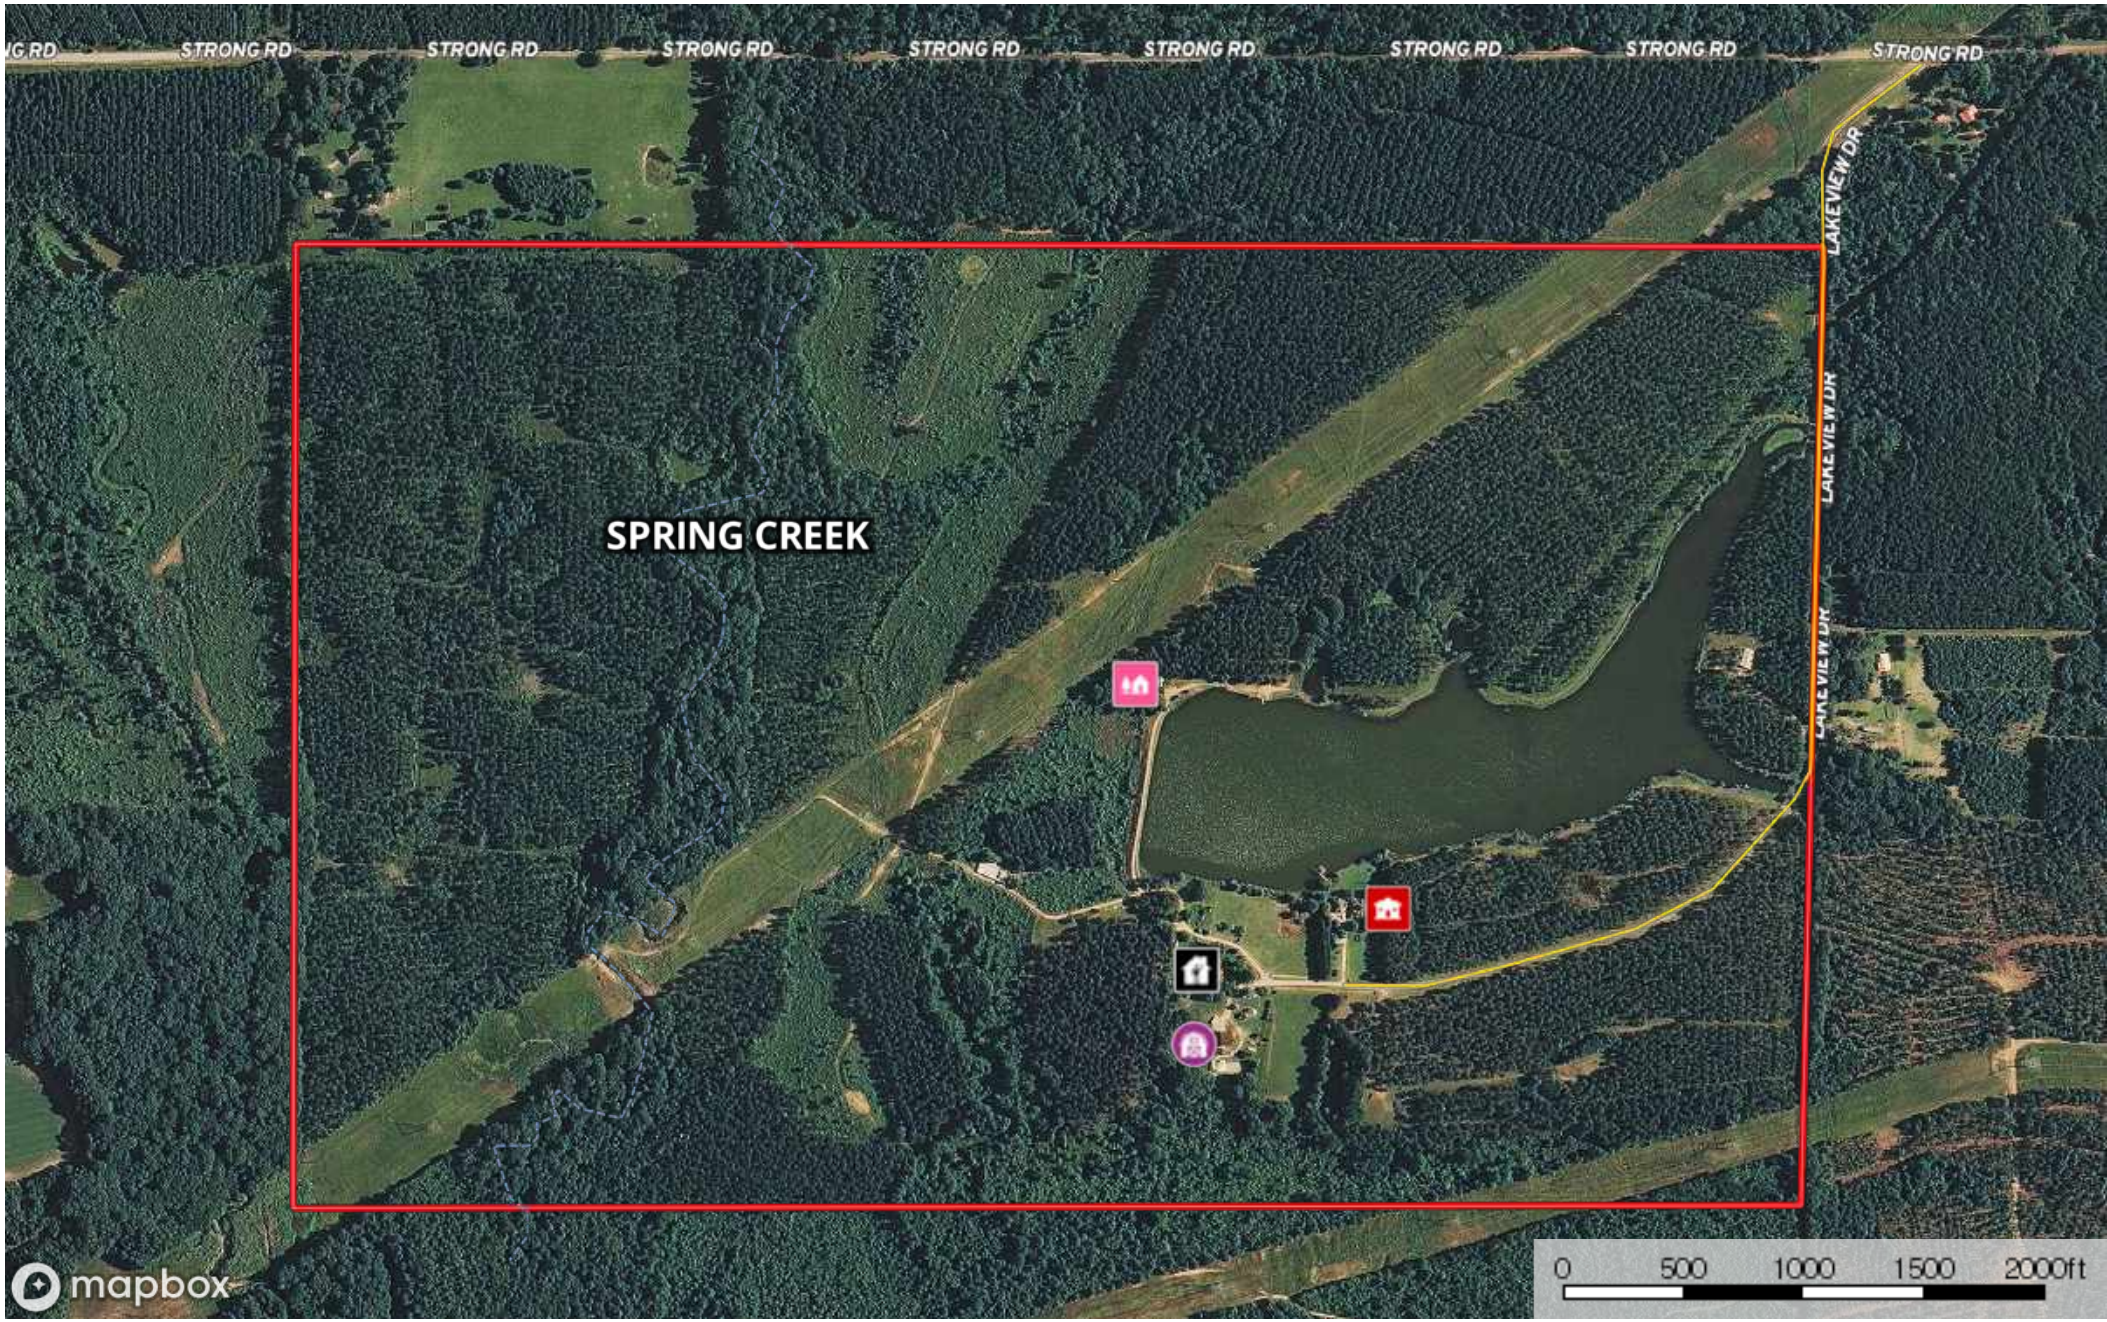

400 Acres - Lakeview Dr - Monroe County

Monroe County, Mississippi, 400 AC +/-

Boundary

400 Acres - Lakeview Dr - Monroe County

Monroe County, Mississippi, 400 AC +/-

- Main House
- Cabin
- Foreman's House
- Barn
- Stream
- Primary Road
- Boundary