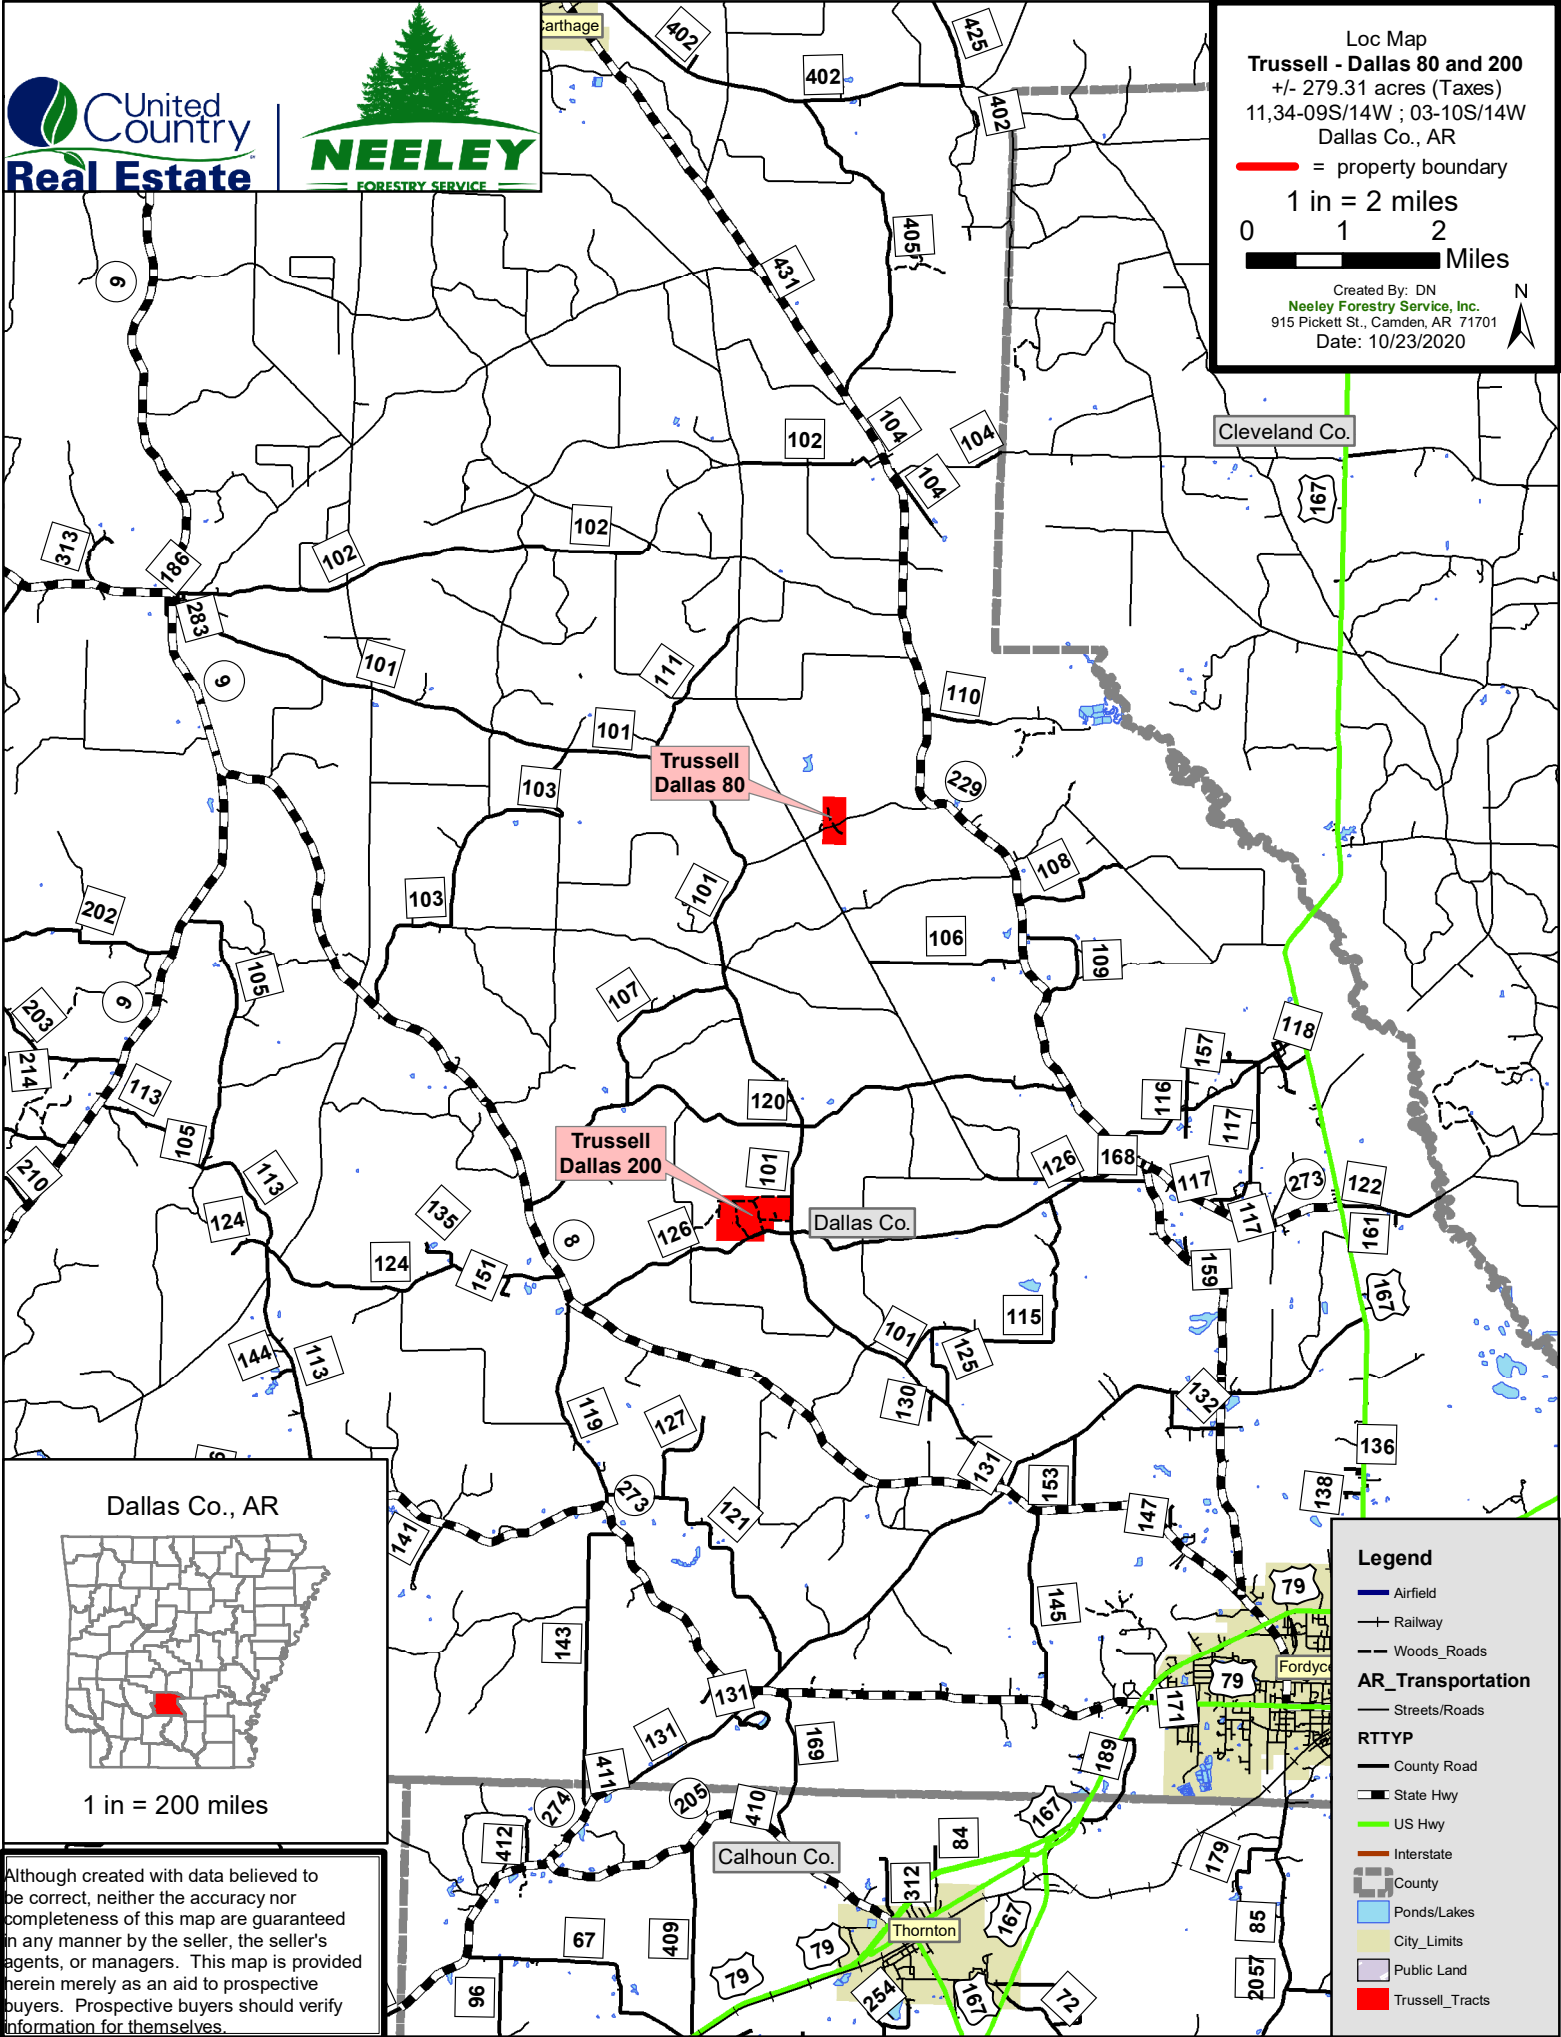

Loc Map
Trussell - Dallas 80 and 200
 +/- 279.31 acres (Taxes)
 11,34-09S/14W ; 03-10S/14W
 Dallas Co., AR

— = property boundary

1 in = 2 miles

0 1 2 Miles

Created By: DN
 Neeley Forestry Service, Inc.
 915 Pickett St., Camden, AR 71701
 Date: 10/23/2020

Legend

- Airfield
- Railway
- Woods_Roads
- Streets/Roads

AR Transportation

- Streets/Roads

RTTYP

- County Road
- State Hwy
- US Hwy
- Interstate

County

- County
- Ponds/Lakes
- City_Limits
- Public Land
- Trussell_Tracts