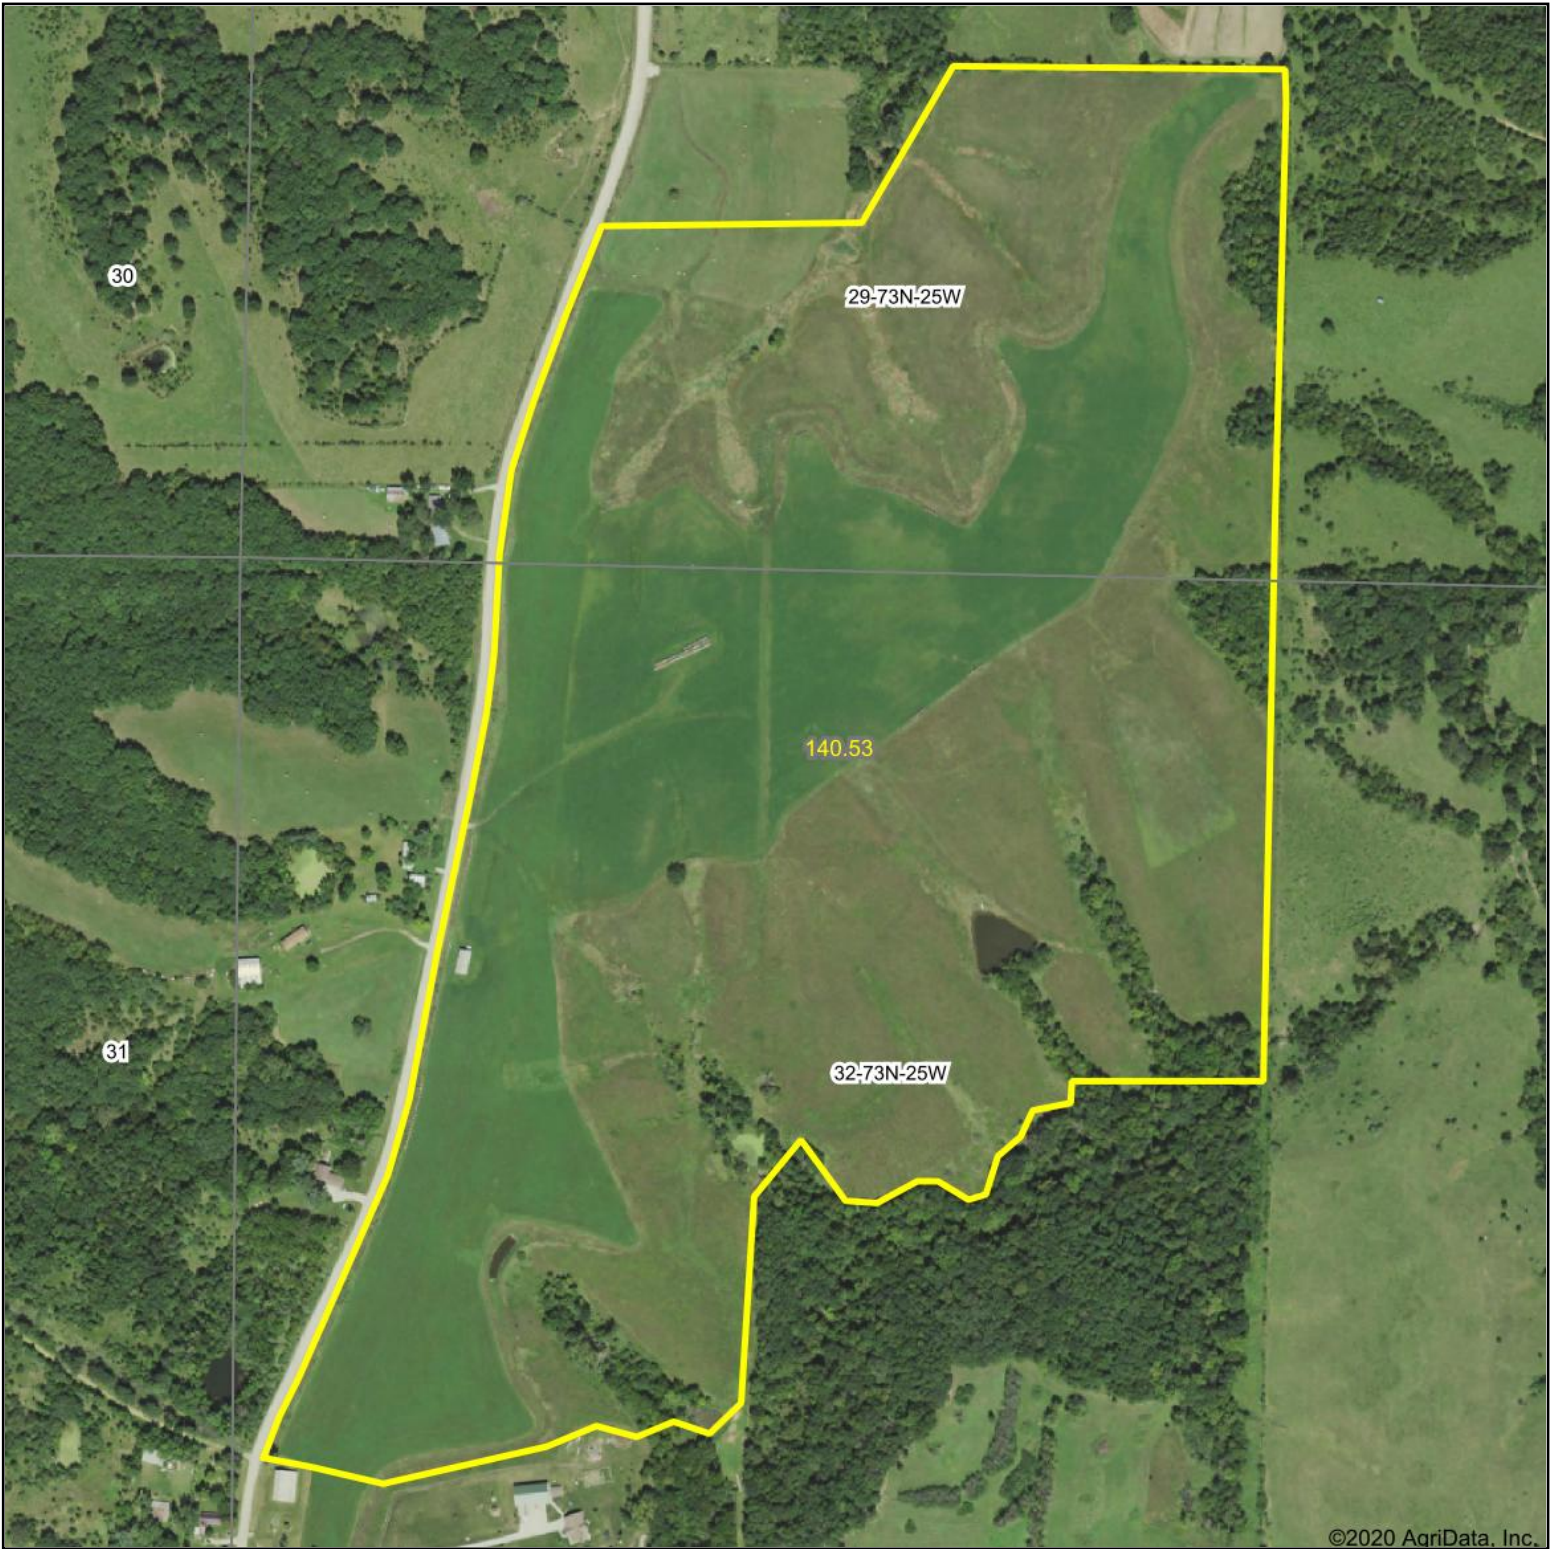

# Aerial Map

Map Center: 41° 5' 15.07, -93° 45' 53.42

PROMISED  
LAND AND HOMES

Maps Provided By:

© AgriData, Inc. 2020 www.AgriDataInc.com

**32-73N-25W**  
**Clarke County**  
**Iowa**

9/18/2020