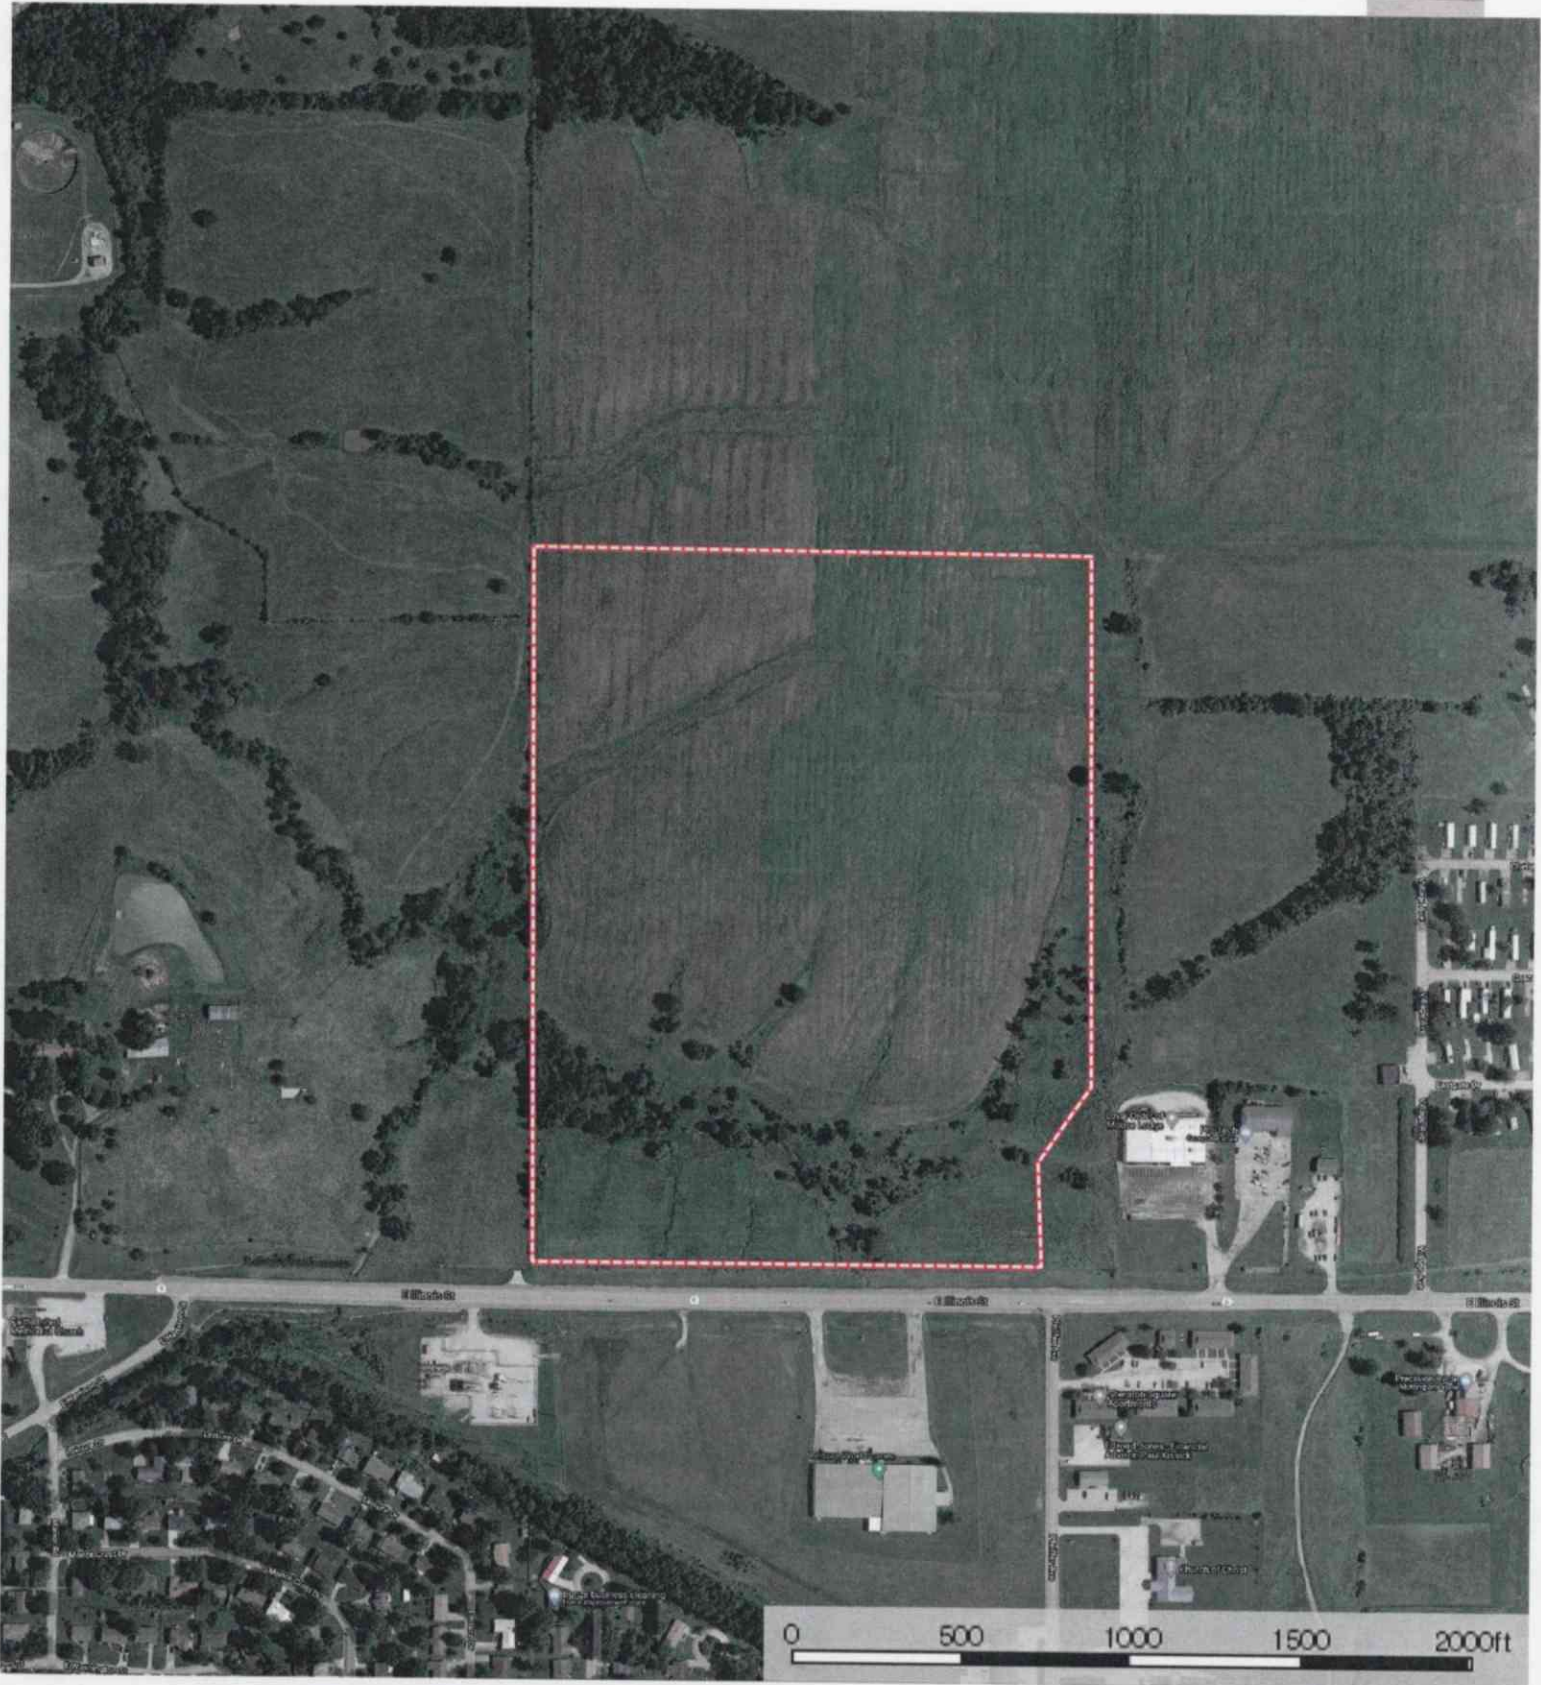

Winkleman
Missouri, AC +/-

 Boundary

Kevin Small
P: 6604652971

www.weknowdirt.net/managerlandpros@gmail.com

19771 US Highway 136

 The information contained herein was obtained from sources deemed to be reliable. MapRight Services makes no warranties or guarantees as to the completeness or accuracy thereof.