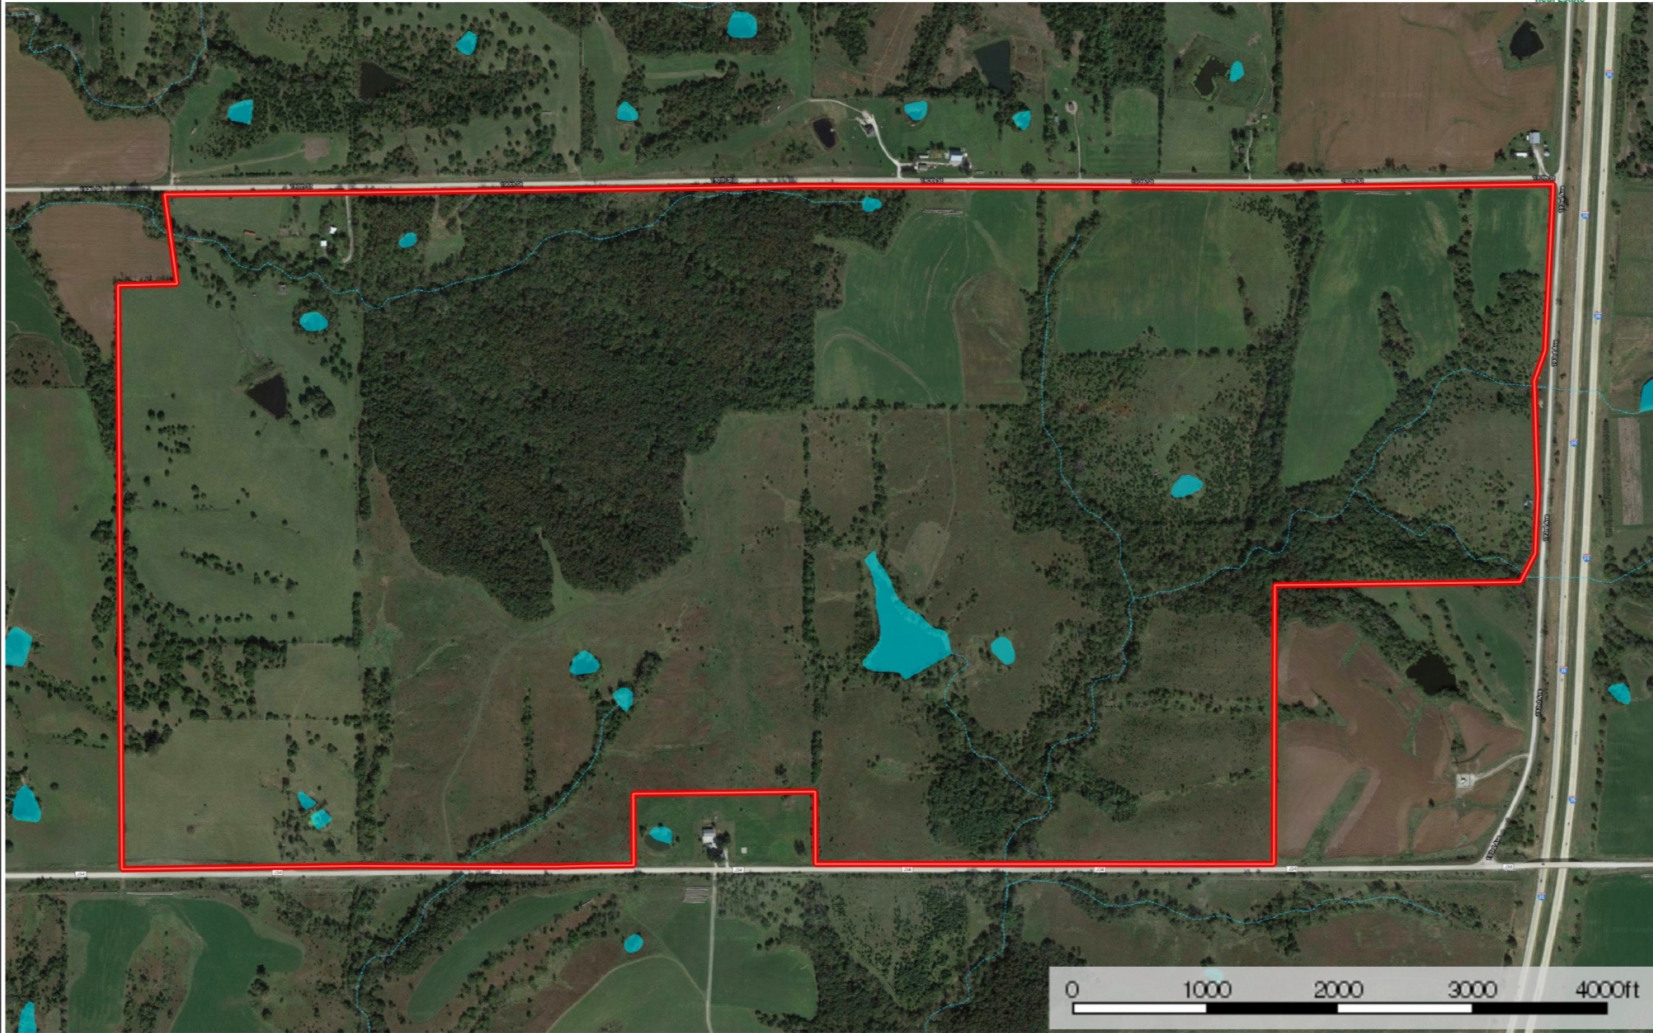

Decatur County 657.95 Acres M/L

Decatur County, Iowa, 657.95 AC +/-

Boundary

Stream,
Intermittent

River/Creek

Water Body

Rhonda Triggs
P: 712-621-1960

www.SouthernIowaRealEstate.com

2461 State Highway 2, Mount Ayr, Iowa 50854