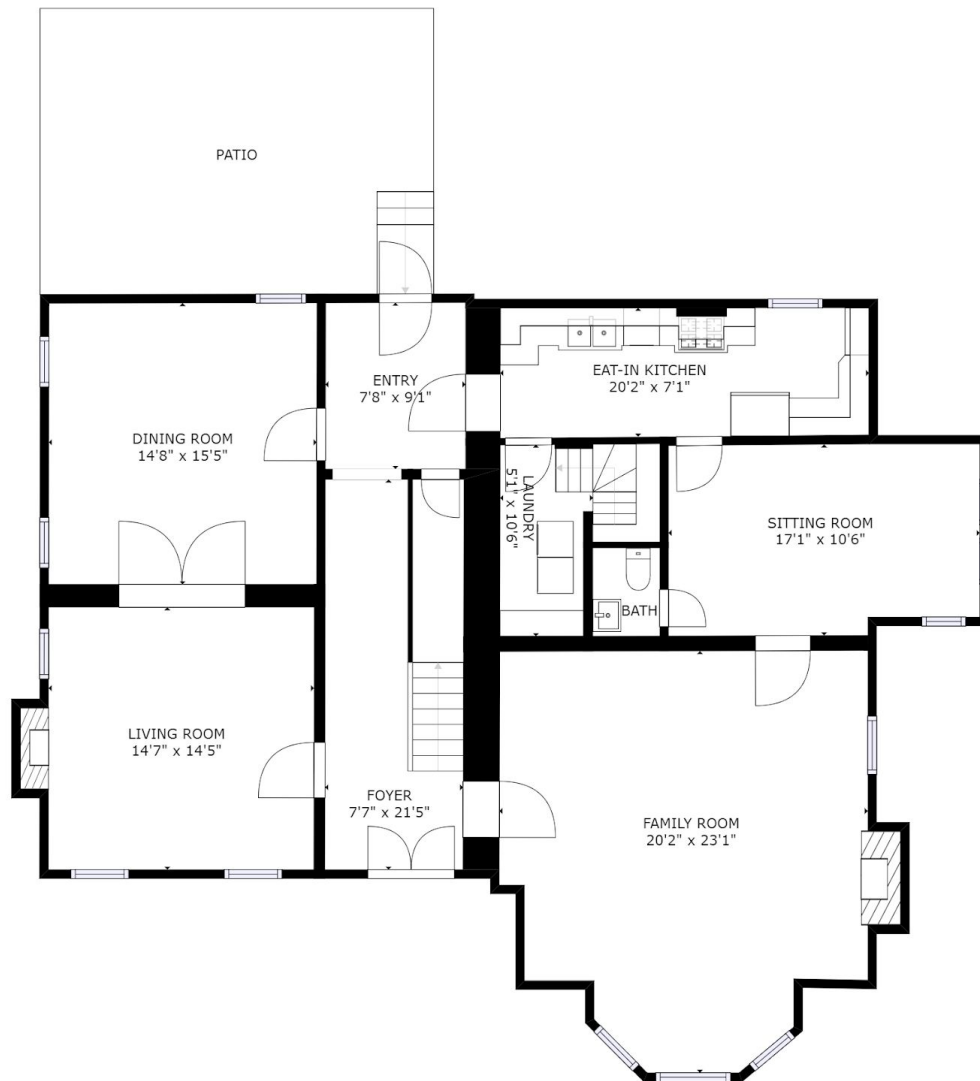

419 W Union Ave
 Batavia IL 60510
 Floor 1 (Basement)

GROSS INTERNAL AREA
 FLOOR 1: 836 sq ft, FLOOR 2: 1625 sq ft
 FLOOR 3: 1612 sq ft
 TOTAL: 4073 sq ft

SIZES AND DIMENSIONS ARE APPROXIMATE, ACTUAL MAY VARY.

419 W Union Ave
 Batavia IL 60510
 Floor 2 (Main Level)

GROSS INTERNAL AREA
 FLOOR 1: 836 sq ft, FLOOR 2: 1625 sq ft
 FLOOR 3: 1612 sq ft
 TOTAL: 4073 sq ft

SIZES AND DIMENSIONS ARE APPROXIMATE, ACTUAL MAY VARY.