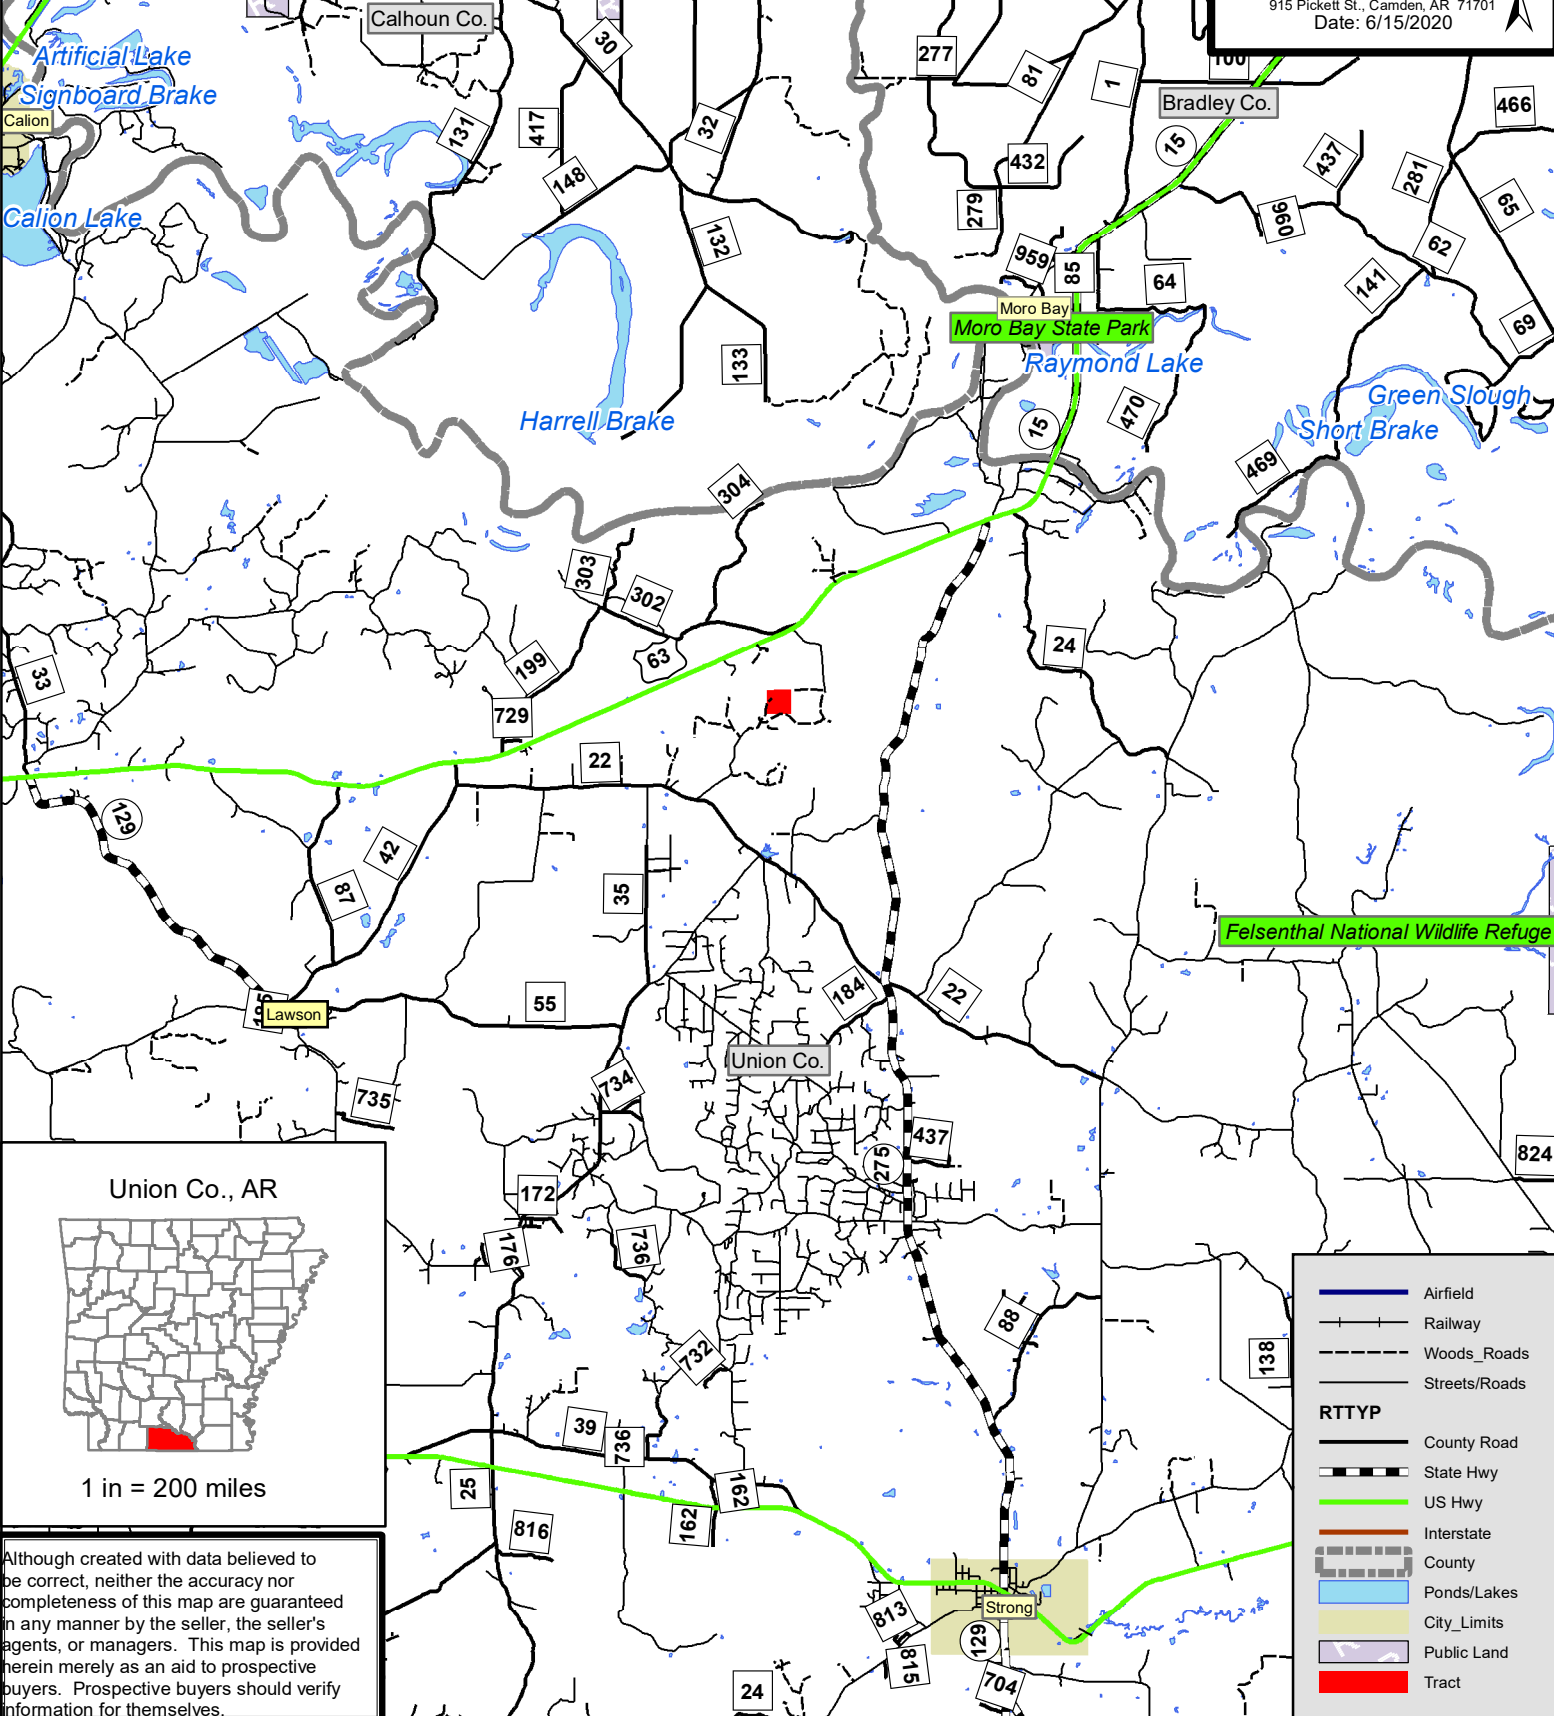

Long Pine Project  
Natural Area-Wildlife Management Area

Loc Map  
#03616 Caney Bayou Tract  
+/- 40 acres (Taxes)  
Sec. 13-17S/13W  
Union Co., AR  
— = property boundary  
1 in = 2 miles  
0 1 2 Miles  
Created By: DN  
Neeley Forestry Service, Inc.  
915 Pickett St., Camden, AR 71701  
Date: 6/15/2020

Dead Brake  
Cobeen Brake  
Artificial Lake  
Signboard Brake  
Calion  
Calion Lake

Although created with data believed to be correct, neither the accuracy nor completeness of this map are guaranteed in any manner by the seller, the seller's agents, or managers. This map is provided herein merely as an aid to prospective buyers. Prospective buyers should verify information for themselves.

- Airfield
- Railway
- Woods\_Roads
- Streets/Roads
- RTTYP
  - County Road
  - State Hwy
  - US Hwy
  - Interstate
  - County
  - Ponds/Lakes
  - City\_Limits
  - Public Land
  - Tract