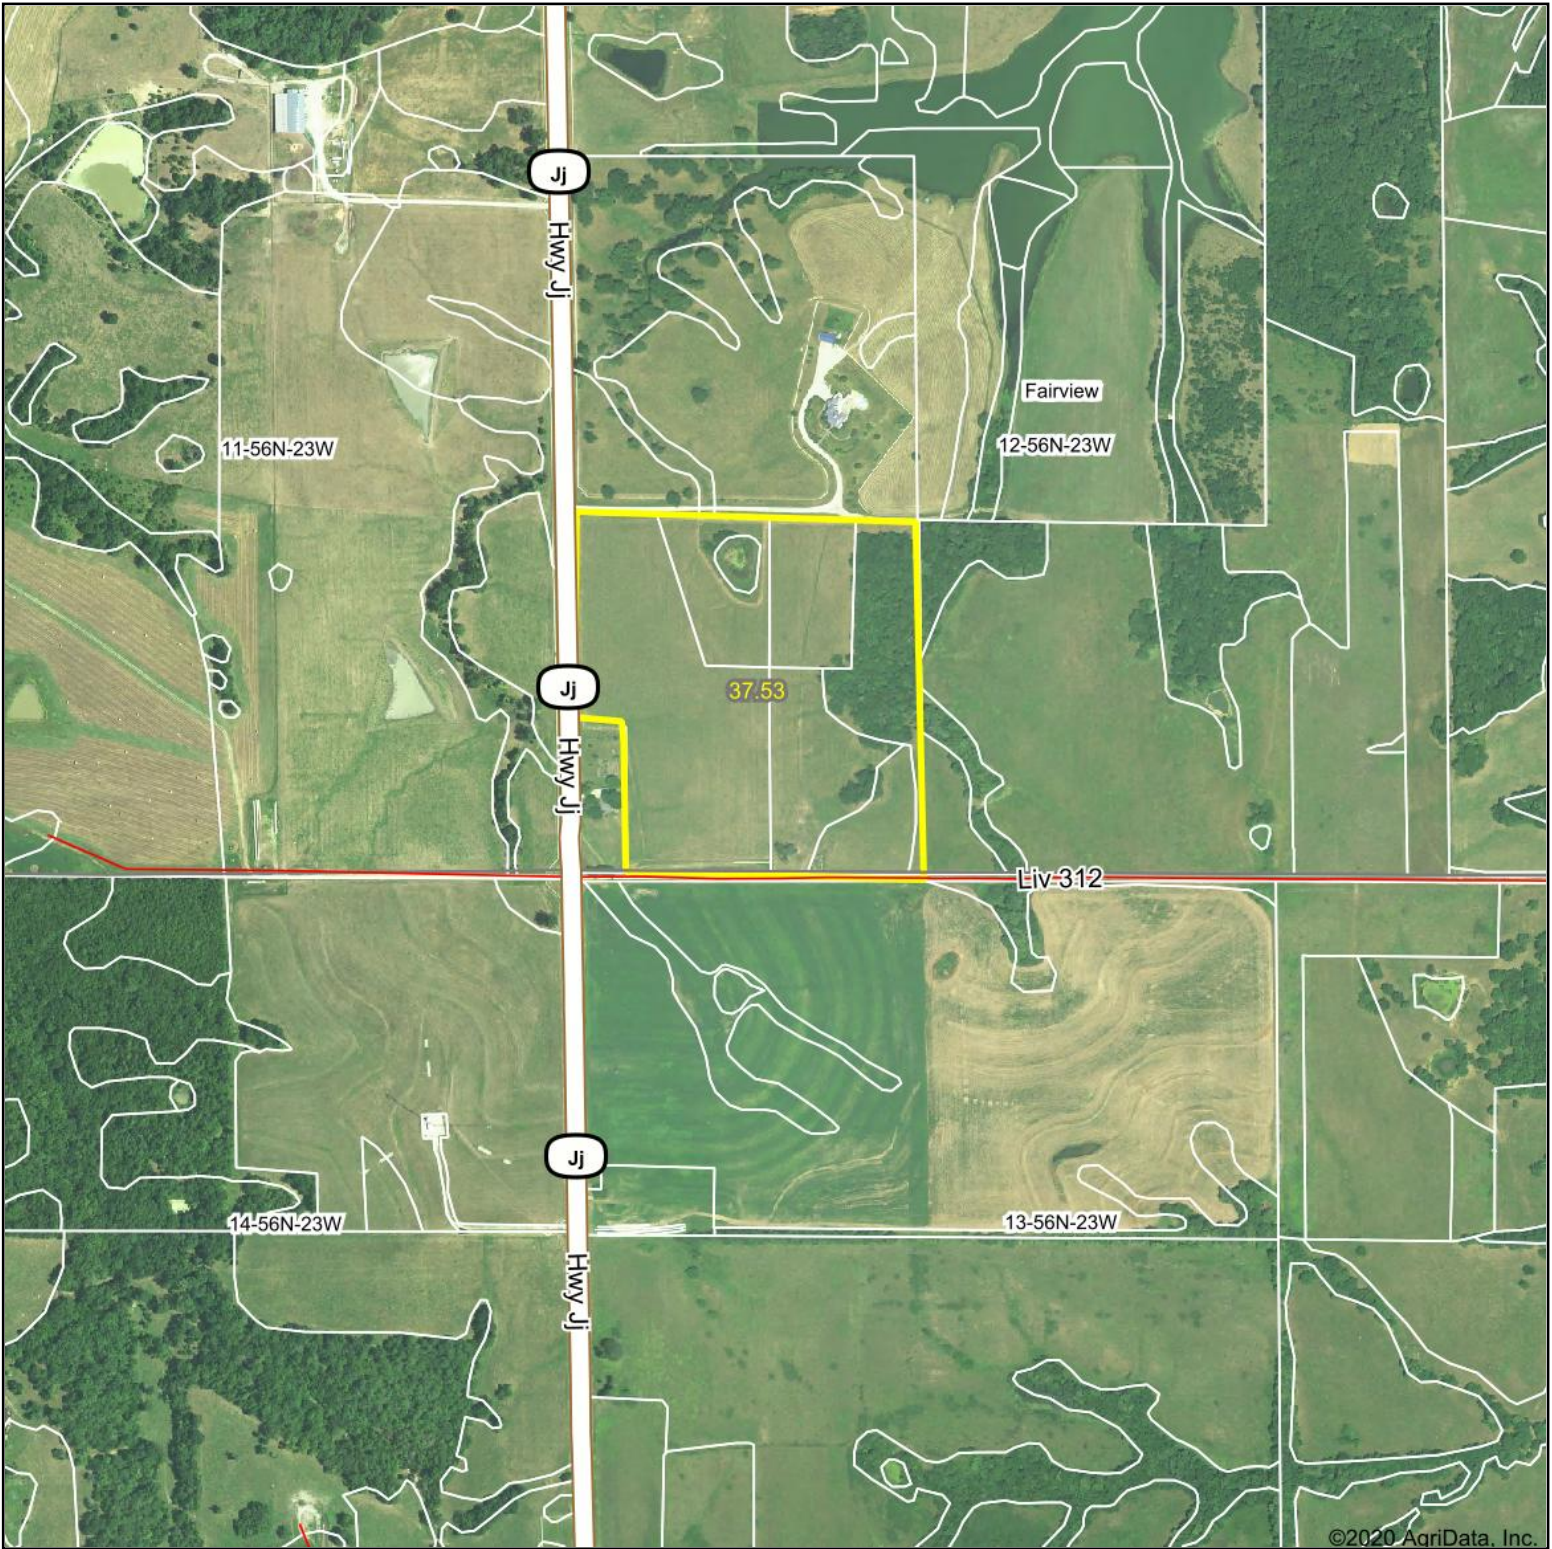

Aerial Map

©2020 AgriData, Inc.

Map Center: 39° 40' 30.27, -93° 26' 21.69

United Country
Property Solutions, LLC

12-56N-23W
Livingston County
Missouri

Maps Provided By:
surety
CUSTOMIZED ONLINE MAPPING
© AgriData, Inc. 2020 www.AgriDataInc.com

7/21/2020

Field borders provided by Farm Service Agency as of 5/21/2008.