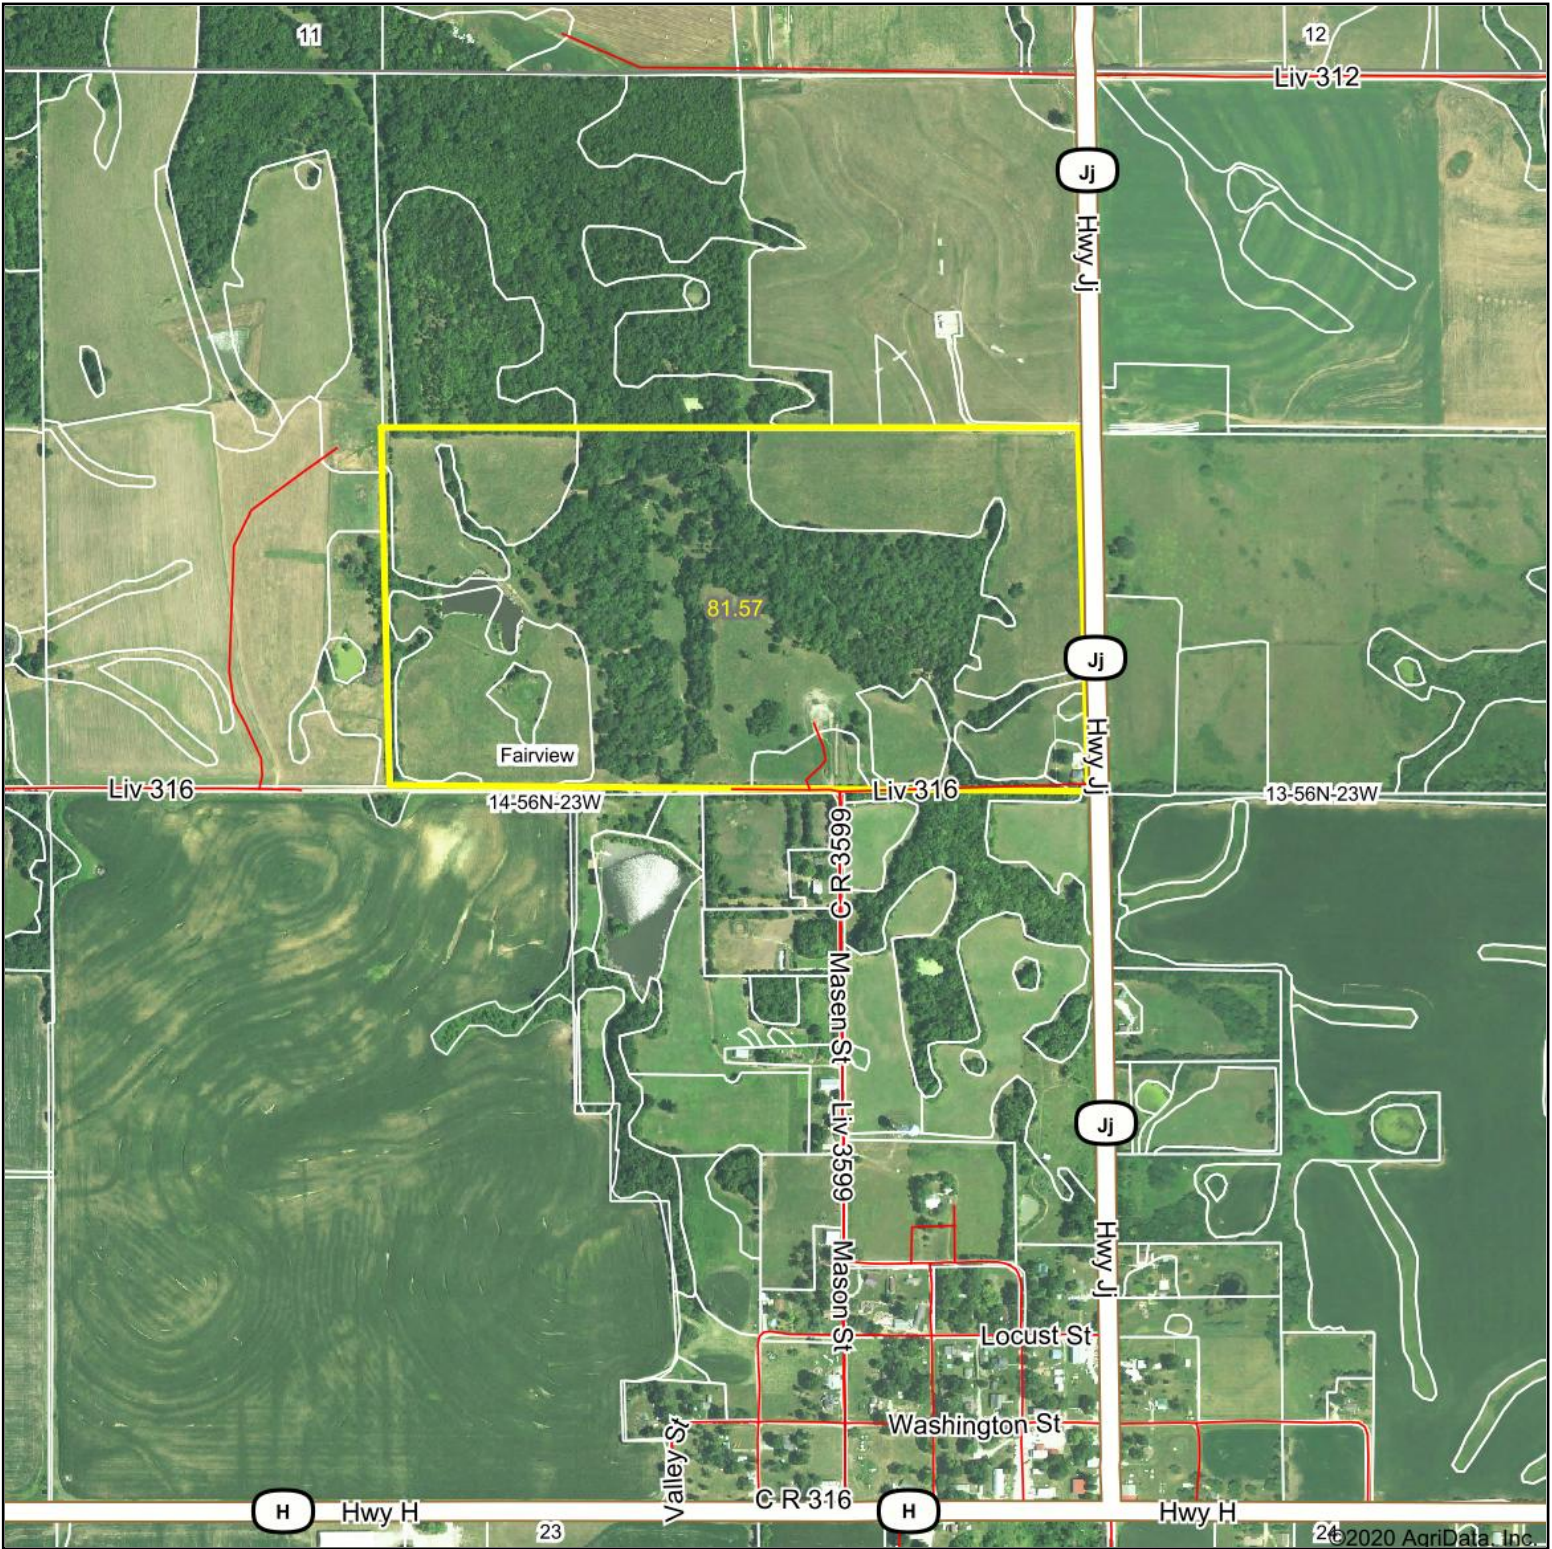

Aerial Map

Map Center: 39° 40' 0.39, -93° 26' 46.2

United Country
Property Solutions, LLC

14-56N-23W
Livingston County
Missouri

Maps Provided By:
surety
CUSTOMIZED ONLINE MAPPING
© AgriData, Inc. 2020 www.AgriDataInc.com