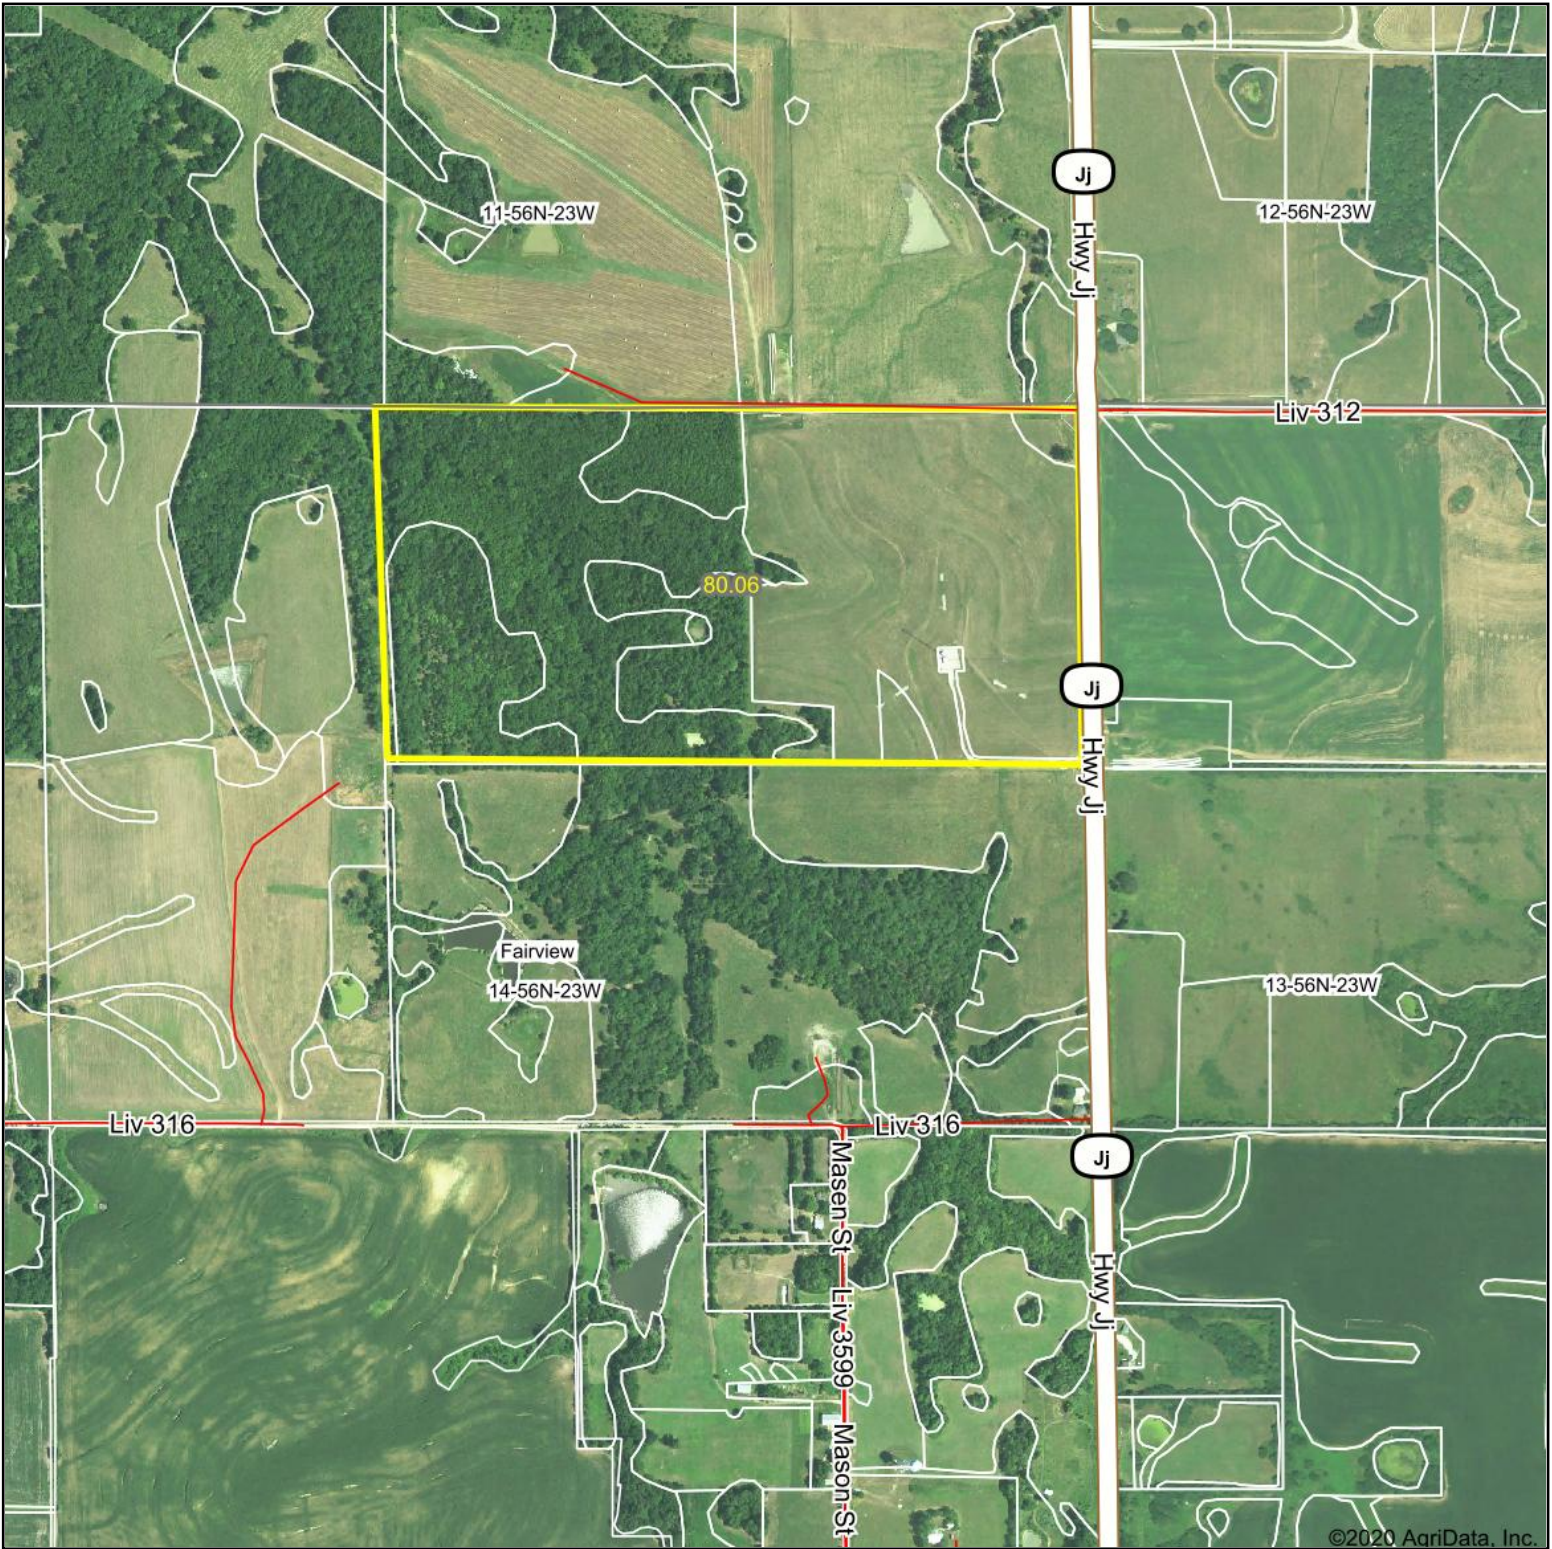

# Aerial Map

©2020 AgriData, Inc.

Map Center: 39° 40' 12.84, -93° 26' 46.38

**United Country**  
Property Solutions, LLC

**14-56N-23W**  
**Livingston County**  
**Missouri**

Maps Provided By:  
**surety**  
CUSTOMIZED ONLINE MAPPING  
© AgriData, Inc. 2020 www.AgriDataInc.com

7/21/2020

Field borders provided by Farm Service Agency as of 5/21/2008.