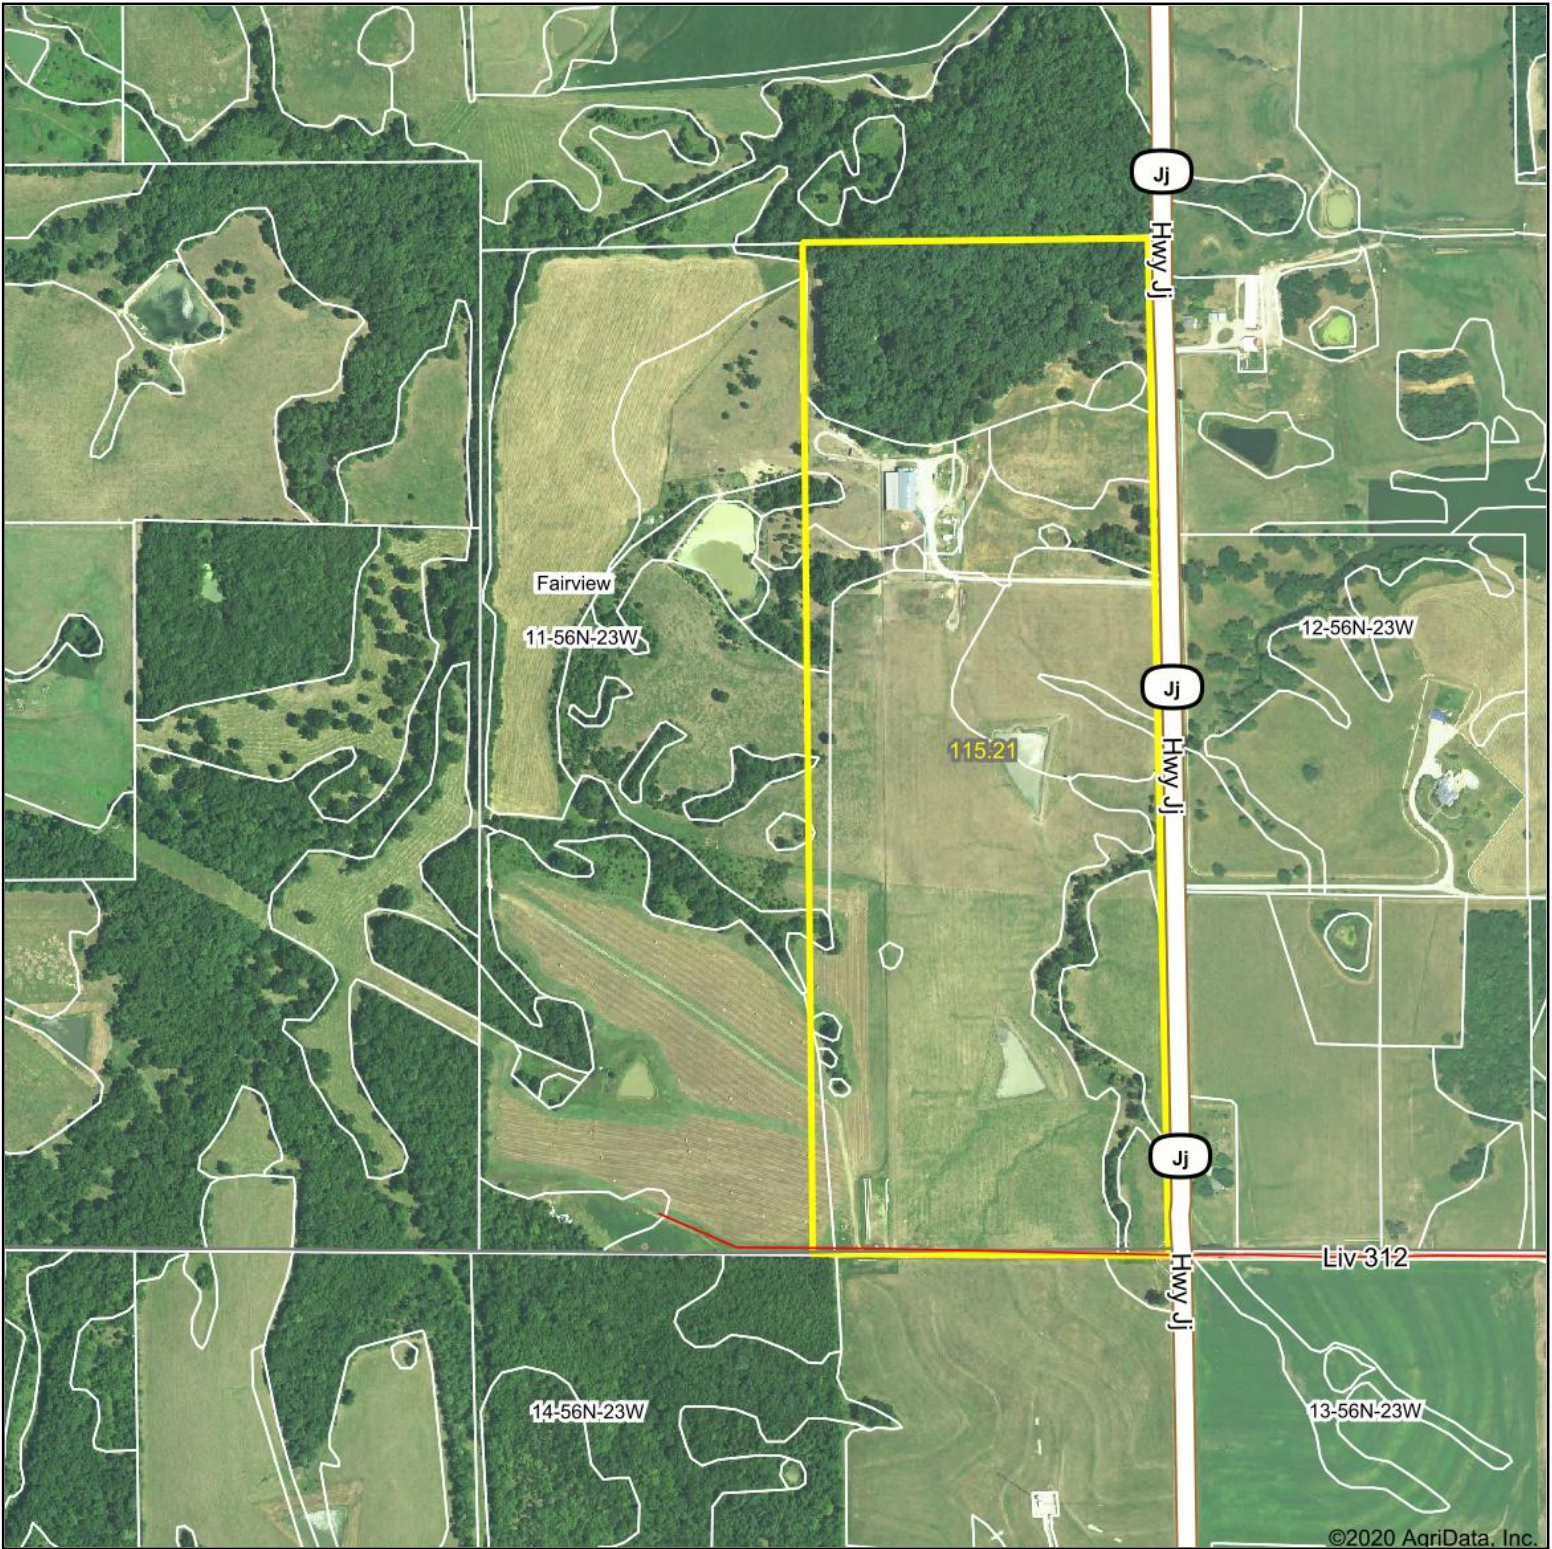

Aerial Map

**United
Country**

**Property
Solutions, LLC**

Maps Provided By:

surety
CUSTOMIZED ONLINE MAPPING

© AgriData, Inc. 2020 www.AgriDataInc.com

Map Center: 39° 40' 44.2, -93° 26' 51.13

0ft 829ft 1657ft

**11-56N-23W
Livingston County
Missouri**

7/21/2020