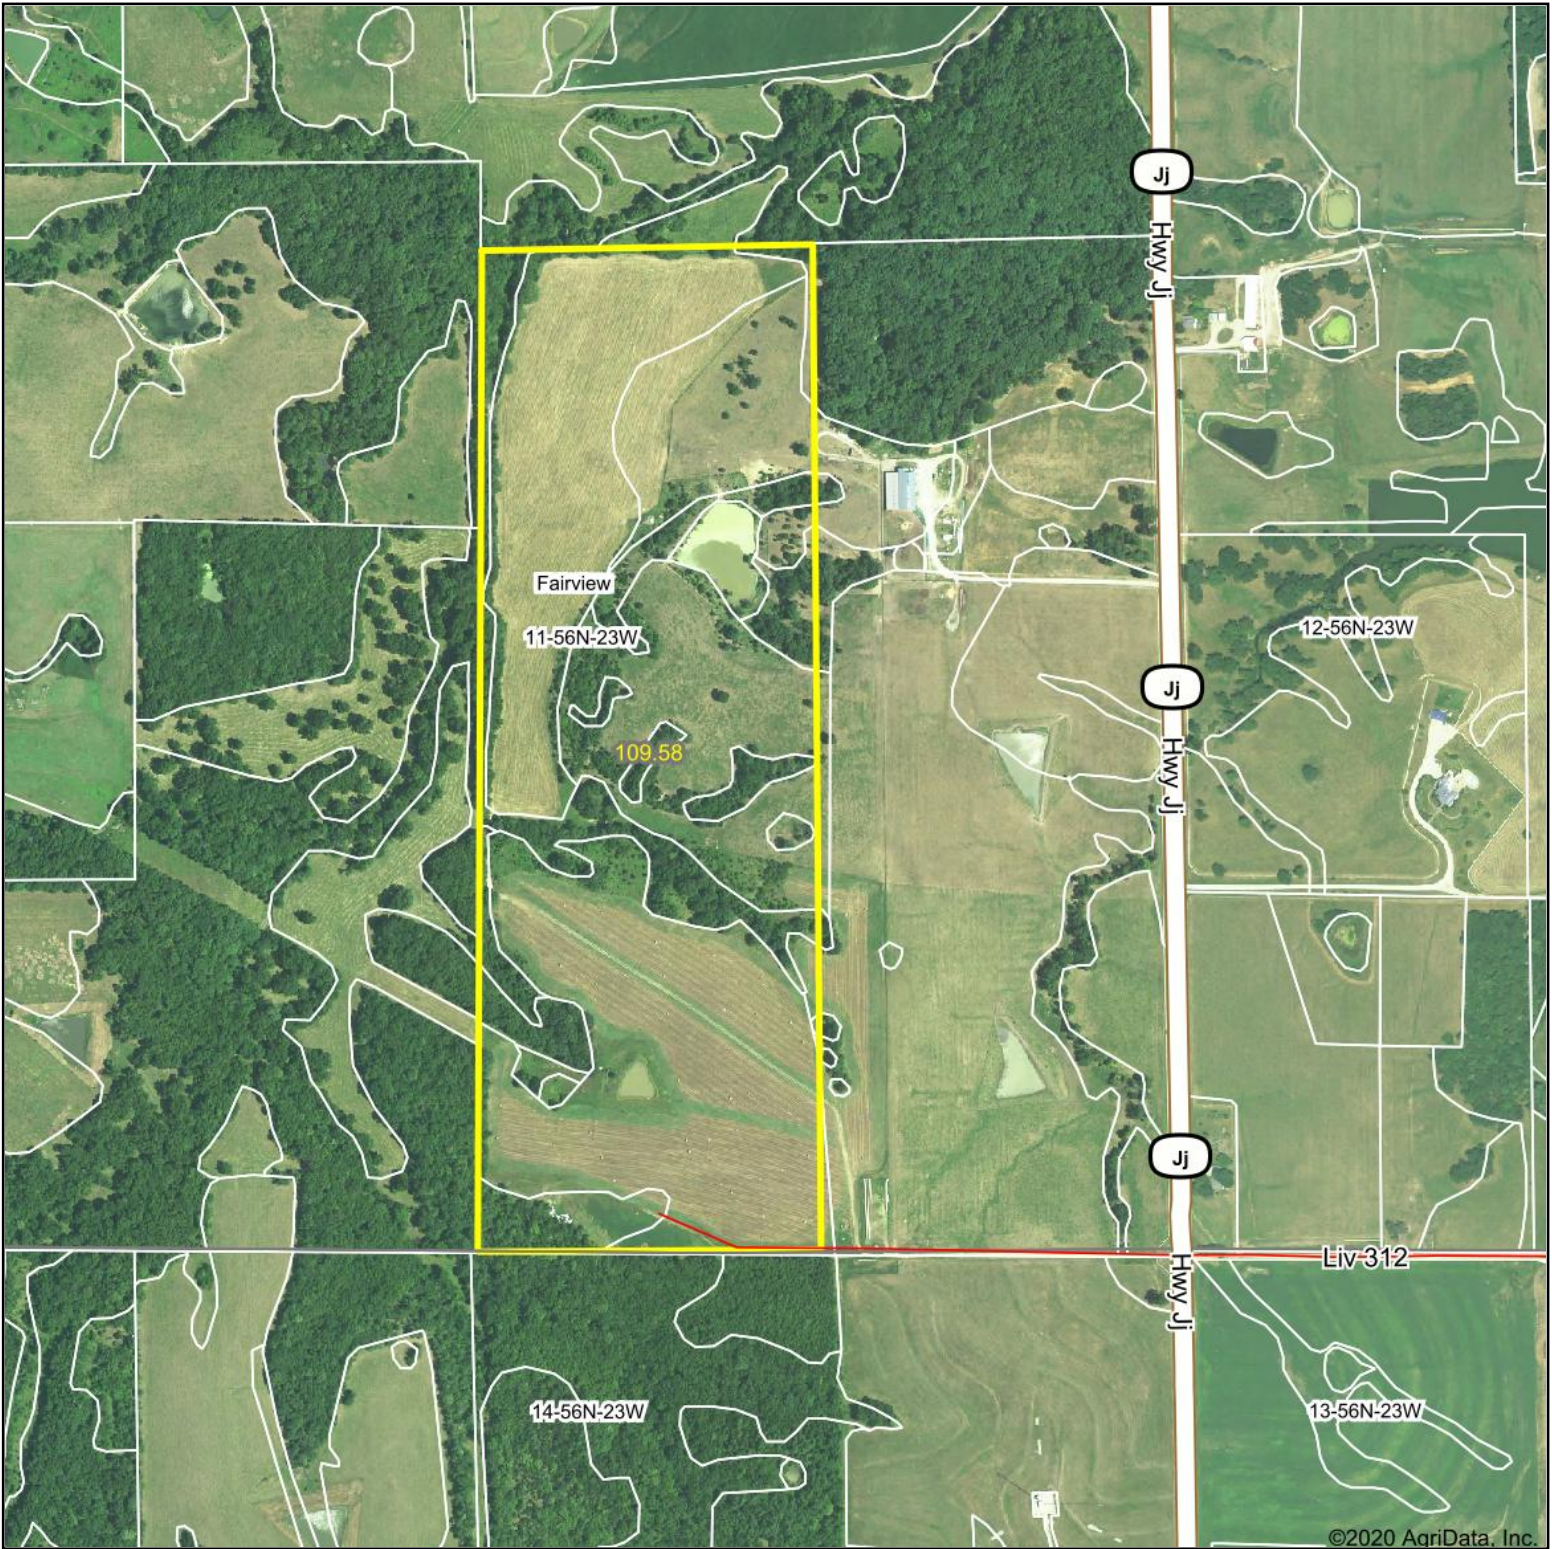

Aerial Map

©2020 AgriData, Inc.

United Country

Property Solutions, LLC

Maps Provided By:

surety
CUSTOMIZED ONLINE MAPPING

© AgriData, Inc. 2020 www.AgriDataInc.com

Map Center: 39° 40' 44.2, -93° 26' 51.13

0ft 829ft 1657ft

11-56N-23W
Livingston County
Missouri

7/21/2020