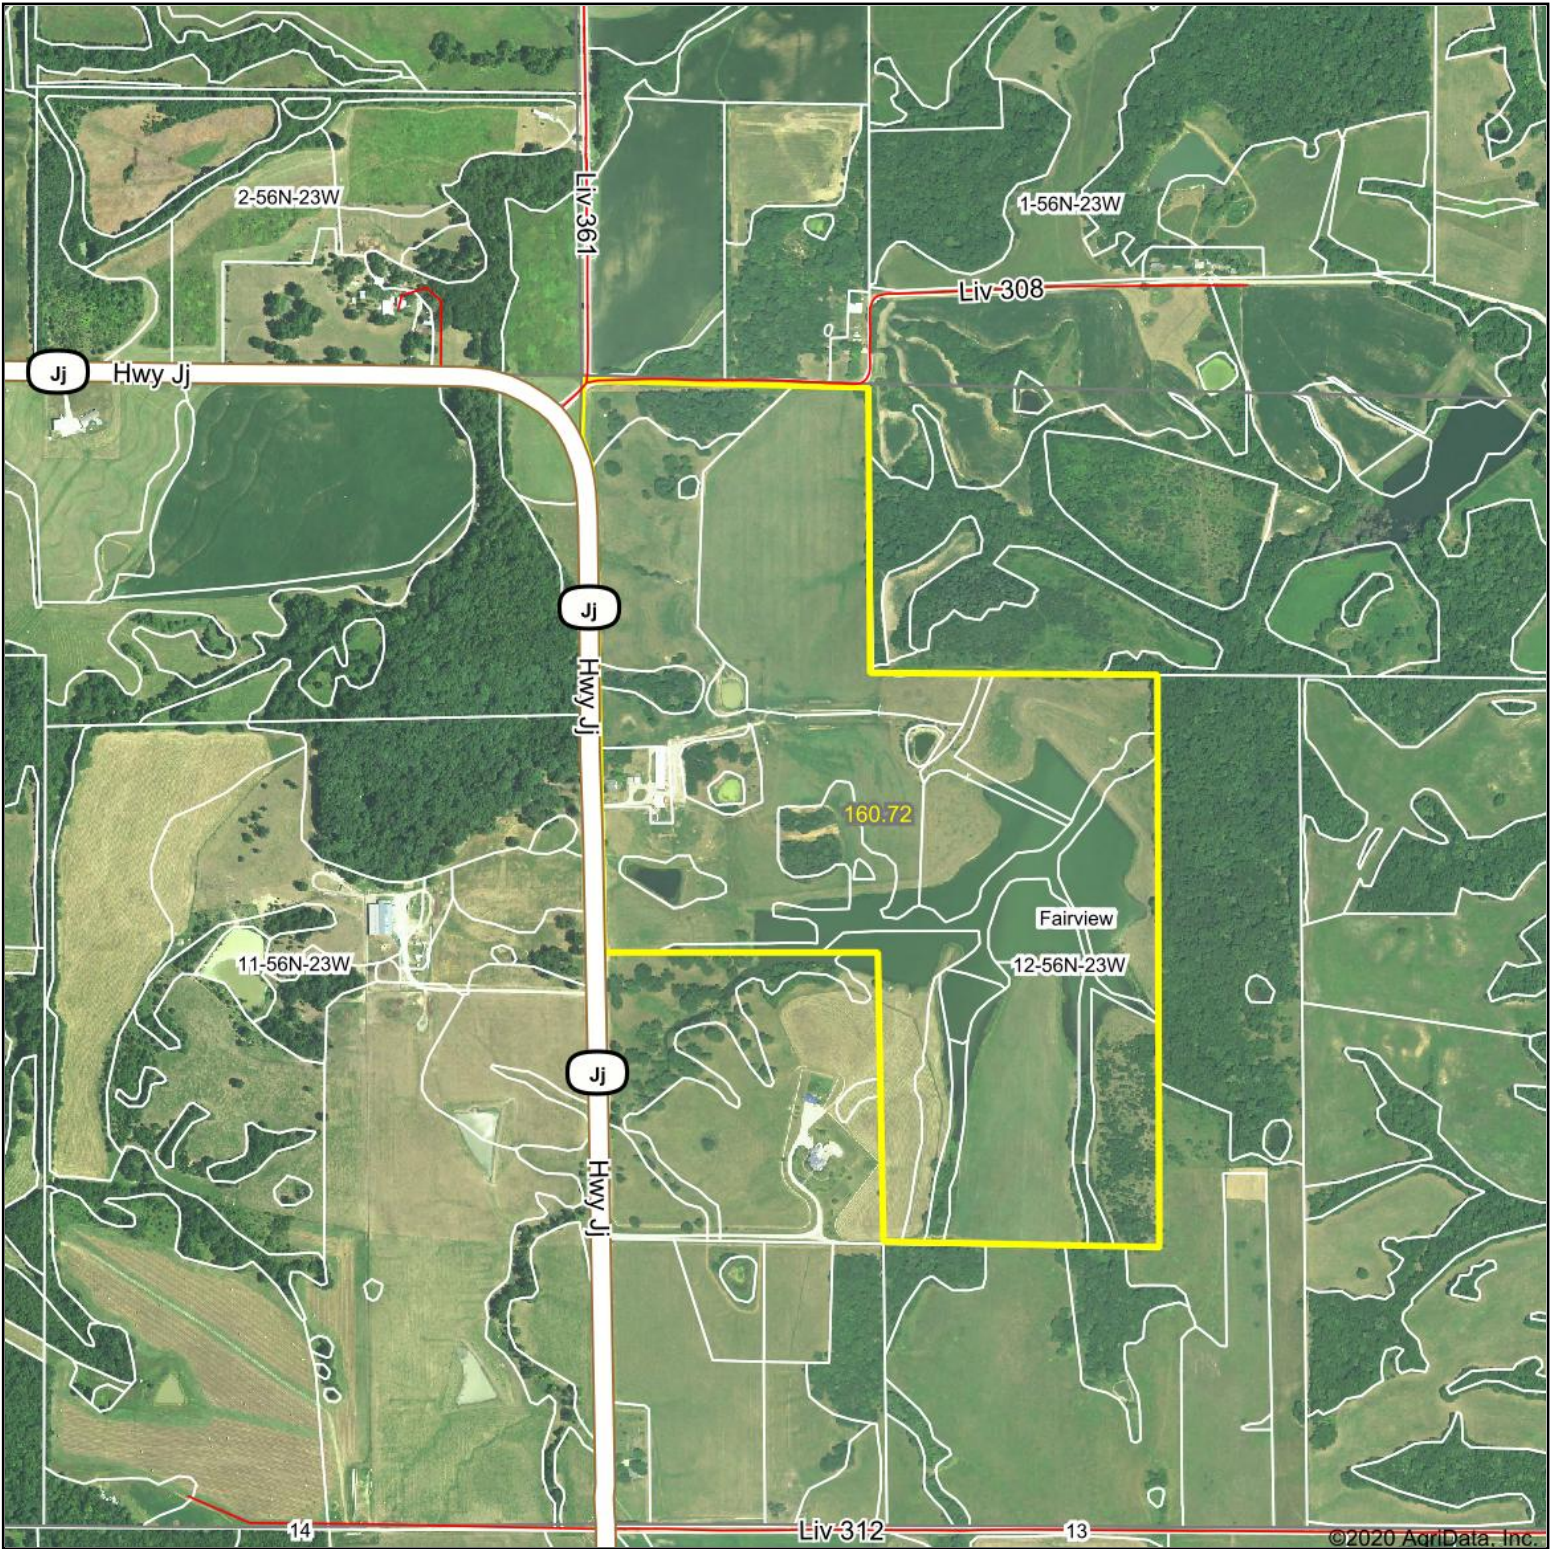

Aerial Map

©2020 AgriData, Inc.

Property Solutions, LLC

Maps Provided By:

© AgriData, Inc. 2020 www.AgridataInc.com

Map Center: 39° 41' 1.53, -93° 26' 21.49

12-56N-23W
Livingston County
Missouri

7/21/2020