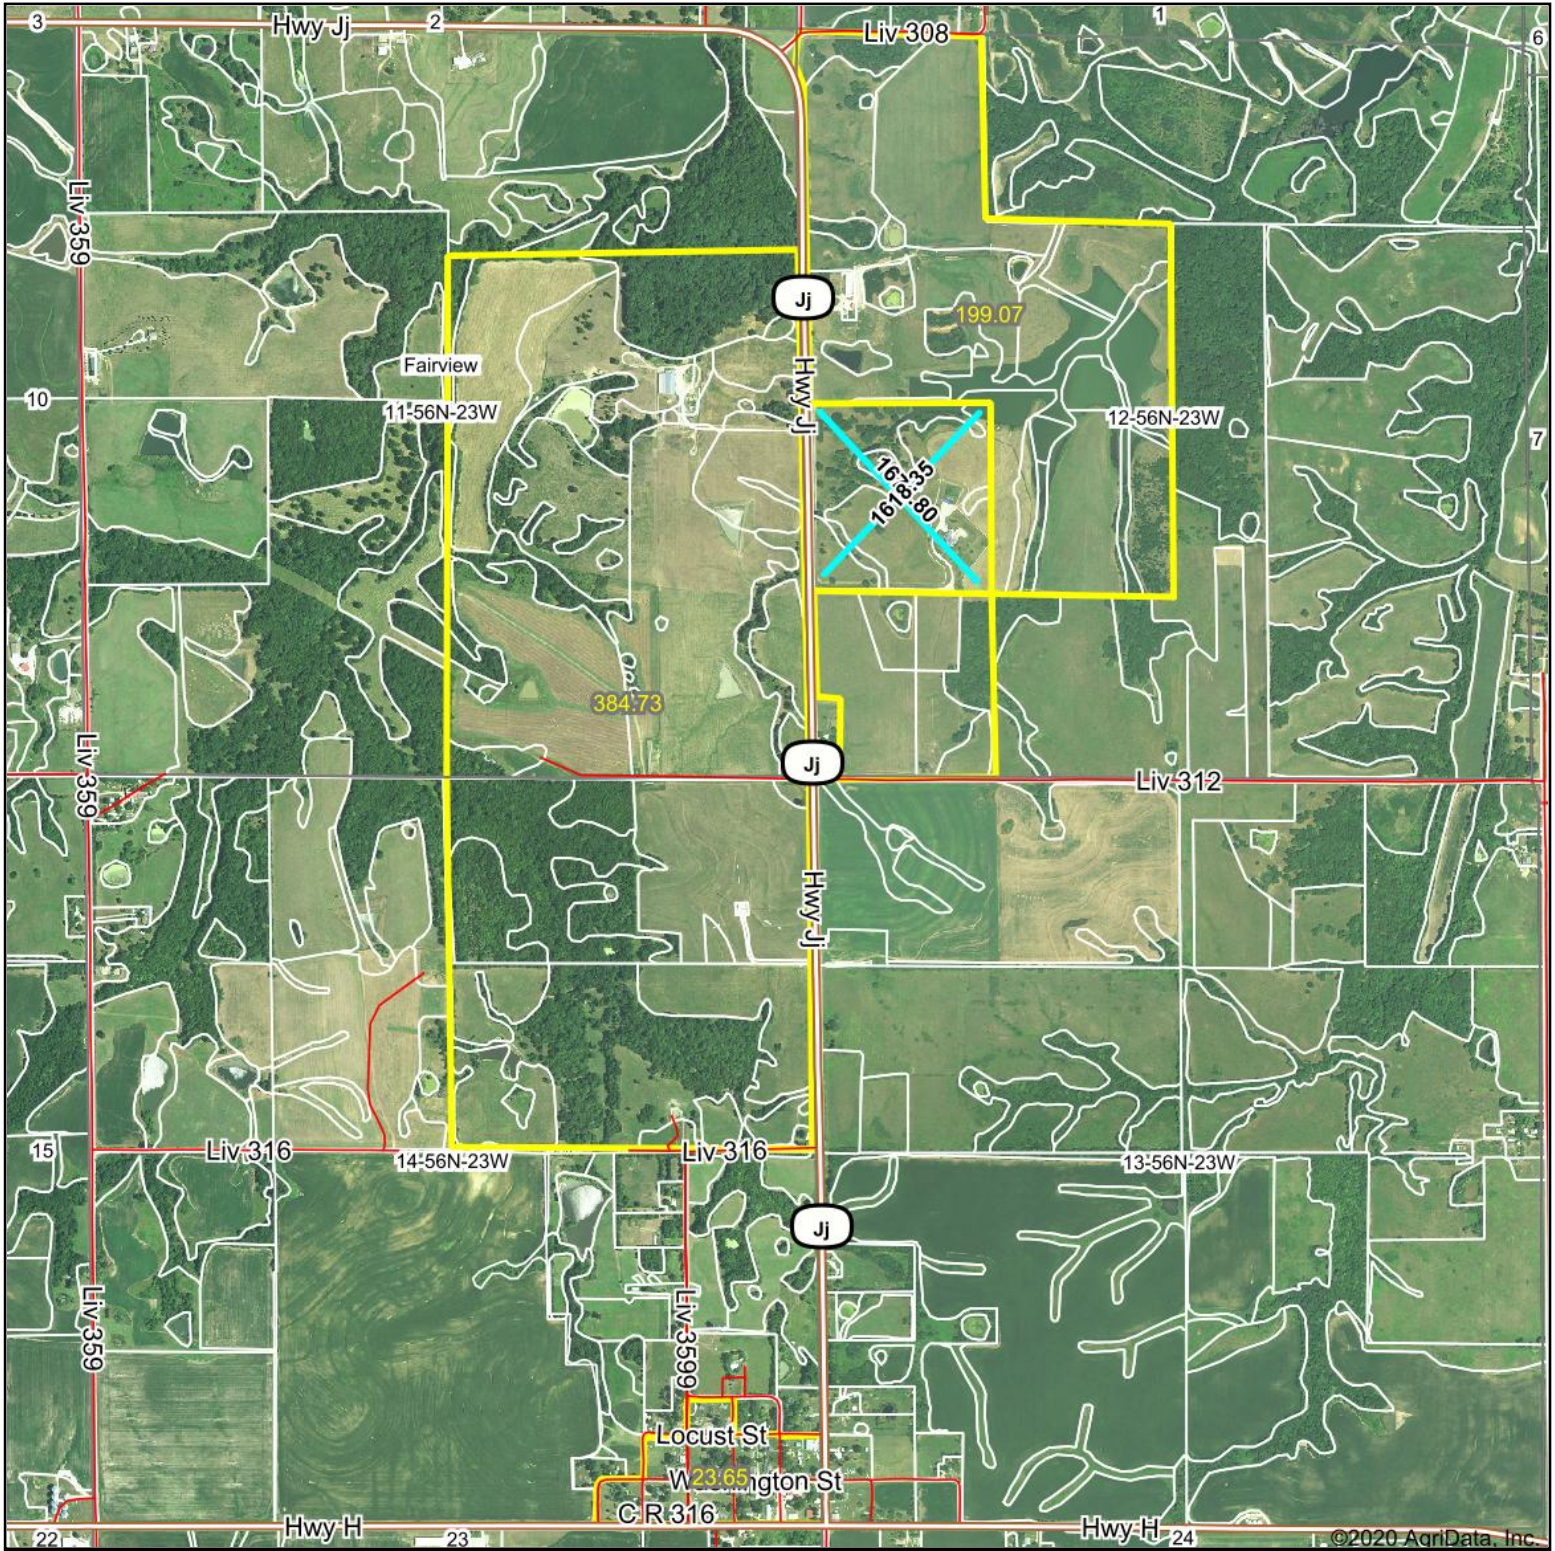

Aerial Map

Map Center: 39° 40' 26.71, -93° 26' 34.77

United Country
Property Solutions, LLC

11-56N-23W
Livingston County
Missouri

Maps Provided By:
surety
CUSTOMIZED ONLINE MAPPING
© AgriData, Inc. 2020 www.AgriDataInc.com

7/18/2020

Field borders provided by Farm Service Agency as of 5/21/2008.