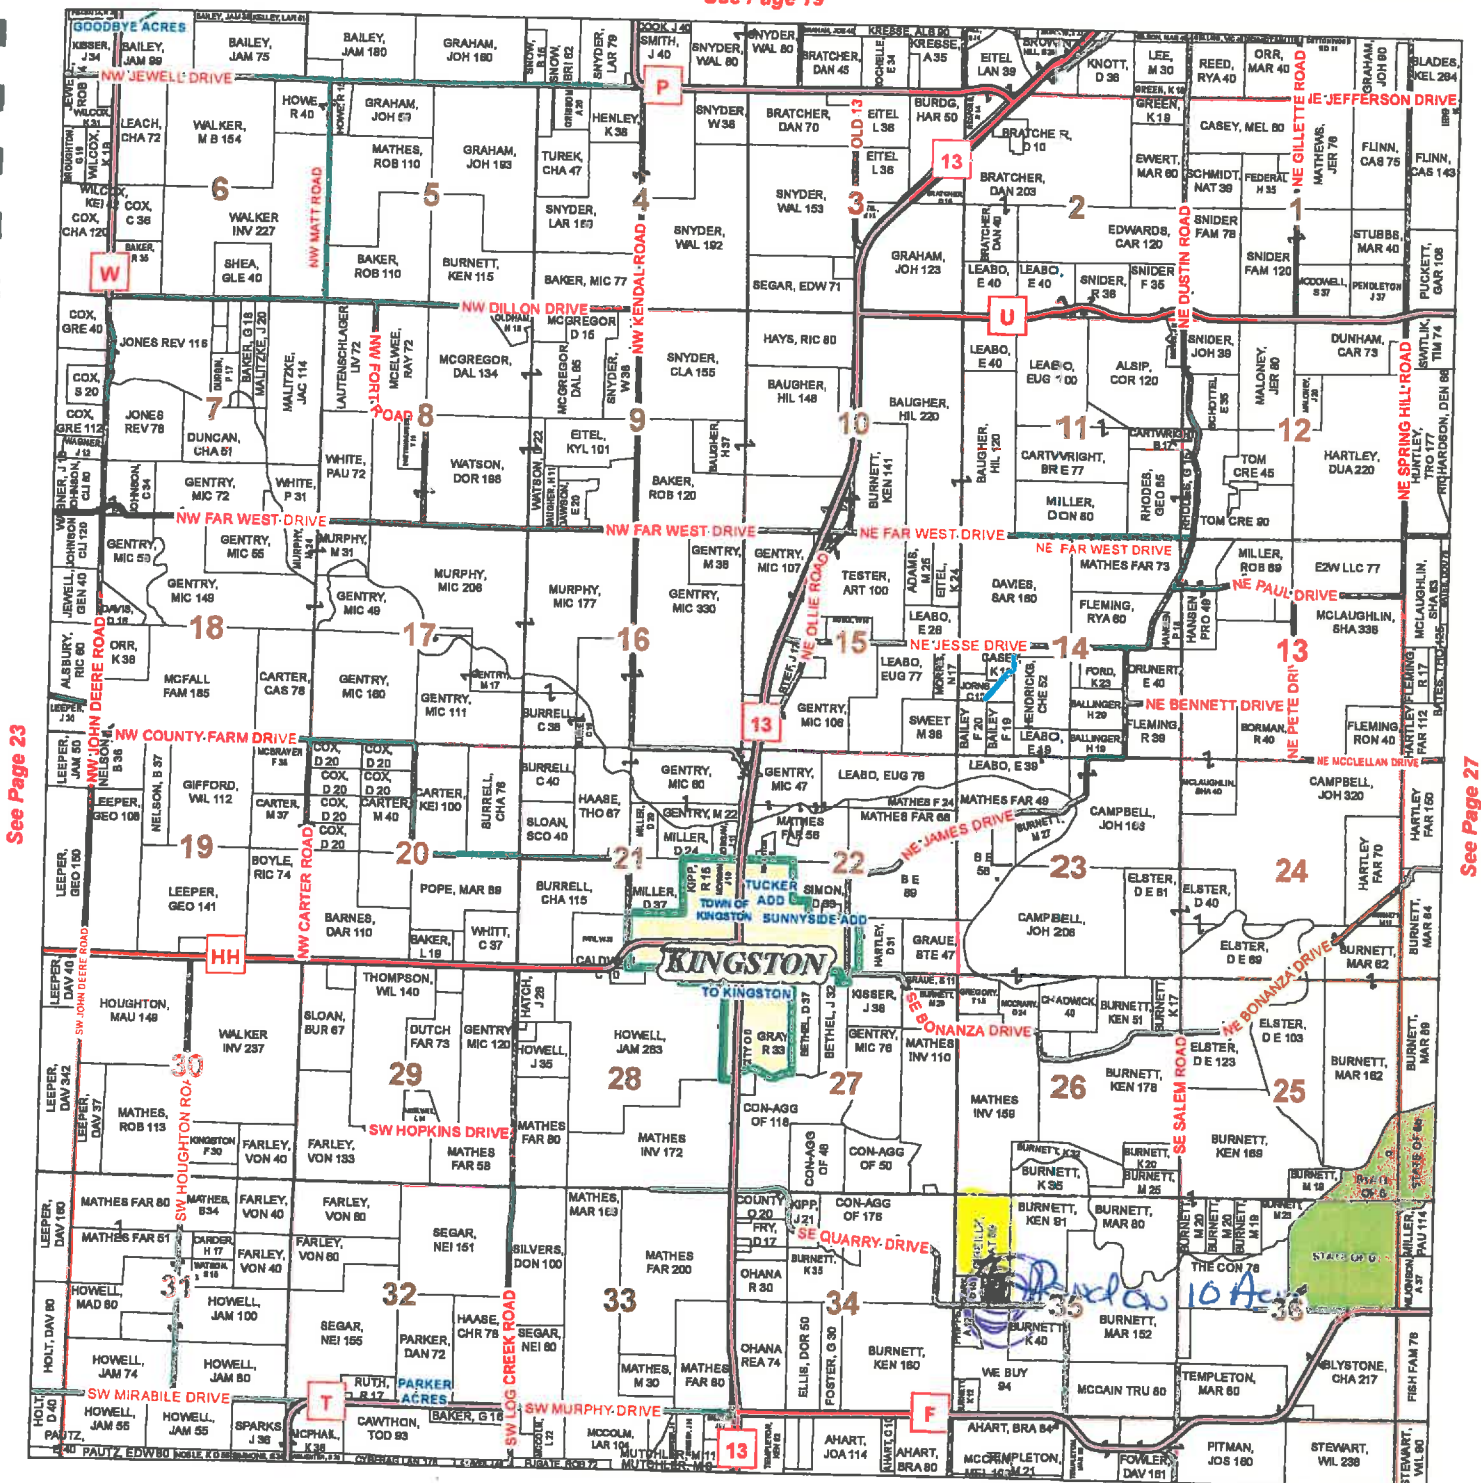

1 field, 68 acres in Caldwell County, MO

TOWNSHIP/SECTION 56N 28W - 26, 35

Caldwell County, MO

FIELD	ACRES	LOCATION
	68.31	56N 28W - 26, 35 APN: 067353.00

T56N-R28W KINGSTON TOWNSHIP

See Page 19

See Page 35

Most parcels > 10 ac labeled

© Copyright Caldwell County, MO

This Cadastral Map is for informational purposes only. It does not purport to represent a property boundary survey of the parcels shown and shall not be used for conveyances or the establishment of property boundaries

GIS & Map Development By:

Legend	
	US Highways
	ST Highways
	County Roads
	Dirt Roads
	Lanes
	Rail Roads
	Water
	Land Hoeds
	Cemeteries
	Church
	County Boundary
	City Limits
	Township-Range
	Sections
	Political Township
	Land Ownership
	Subdivisions