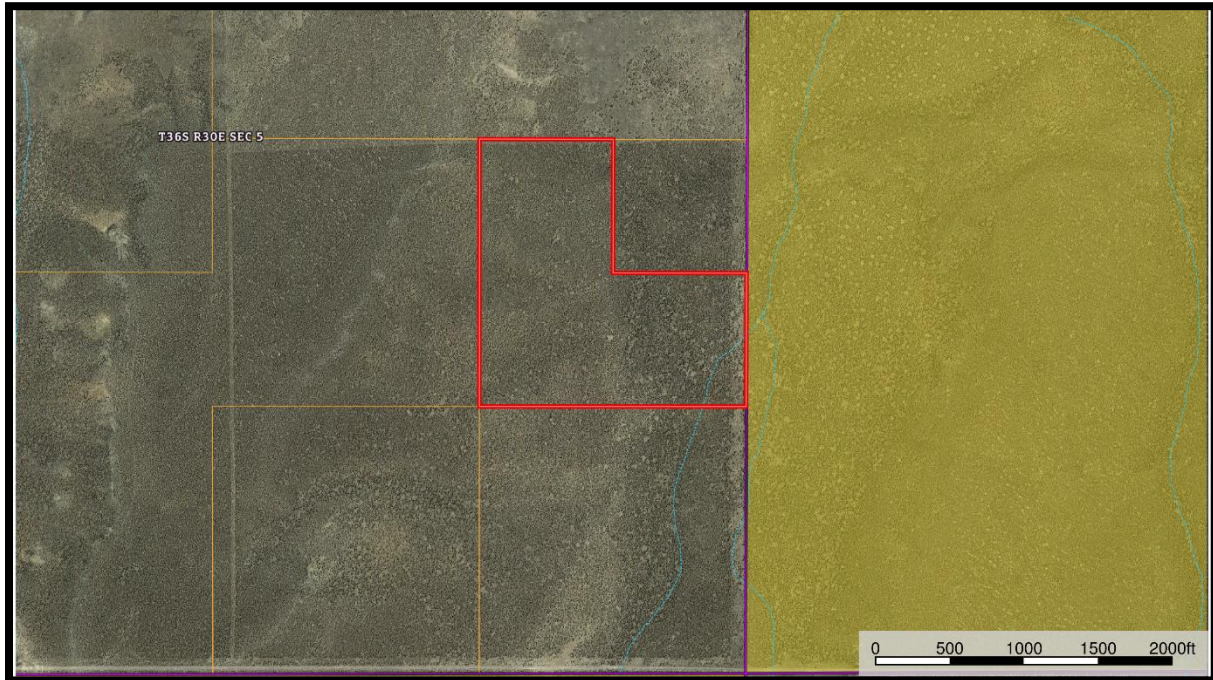

**LEGAL DESC.:** T36S R30E WM Sec. 05: Tax Lot 300

**ACREAGE:** 30 acres

**TAXES:** \$26.08

**PRICE:** \$9,000.00

**COMMENTS:** 30 acres located in Catlow Valley off of Garrison Lake Rd near Fields, Oregon. Steens Mountains and Hart Mountain are all located near the property. Borders a section of BLM property. No legal access.

PROPERTY

- Boundary
- Stream, Intermittent
- River/Creek
- Water Body