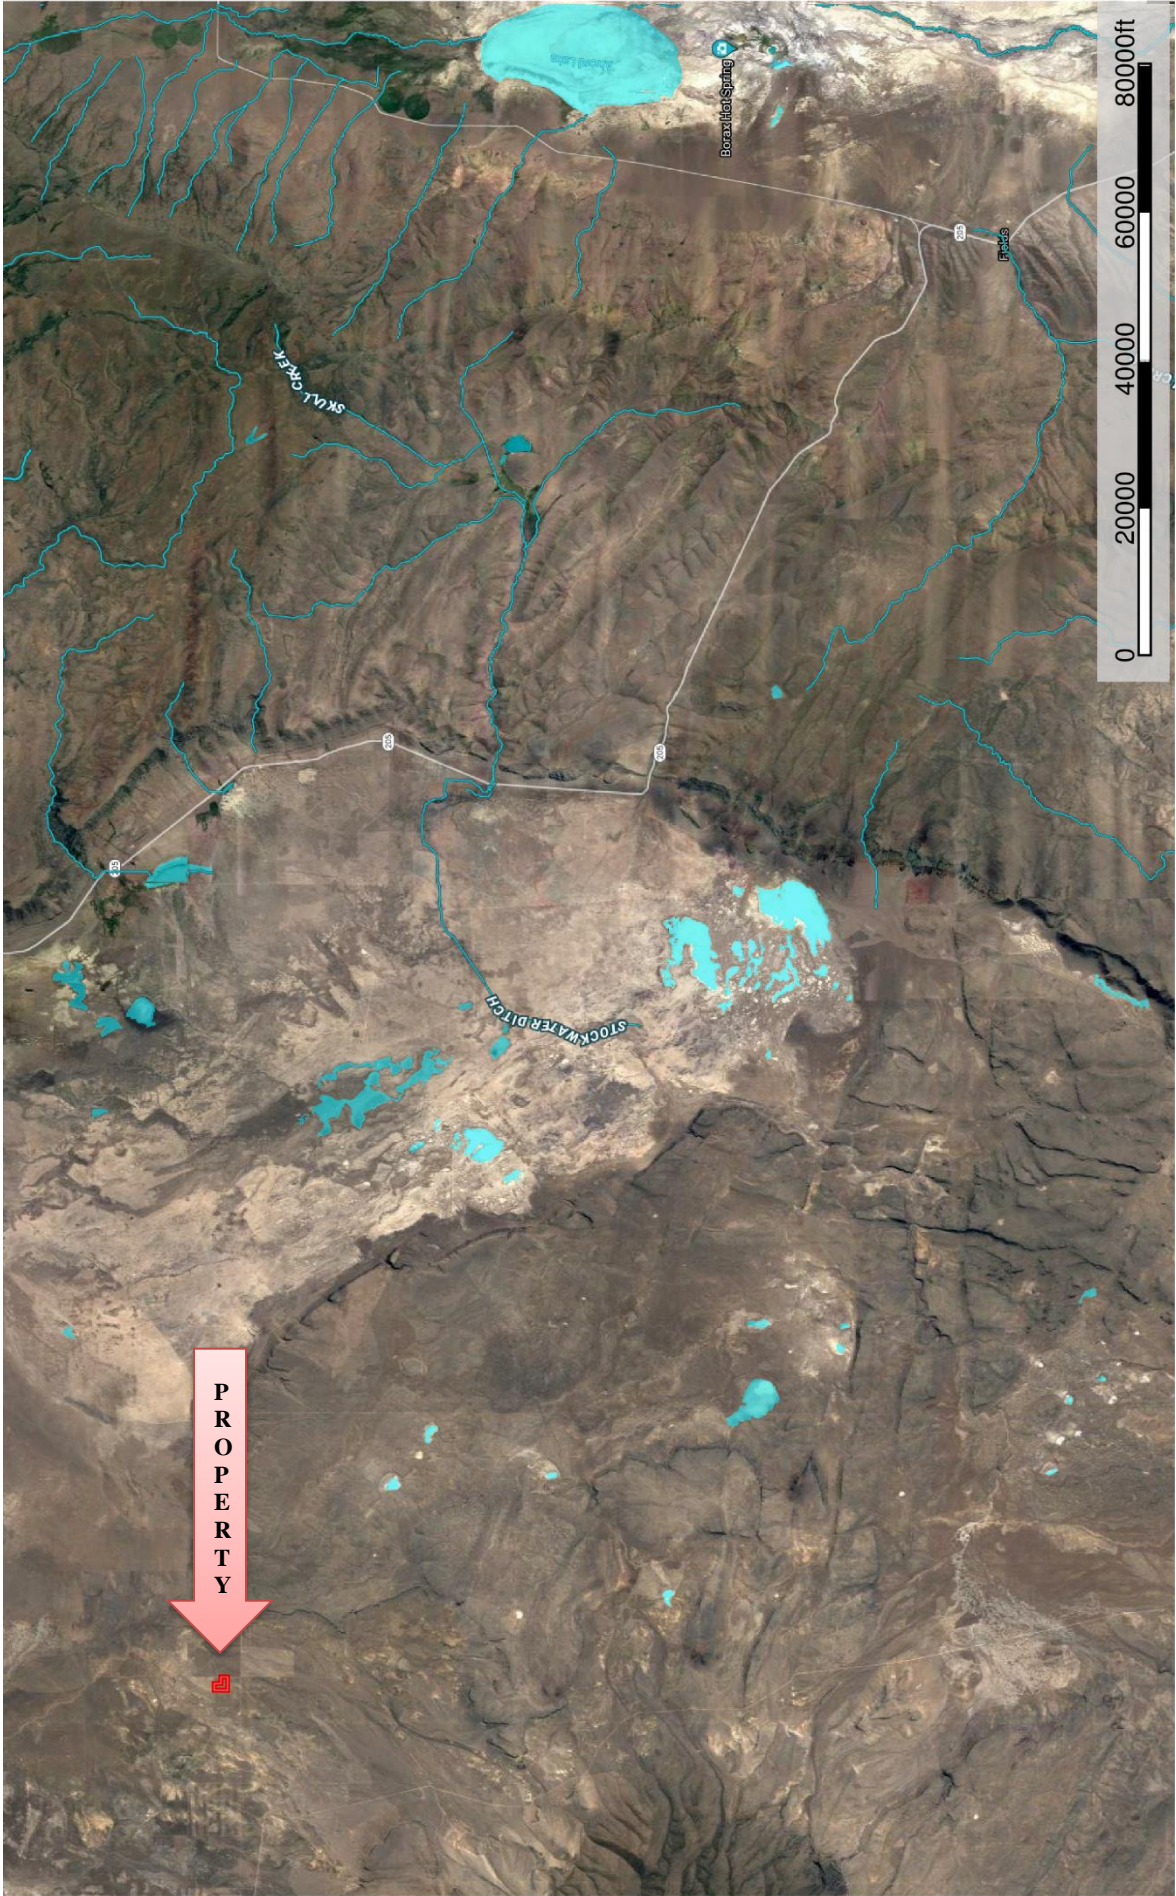

**LEGAL DESC.:** T36S R30E WM Sec. 05: Tax Lot 300

**ACREAGE:** 30 acres

**TAXES:** \$26.08

**PRICE:** \$9,000.00

**COMMENTS:** 30 acres located in Catlow Valley off of Garrison Lake Rd near Fields, Oregon. Steens Mountains and Hart Mountain are all located near the property. Borders a section of BLM property. No legal access.

PROPERTY

- Boundary
- Stream, Intermittent
- River/Creek
- Water Body