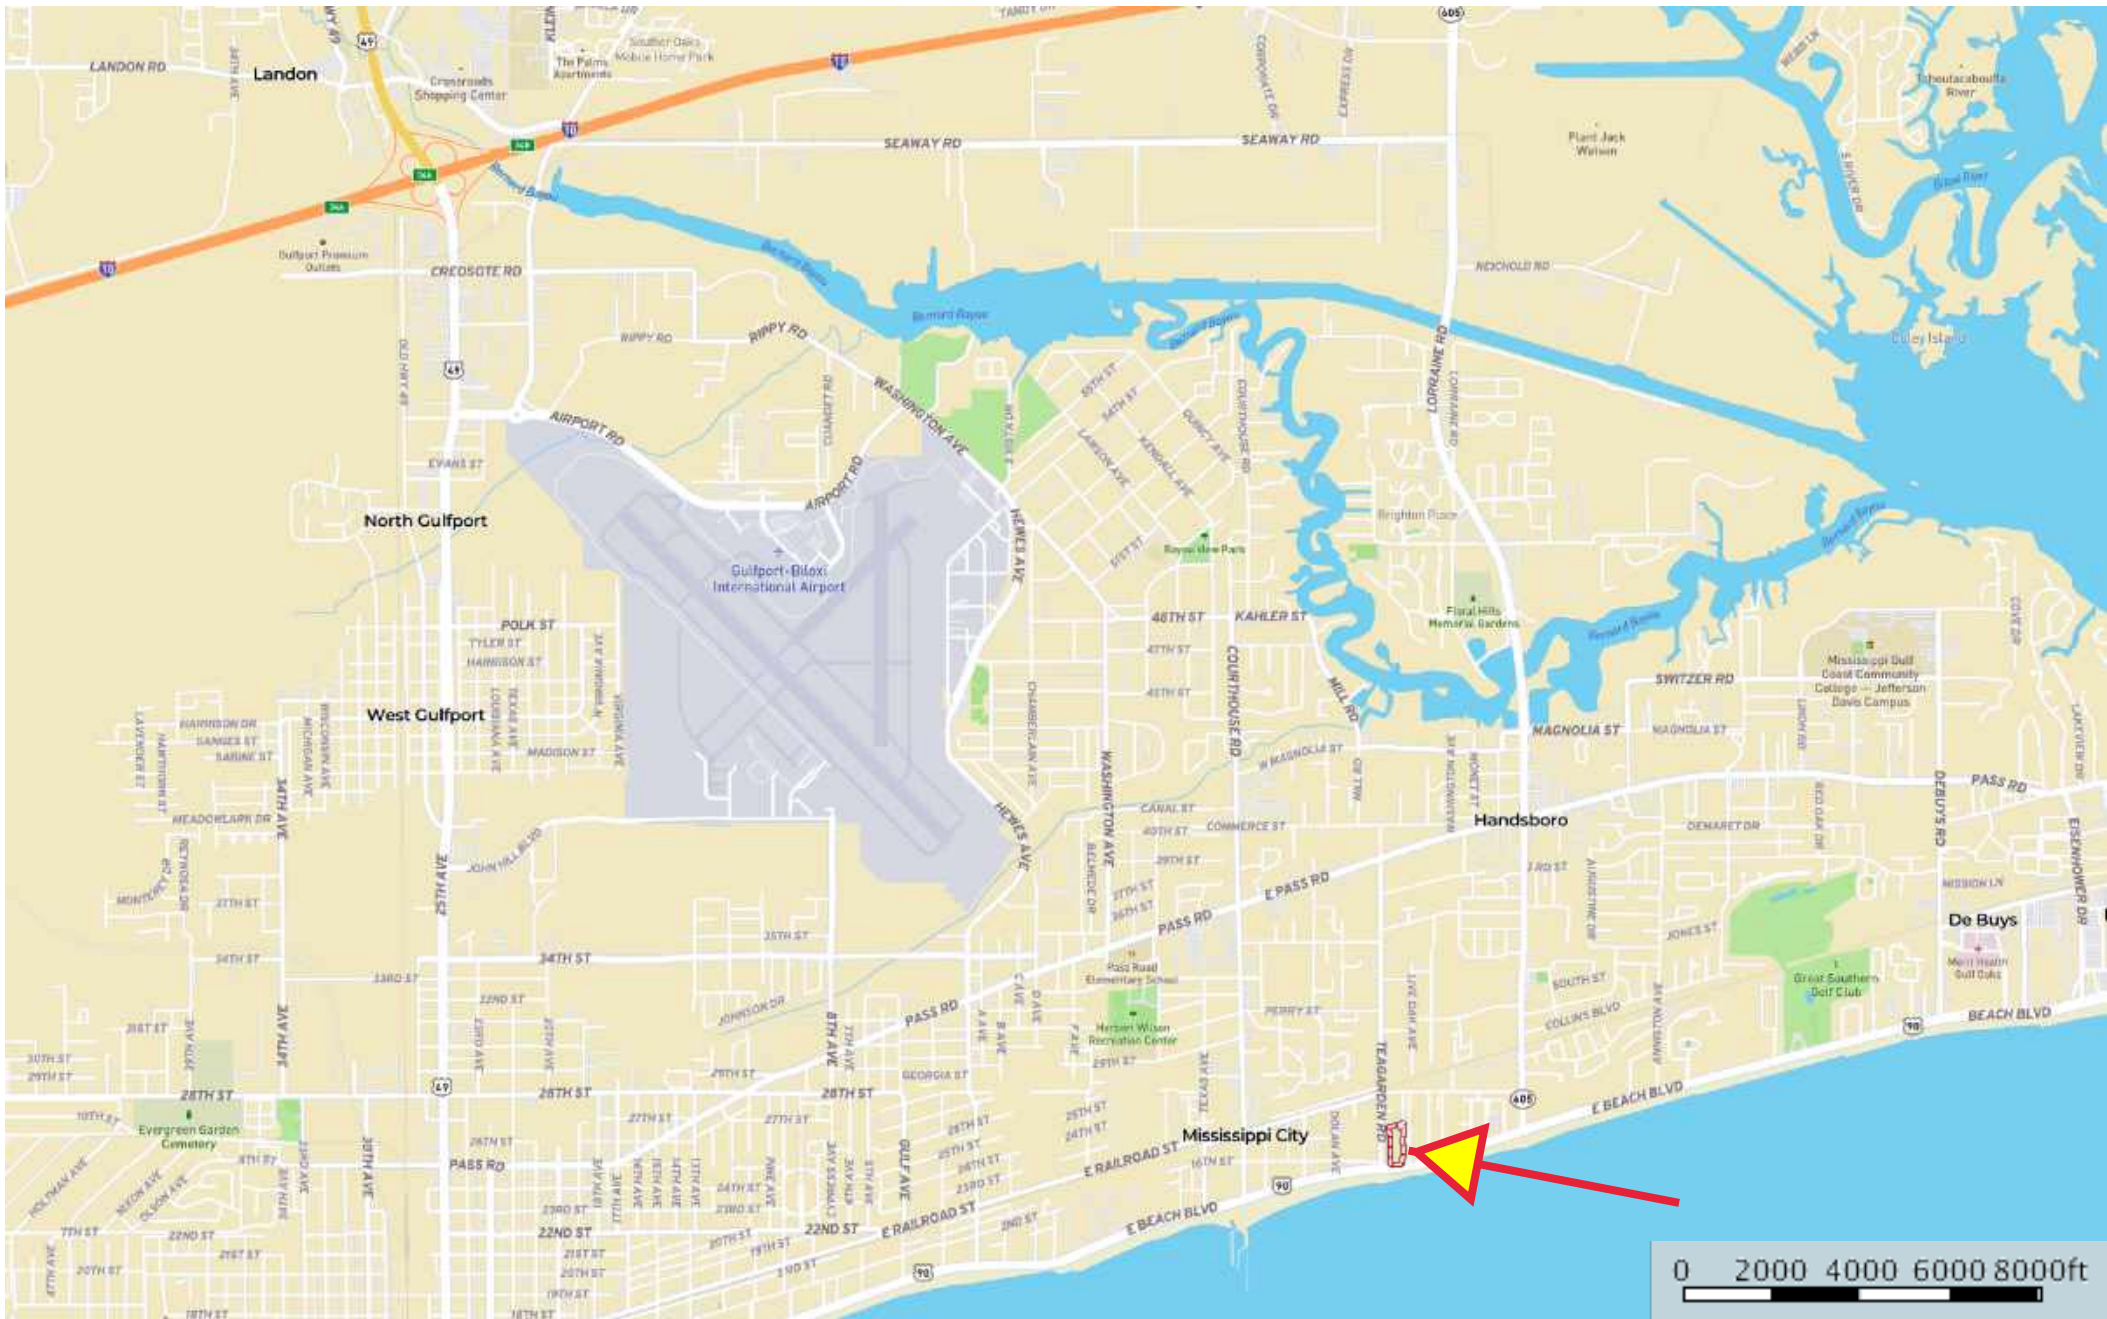

4.41 Acres East Beach Blvd - Gulfport, MS

Harrison County, Mississippi, 4.41 AC +/-

 Boundary

4.41 Acres East Beach Blvd - Gulfport, MS

Harrison County, Mississippi, 4.41 AC +/-

Lynn Meadows
Discovery Center

Felix's
Oyster Bar

Boundary

4.41 Acres East Beach Blvd - Gulfport, MS

Harrison County, Mississippi, 4.41 AC +/-

 Boundary