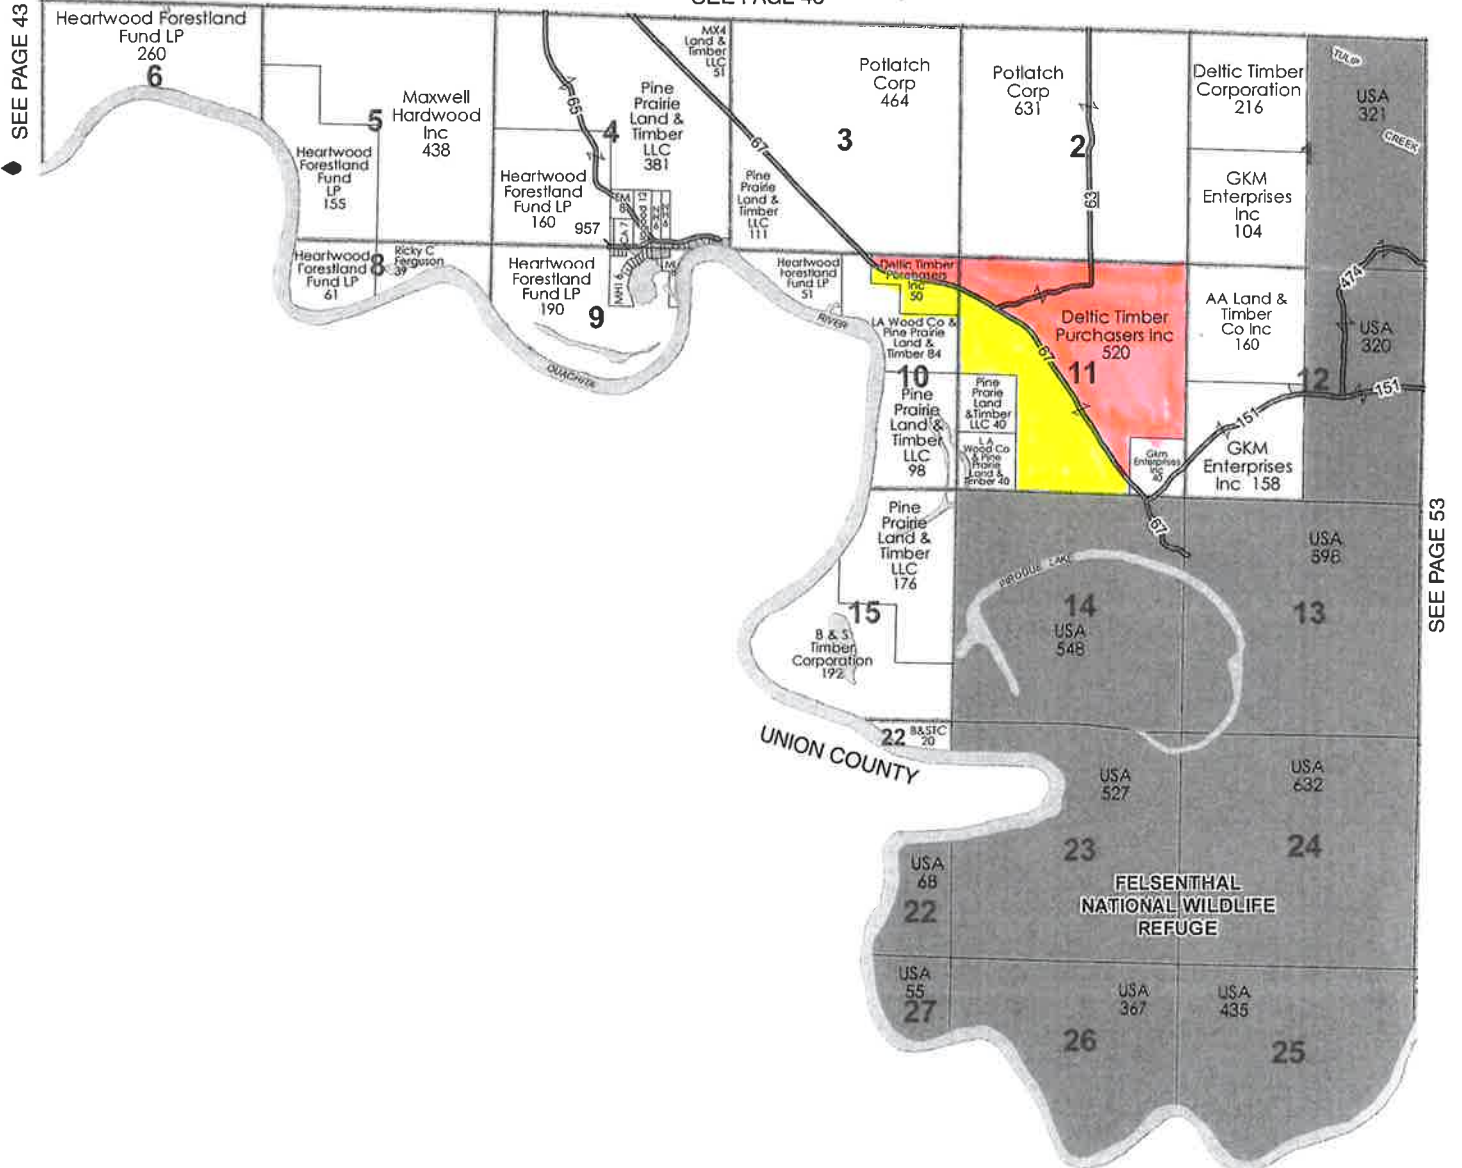

Land for Sale
 = "Pine Prairie"
 #03019-03424

Land for Sale
 = "Pereogeethe RD"
 #03019-03423

Township 17S - Range 11W

Copyright © 2019 Mapping Solutions

SEE PAGE 45

SEE PAGE 53