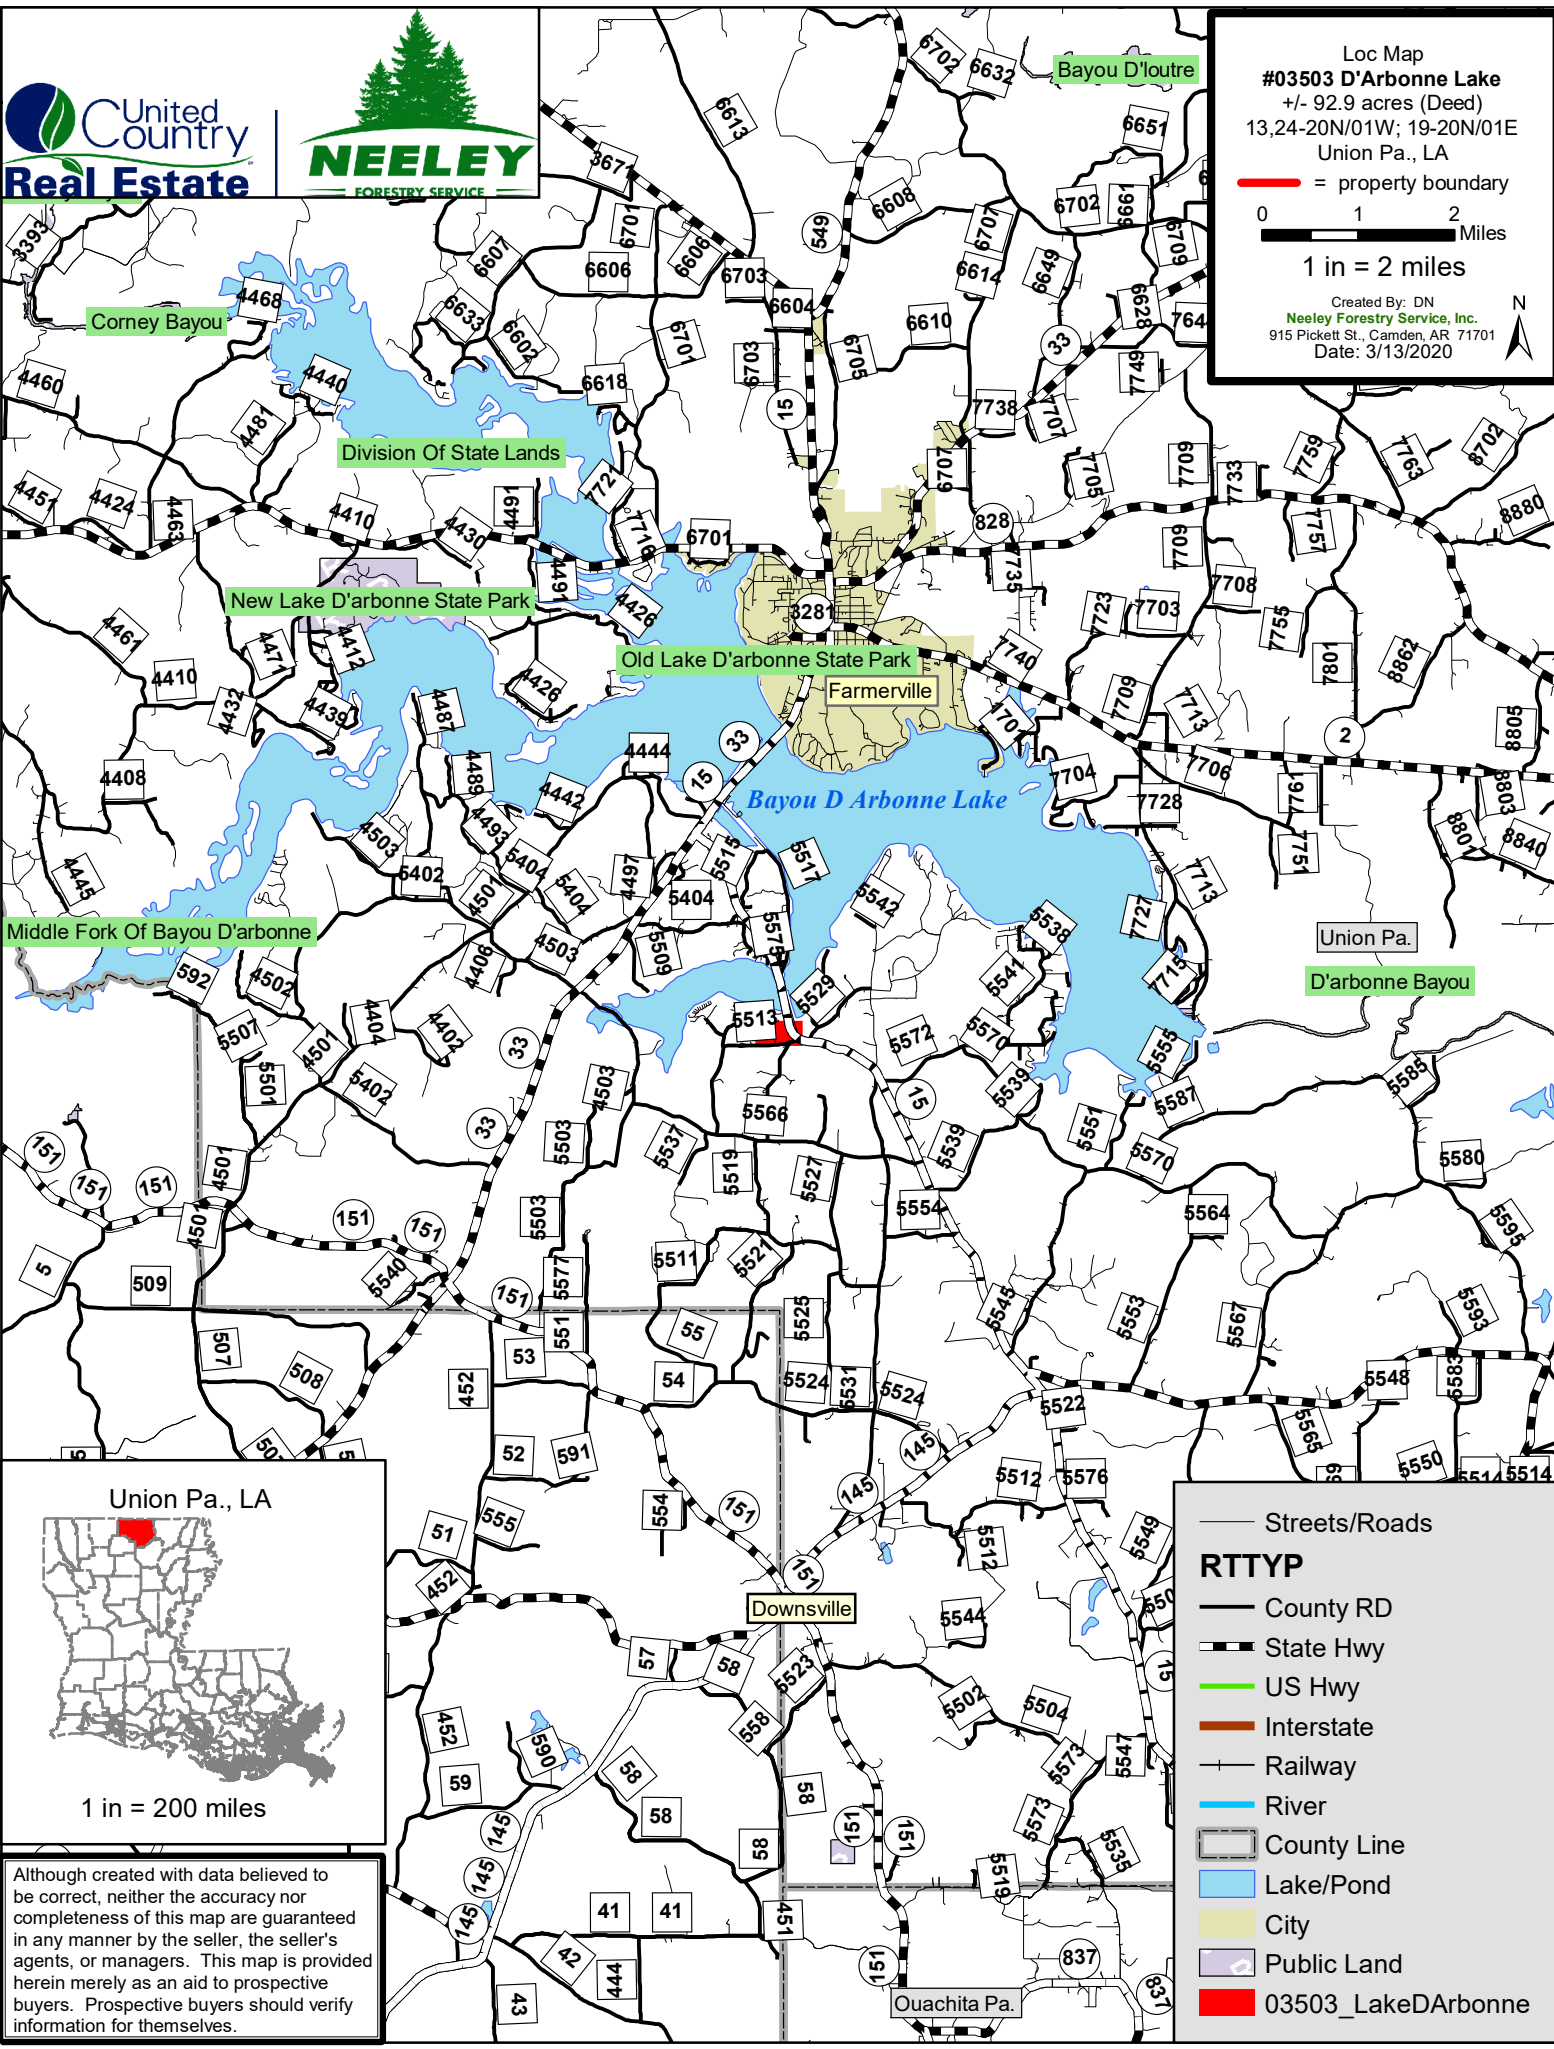

Loc Map  
**#03503 D'Arbonne Lake**  
 +/- 92.9 acres (Deed)  
 13,24-20N/01W; 19-20N/01E  
 Union Pa., LA

= property boundary

0 1 2 Miles

1 in = 2 miles

Created By: DN  
 Neeley Forestry Service, Inc.  
 915 Pickett St., Camden, AR 71701  
 Date: 3/13/2020

Although created with data believed to be correct, neither the accuracy nor completeness of this map are guaranteed in any manner by the seller, the seller's agents, or managers. This map is provided herein merely as an aid to prospective buyers. Prospective buyers should verify information for themselves.

— Streets/Roads

**RTTYP**

- County RD
- State Hwy
- US Hwy
- Interstate
- Railway
- River
- County Line
- Lake/Pond
- City
- Public Land
- 03503\_LakeD'Arbonne