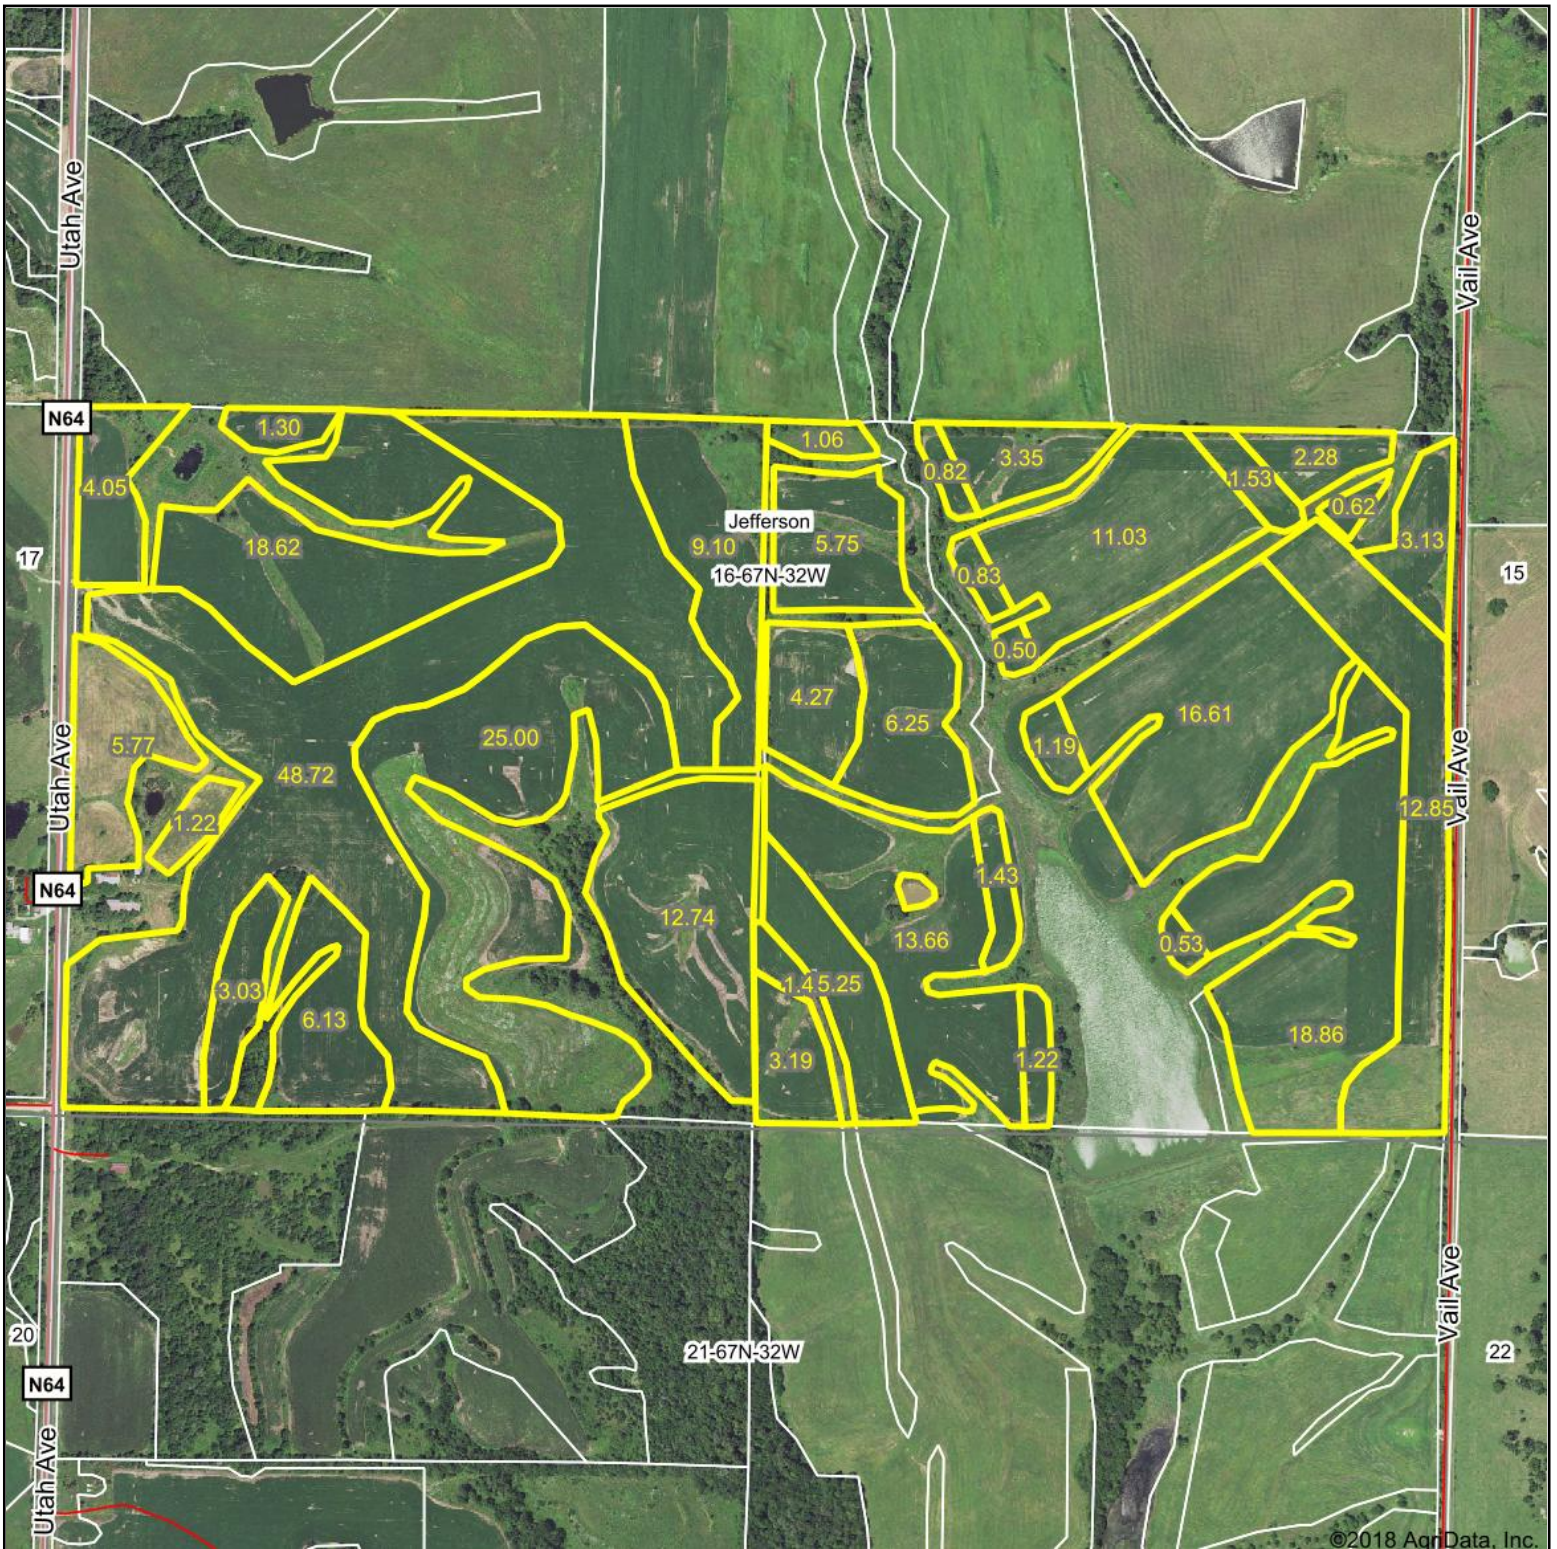

Aerial Map

map center: 40° 35' 59.28, -94° 32' 15.12

16-67N-32W
Taylor County
Iowa

12/8/2018

Maps Provided By: