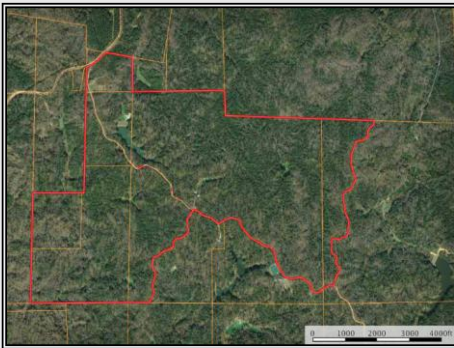

Slade Priest

sladepriest1@gmail.com

Office: (601) 250-0017

Cell: (601) 888-0094

SouthernStatesRealty.com

REALTREE
UNITED COUNTRY
HUNTING PROPERTIES

**SOUTHERN
STATES REALTY**

Lodge with lake and giant hardwoods for sale in Woodville, MS. This one of a kind turnkey hunting tract with custom home is located just NW of Woodville in the heart of big buck country. The mile-long driveway leads you past a 5 acre stocked lake with pier to the 4800 SF home. The home sits on a high bluff overlooking one of the large food plots. You can sip coffee while watching deer and listening to turkeys gobble. The 5 bedroom/ 4.5 bath home features large rooms, 2 fire places and a large kitchen and dining room. This home would be a great place to entertain large groups of friends and family. Beside the lodge you will find the "hunting camp." The hunting camp has a large deer processing area and plenty of room to store all of your toys. There is a great road system that leads you through the mature timber to the 12 food plots. There has been very limited hunting and the owners have killed several deer in the 140"-160" range. Most of the adjoining landowners all have large tracts and are shooting mature deer. This is one of those areas where you can let a great young deer walk and he has a great chance of making it to the next year. So, if you are looking for a place where you can consistently grow mature deer and hard gobbling turkeys this is the place for you. Give us a call today to look at this awesome home with acreage

8646 Lower Woodville Road, Woodville

31.20979, -91.33817 GPS

\$2,500,000

716 Acres

MLS #131076

UC #23042-31076