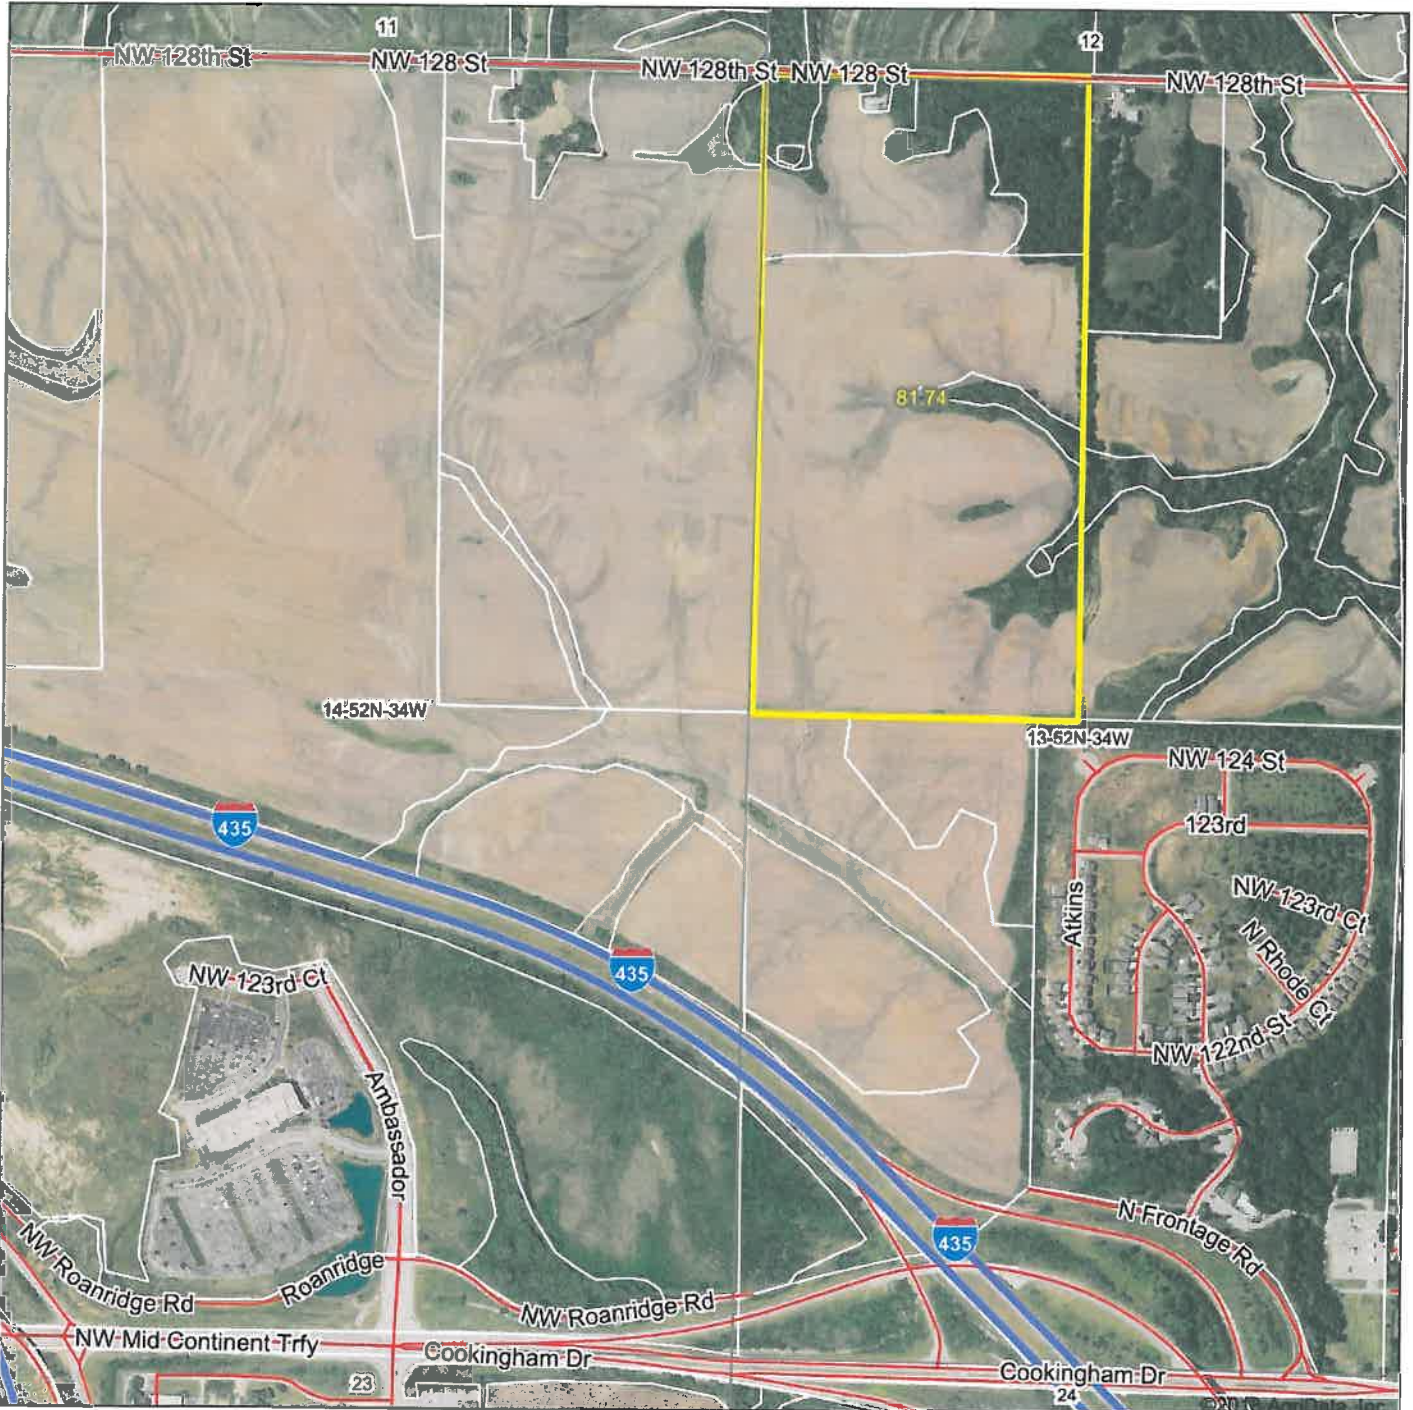

1 field, 80 acres in Platte County, MO

TOWNSHIP/SECTION 52N 34W - 13

Platte County, MO

FIELD	ACRES	LOCATION	OWNER (LAST UPDATED)	OWNER ADDRESS
	79.95	52N 34W - 13 APN: 176013000000007000	MC CREA, RUSSELL C & NORMA J (05/15/2018)	9805 N HIGHLAND AVE, KANSAS CITY, MO 64155

Aerial Map

map center: 39.318381, -94.677750

United Country
NELSON REAL ESTATE

14-52N-34W
Platte County
Missouri

1/4/2019

Maps Provided By:
 **surety**
CUSTOMIZED ONLINE MAPPING
© Agridata, Inc. 2018 www.AgridataInc.com

Field borders provided by Farm Service Agency as of 5/21/2008.