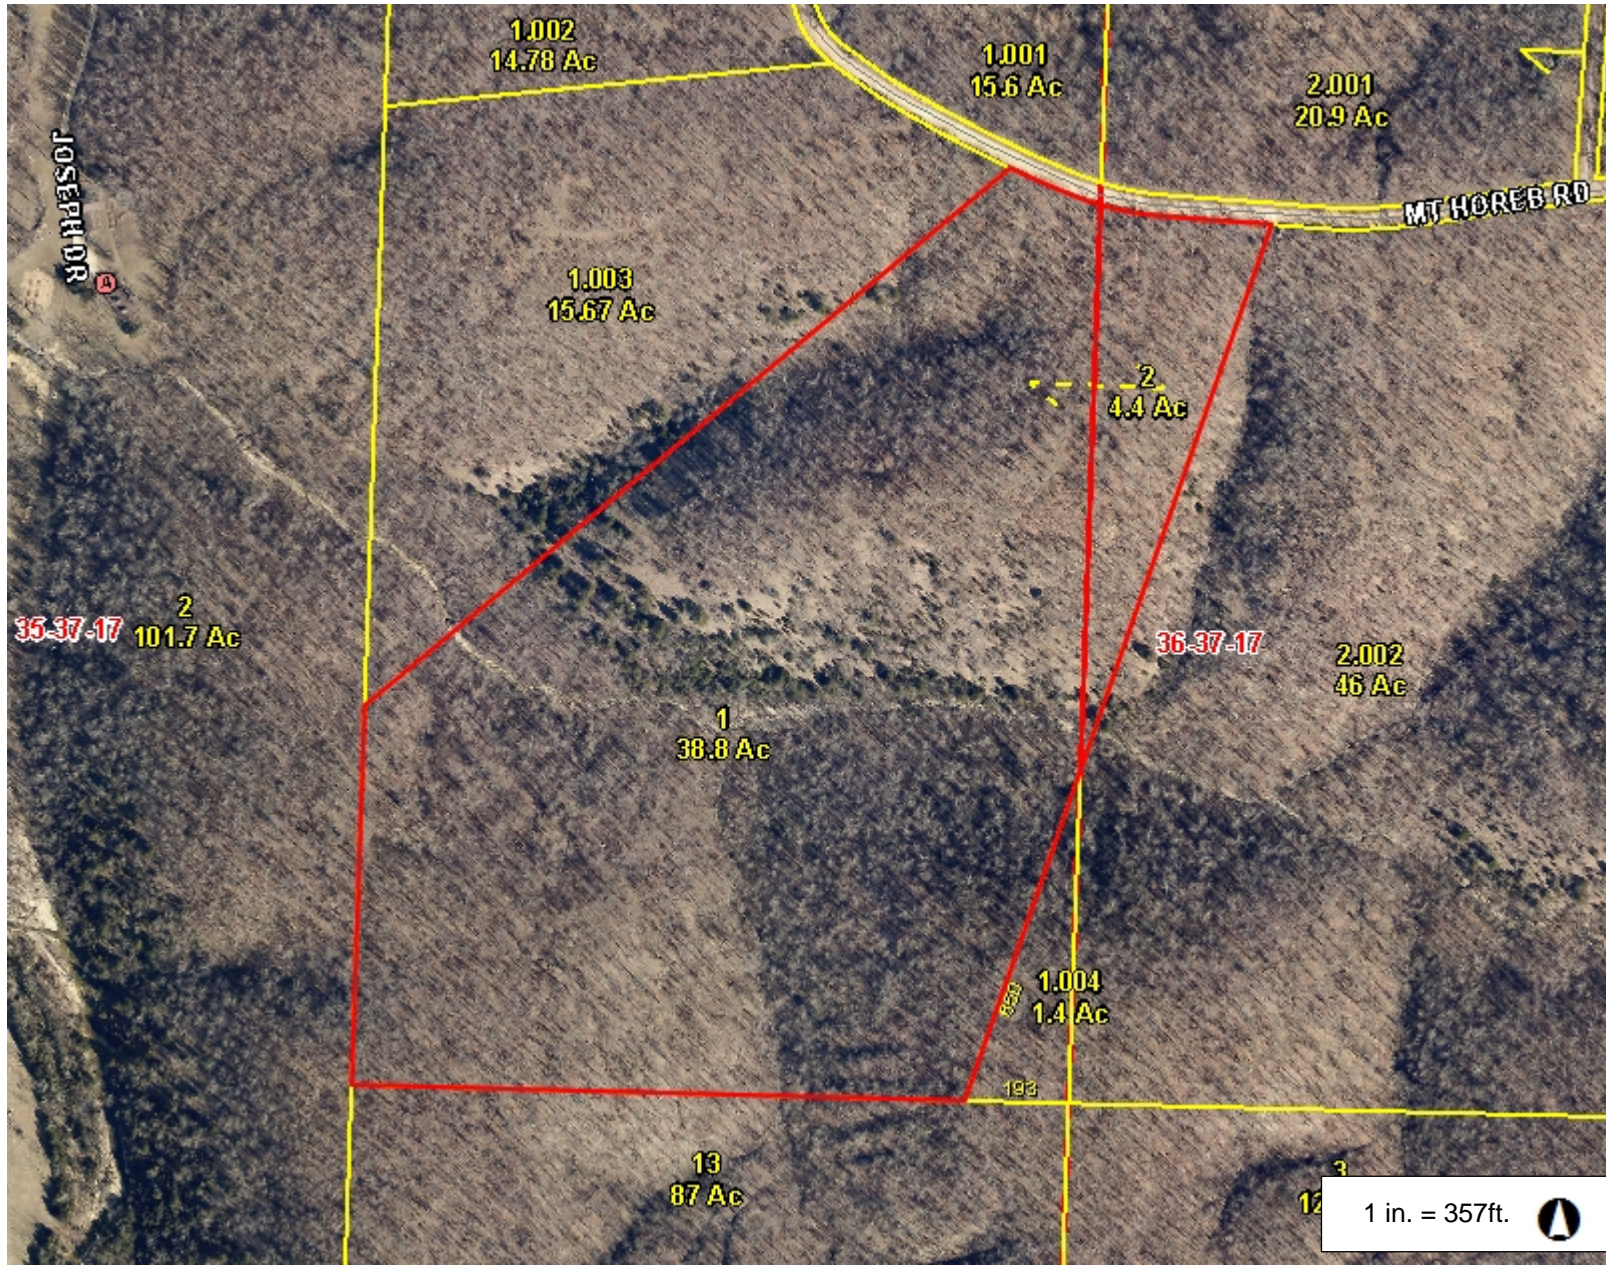

Camden County, MO

Legend

- Highway
 - Interstate Highway
 - US Highway
 - Numbered State Highway
 - Lettered State Highway
- Road
- Address Point
- Condo Point
- Parcel
- Corporate Limit Line
- Land Hook
 - DASHED LAND HOOK
 - SOLID LAND HOOK
- Original Lot
- Section
- County Boundary

1 in. = 357ft.

This Cadastral Map is for informational purposes only. It does not purport to represent a property boundary survey of the parcels shown and shall not be used for conveyances or the establishment of property boundaries.
THIS MAP IS NOT TO BE USED FOR NAVIGATION