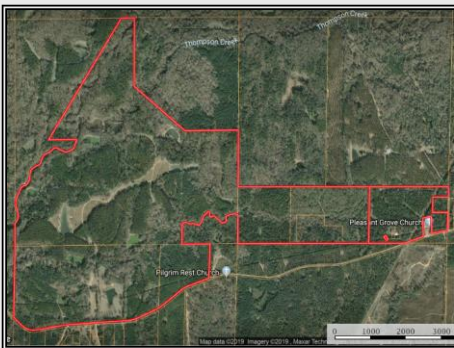

Slade Priest

sladepriest1@gmail.com

Office: (601) 250-0017

Cell: (601) 888-0094

SouthernStatesRealty.com

REALTREE
UNITED COUNTRY
HUNTING PROPERTIES

**SOUTHERN
STATES REALTY**

Welcome to the Causey Camp! This almost 700 acre tract, located in SE Wilkinson County, is a sportsman's paradise. The Causey Camp is located at the end of Ancil Cox Road in the middle of almost 32K acres of highly managed or very limited hunting. This area has great genetics and high deer and turkey numbers. There are 3 large ponds and the two forks of Thompson Creek meet on the tract giving you year around fun. The timber on the tract is unreal. The ancient hardwoods and pines along Thompson Creek are truly a site to see. A recent timber cruise revealed almost \$2k an acre in timber. There are 15+ food plots and areas of young timber growth specifically designed with deer and turkeys in mind. The gently rolling terrain and great road system allow you to access the whole tract by truck in almost any weather condition. Located only 3 miles from the LA line this tract is easily accessed from anywhere in South LA. This is one of those special tracts that never come on the market.

3350 Ancil Cox Road, Centreville

31.04976, -91.15156 GPS

\$2,950,000

680 Acres

MLS #130209

UC # 23042-30209